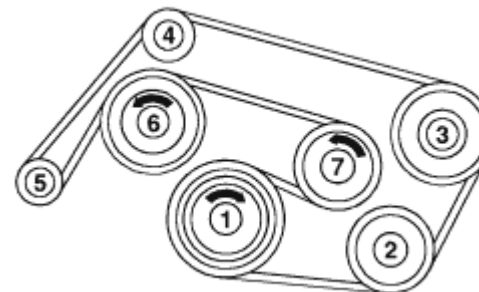

| | | | |
|---------------------|--------------------------------|------------|--|
| AR13.22-P-3902-02GZ | Running diagram of poly V-belt | Engine 113 | |
|---------------------|--------------------------------|------------|--|

6-groove single-belt drive, with AC compressor

- 1 Crankshaft
- 2 AC compressor
- 3 Power steering pump
- 4 Guide pulley 1
- 5 Generator
- 6 Coolant pump and fan
- 7 Tensioning pulley

P13.22-0234-01