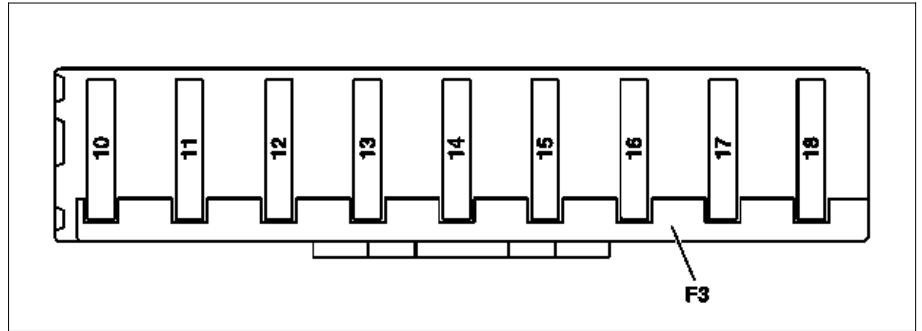

10 to 18 Fuses

F3 Cockpit fuse box

The cockpit fuse box is located in the cockpit on the passenger-side.

P54.15-2730-04

Fuse	Clamping device	Cable ID (cable fused)	Fused function	Rating in amperes (A)
f10	30	1.0 RD	<ul style="list-style-type: none"> Booster blower electronic blower controller (N29/2) 	10
f11	30	0.5 RDWH	<ul style="list-style-type: none"> Instrument cluster (A1) 	5
f12	30	1.5 RDBK	<ul style="list-style-type: none"> AAC [KLA] control and operating unit (N22) 	15
f13	30	0.5 RDBU 0.5 RDBU	<ul style="list-style-type: none"> Steering column module (N80) Upper control panel control unit (N72/1/) 	5
F14	30	0,75 RDWH 0,75 RDWH	<ul style="list-style-type: none"> EIS [EZS] control unit (N73) <p>Valid for code 819 CD changer (6CDs):</p> <ul style="list-style-type: none"> CD changer (A2/6/) 	7.5
f15	30		<ul style="list-style-type: none"> Electronic compass (B26) 	5
F16	-	-	-	-
F17	-	-	-	-
F18	-	-	-	-