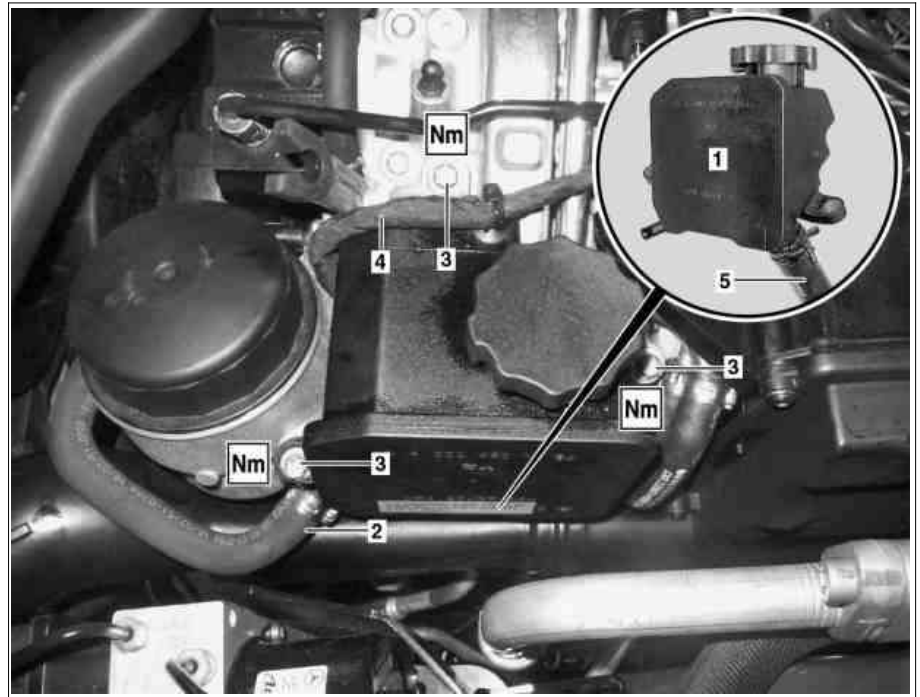

MODEL 164 with ENGINE 642

- 1 Expansion reservoir
- 2 Return flow pipe
- 3 Bolts
- 4 Electrical line
- 5 Line of expansion reservoir

P46.25-2090-06

Modification notes

18.5.05	Power steering MB-steering gear oil	Model 164.1 with engine 642	
---------	-------------------------------------	-----------------------------	--

	Remove/install		
Danger!	Risk of injury to skin or eyes caused by hydraulic fluid spraying out under high pressure. Risk of poisoning caused by swallowing hydraulic fluid	Depressurize the hydraulic system completely before starting any work on the system. Wear protective clothing and safety glasses.	AS00.00-Z-0013-01A
Danger!	Risk of accident caused by vehicle starting off by itself when engine is running. Risk of injury caused by contusions and burns during starting procedure or when working near the engine as it is running	Secure vehicle to prevent it from moving by itself. Wear closed and snug-fitting work clothes. Do not touch hot or rotating parts.	AS00.00-Z-0005-01A
1	Remove engine trim panel		
2	Extract oil from expansion reservoir (1) of power steering pump		*210589007100
3	Disconnect return line (2) from expansion reservoir (1)	Seal return line (2) and opening on expansion reservoir (1). Installation: Replace clamp 	*129589009100
4	Disconnect electrical line (4) from expansion reservoir (1)	Installation: Install new cable ties.	
5	Remove bolts (3) from expansion reservoir (1)		*BA46.30-P-1010-01J
6	Disconnect expansion reservoir line (5) from expansion reservoir (1)	Plug openings. 	*129589009100
7	Remove expansion reservoir (1)		
8	Install in the reverse order		
9	Fill power steering pump and bleed		AR46.30-P-0010GZ
	Checking		
10	Carry out visual inspection for leaks when engine is running		