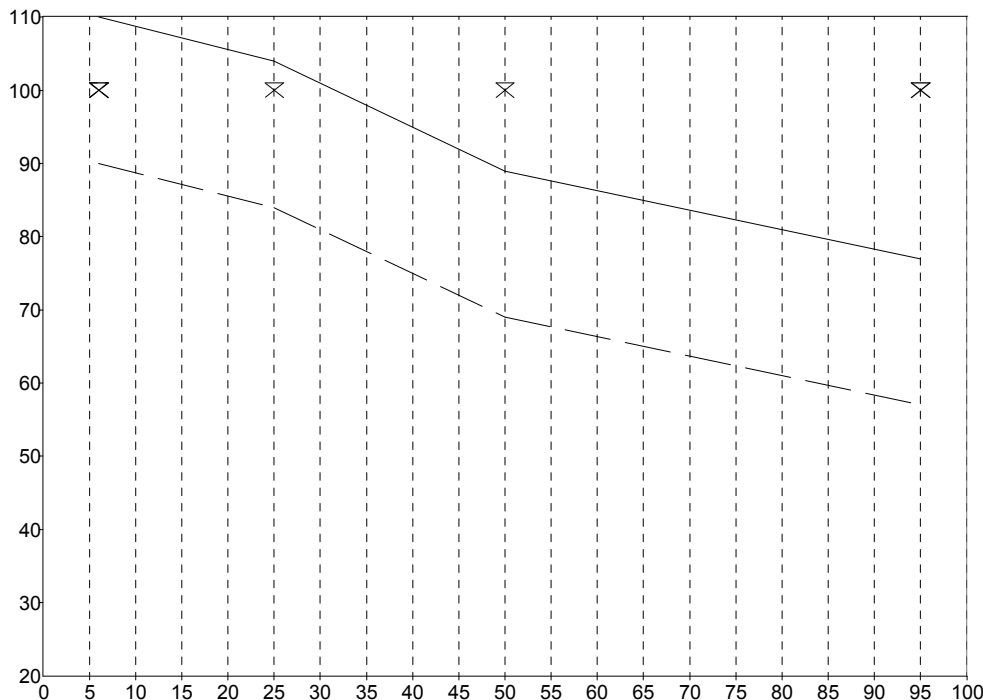

VIN

WDD1641251A904551

Model  
series/model  
designation

164.125

Order number

License plate

Evaluation of air mass

Air mass in percent

95	100 ; 12.346
6	100 ; 12.346
Chassis number	WDD1641251A904551
Date	24.03. 2021
Time	10:48
Speedo reading	8 miles
Engine speed	712 rpm
Coolant temperature	176.8 °F
Oil temperature	180.4 °F
M16/6 (Throttle valve actuator)	12 %
M55 (Inlet port shutoff motor)	12 %