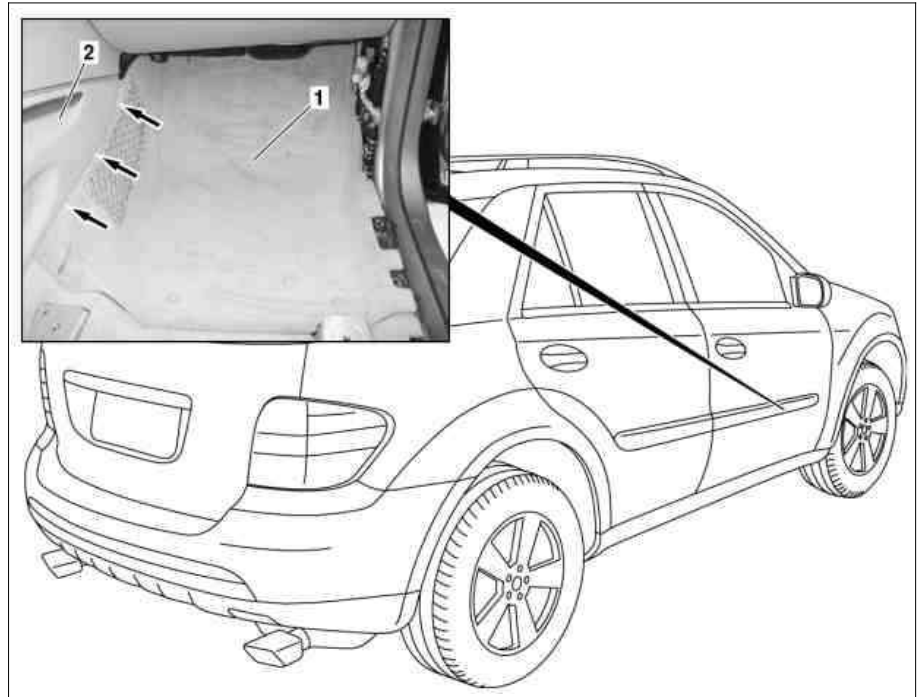

MODEL 164

Front seat removed for better illustration.  
Shown on model 164.1

- 1 Front floor covering  
2 Center console

P68.20-3256-06

 	Remove/install		
1	Move front passenger seat toward rear		
2	Remove paneling in footwell.	 Right side only.	AR68.30-P-4010GZ
3	Move out front floor coverings (1) below center console (2)	 <b>Installation:</b> Carefully raise center console (2) with mounting wedge (arrows) to prevent damage  Mounting wedge	*110589035900
4	Remove front floor coverings (1)	 Right side only. Remove through front door	
5	Install in the reverse order		