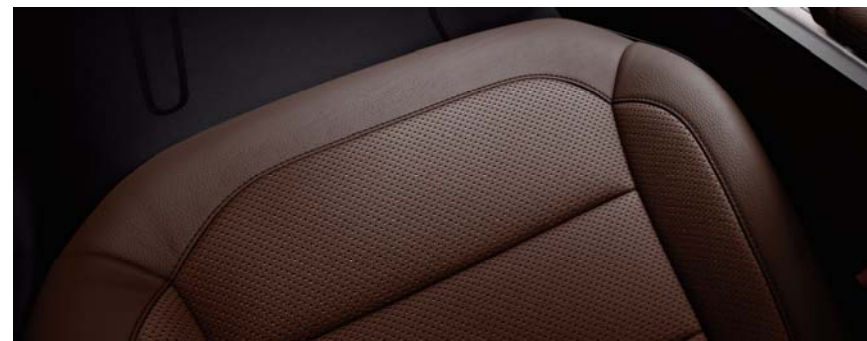

MY12 M-Class Special Order Upholstery*

- 255 – Almond Beige/Black Leather

- 258 – Grey/Black Leather

- 254 – Auburn Brown/Black Leather

*SPC options include an additional \$250 charge