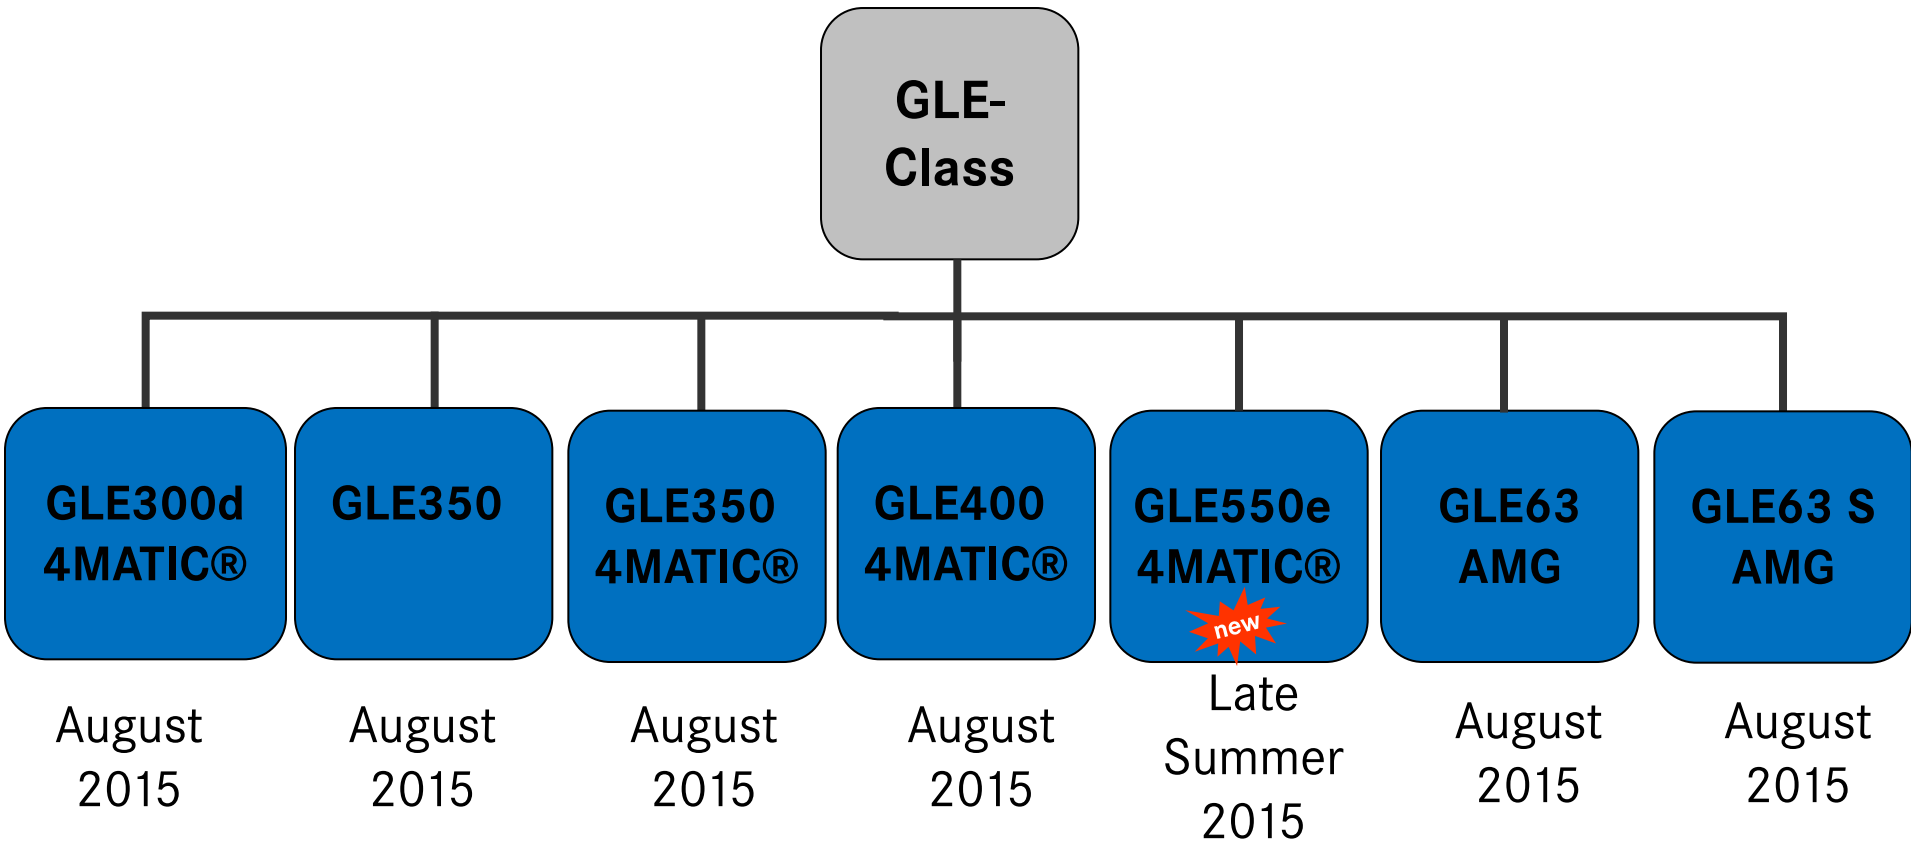

MY16 GLE (W166) Portfolio