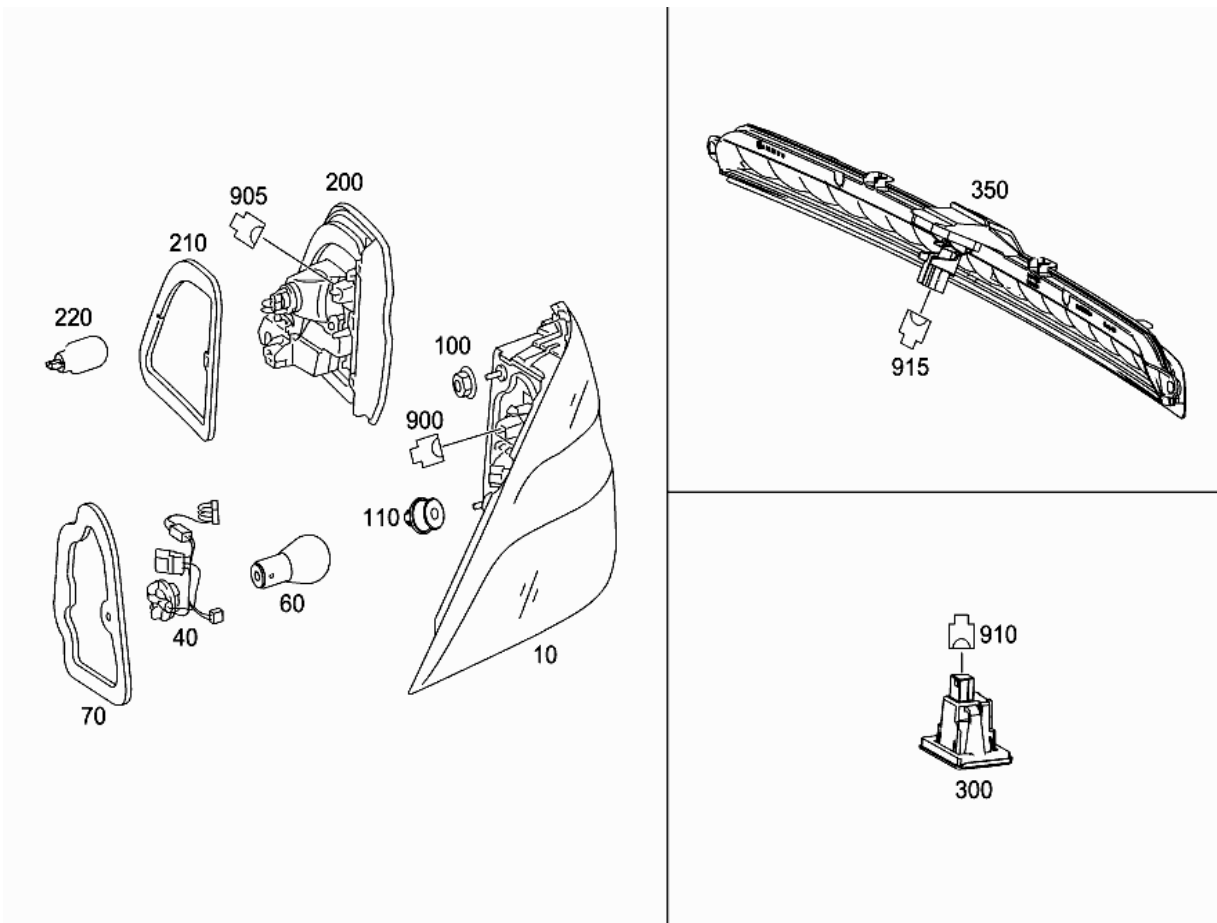

- Picture -

Mode	MD mode	Mod. des. overview	ML-SEDAN/GLE-SPORT UTILITY VEHICLE
FIN/MD	4JG 1660571A113714	Catalog	D62
VIN	4JGDA5HB3DA113714	Major assembly:	
Sales designation	ML 350 4MATIC	Major assembly MD	
Assortment class	Car	Group	82 - ELECTRICAL SYSTEM
Market	North America	Subgroup	220 - REAR LIGHTING
Picture number	B82220000131.120216		

- Parts list -

Mode	MD mode	Mod. des. overview	ML-SEDAN/GLE-SPORT UTILITY VEHICLE
FIN/MD	4JG 1660571A113714	Catalog	D62
VIN	4JGDA5HB3DA113714	Major assembly:	
Sales designation	ML 350 4MATIC	Major assembly MD	
Assortment class	Car	Group	82 - ELECTRICAL SYSTEM
Market	North America	Subgroup	220 - REAR LIGHTING

Item no.	Part number	Designation/description	Quantity	Version
220	N 000000 004145	. BULB LEFT BACK-UP LIGHT 12V-16W	001	
220	N 000000 004145	. BULB RIGHT BACK-UP LIGHT 12V-16W	001	