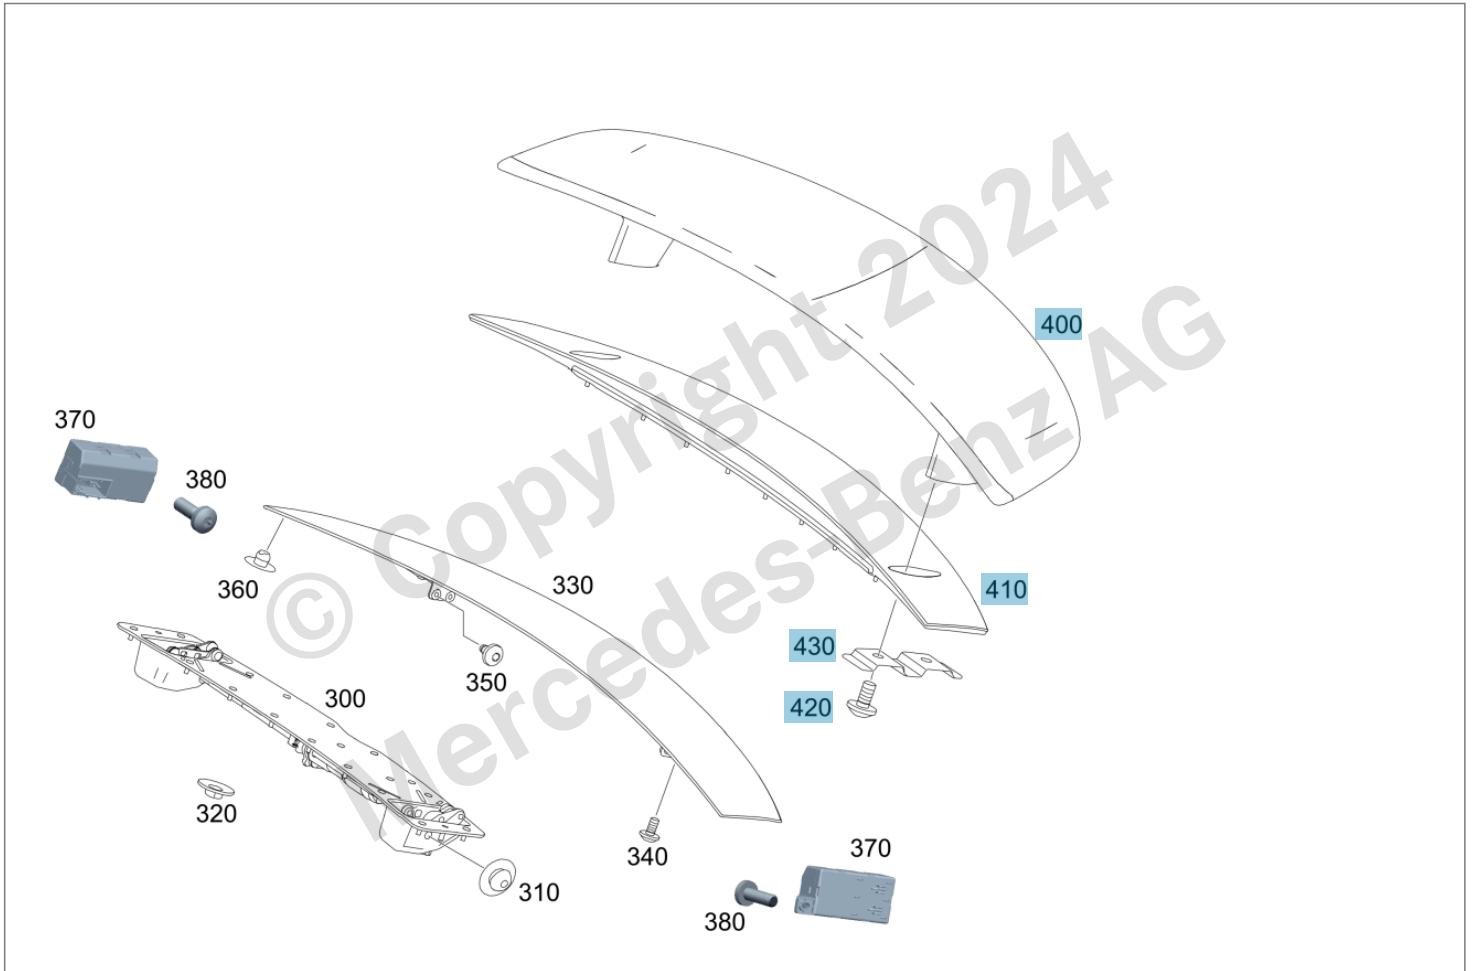

Parts Information

- Parts list -

Vehicle	WDDYJ7HA0JA021969 (D44)	Mercedes-AMG GT Coupe	
Color	896 - Brilliant blue - Metallic finish	Equipment	858 - Leather/nappa/semi-aniline - gray
FIN: WDD1903771A021969		Assortment class	PC
Group	75 TRUNK LID	Sub-group	015 TRUNK LID

Image ID: drawing\_PV000.002.497.921\_version\_002

Item	Part number	Designation/additional information	Qty
400	A 190 793 00 00 9040 	REAR SPOILER ATTACHMENT UPPER PART Code: U94; [377, 378, 379, 380, 381, 382]	1
410	A 190 793 01 00 9999 	REAR SPOILER ATTACHMENT LOWER PART [420] TO BE PAINTED PRIOR TO INSTALLATION Code: U94;	1

## Parts Information

Item	Part number	Designation/additional information	Qty
		 [377, 378, 379, 380, 381, 382] Replaced by: A 190 793 01 00	
410	A 190 793 01 00 9999	REAR SPOILER ATTACHMENT Logistical replacement for A 190 793 01 00 Replaces: A 190 793 01 00	1
420	N 000000 001478	HEXALOBULAR BOLT SPOILER FASTENING; M6X25  Code: U94+-M030;  [377, 378, 380, 381, 382]	4
430	A 190 793 03 00	REINFORCEMENT LEFT  Code: U94+-(M016+M030);  [377, 378, 380, 381, 382]	1
430	A 190 793 04 00	REINFORCEMENT RIGHT  Code: U94+-(M016+M030);  [377, 378, 380, 381, 382]	1