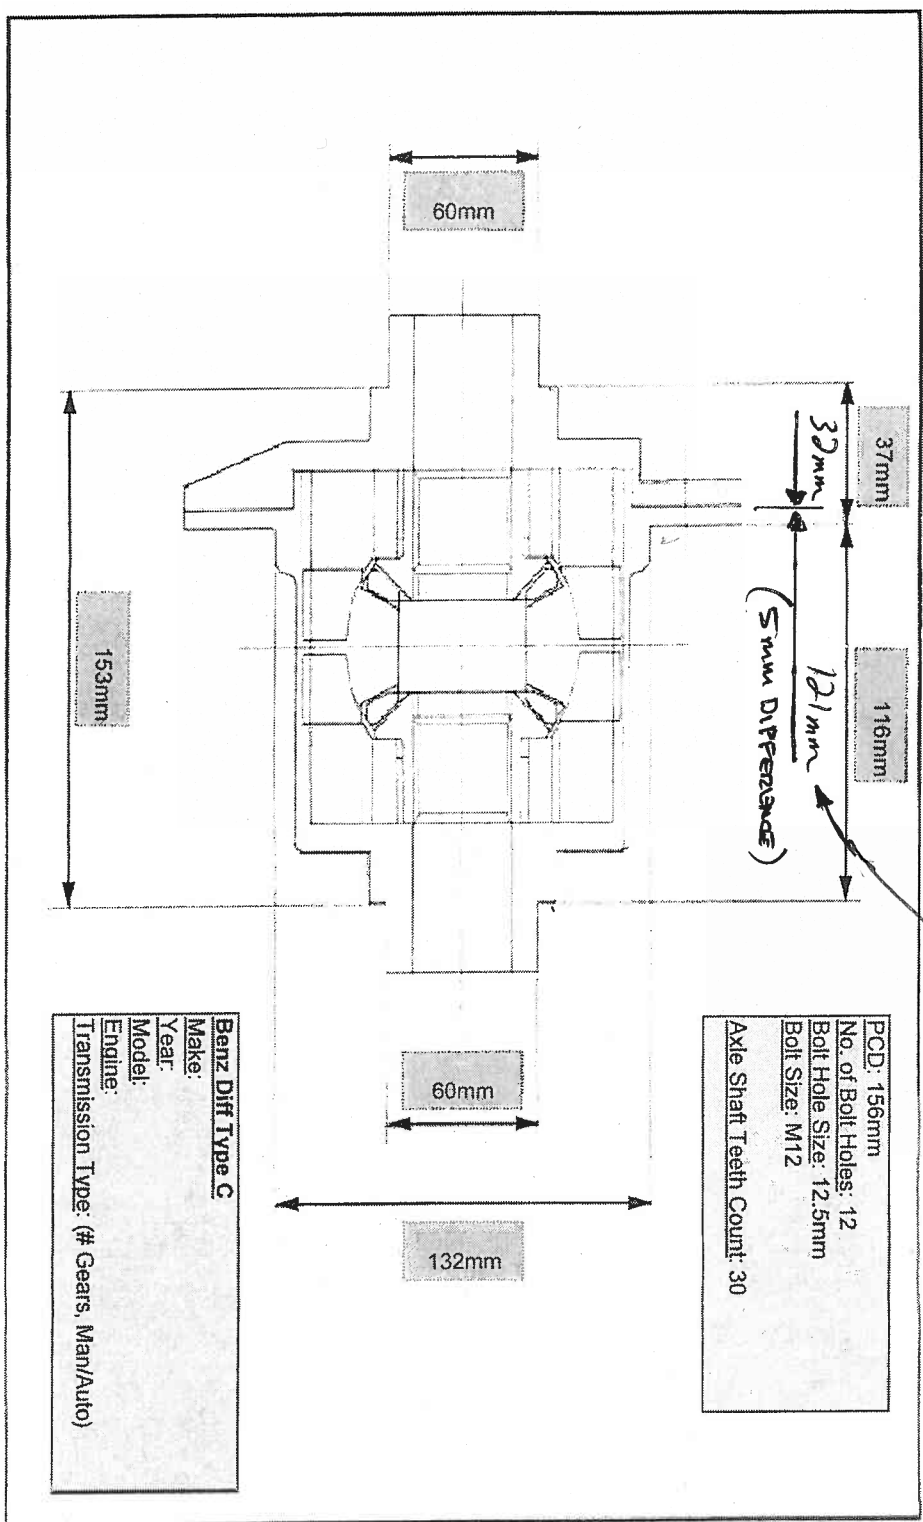

Differential Housing, # 2033510705

2012 ESSD Coupe in BRUCEMANS. (Ride Gear 15THICKER)
(M278/V8 BITREED)

OK TO CONTACT
FOR MORE INFORMATION

Darrick Davidson - Performance Advisor
Darrick Davidson

Mercedes-Benz