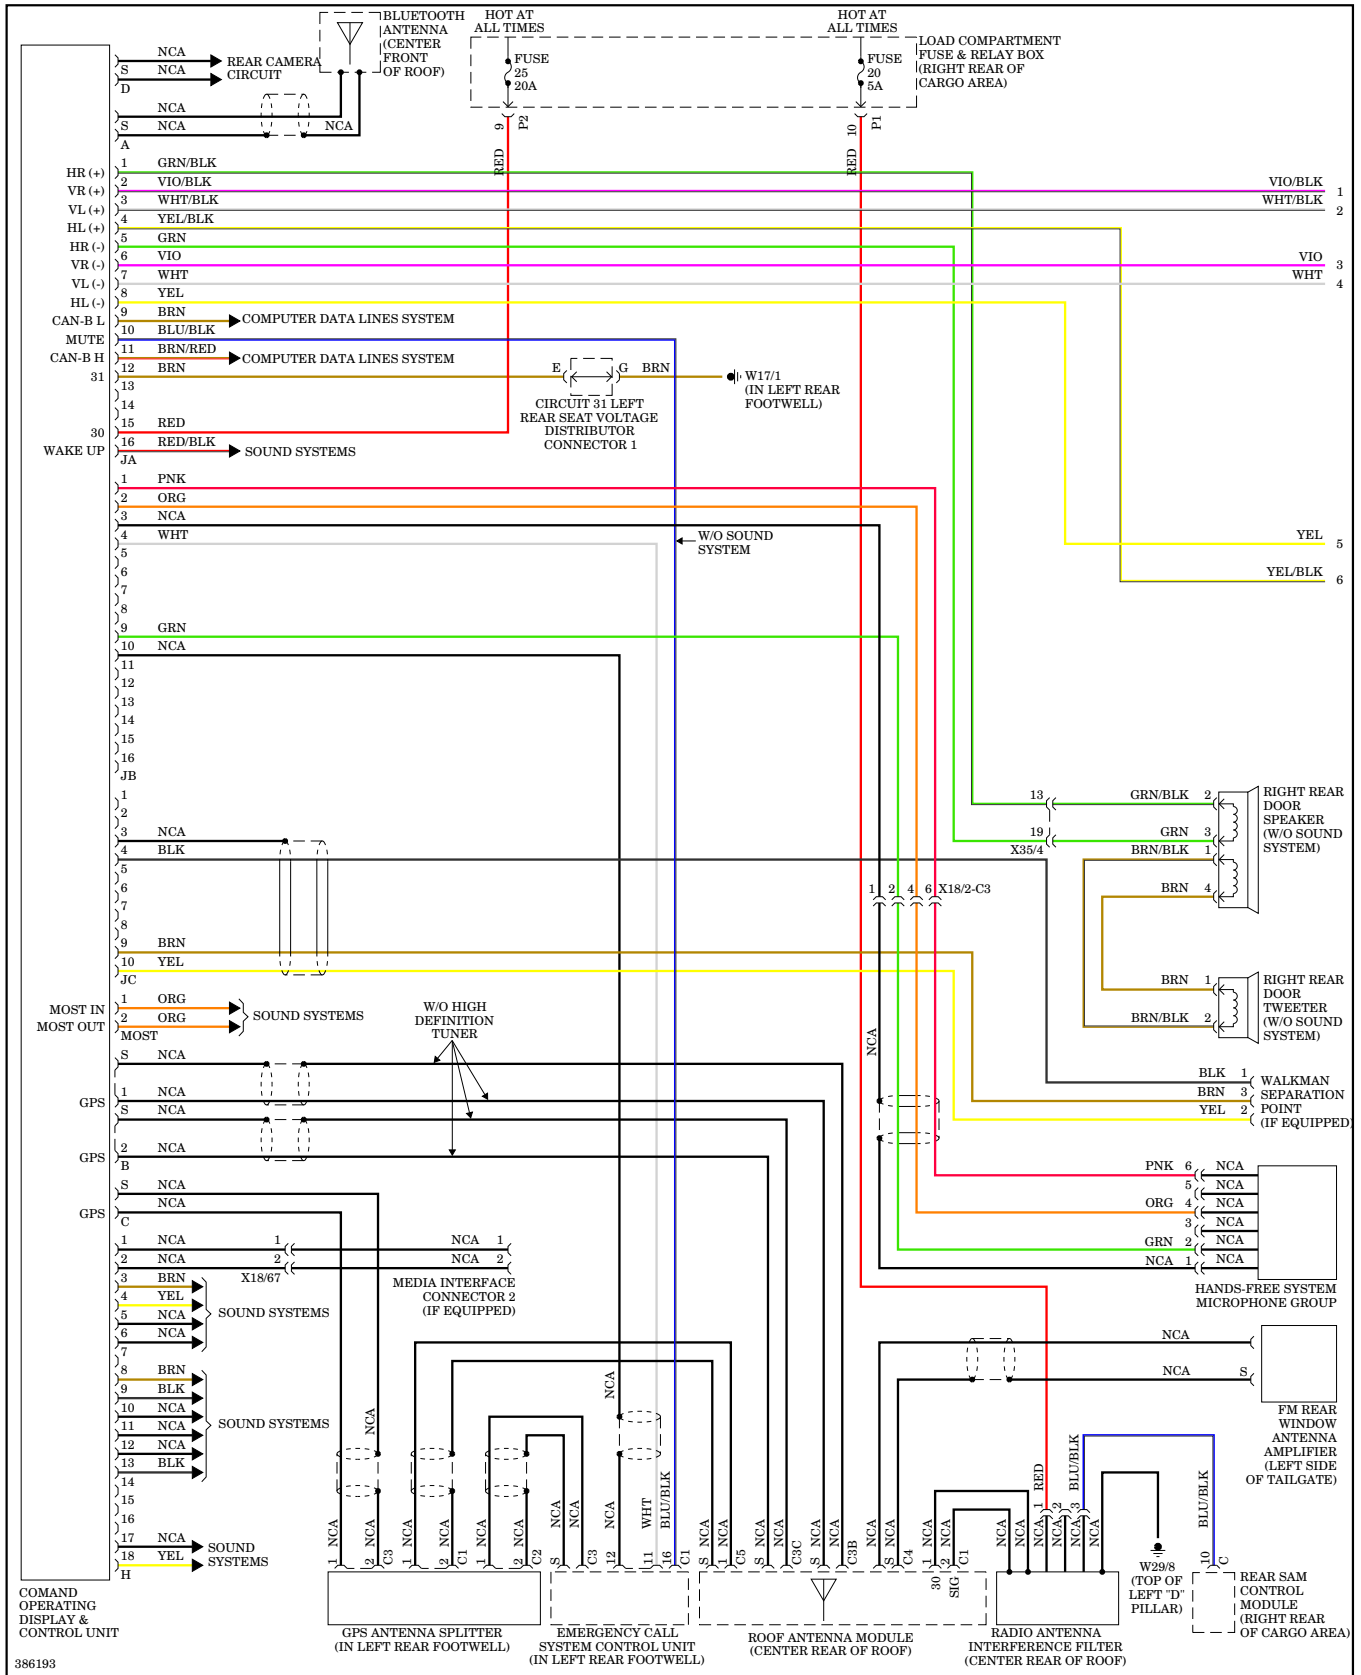

RADIO

COMAND Actuation Wiring Diagram (2 of 2)

DVD Player Wiring Diagram

386197

MOST Data Bus Wiring Diagram

386192

Rear Audio Wiring Diagram

Satellite Radio Wiring Diagram

Sound Amplifier Wiring Diagram