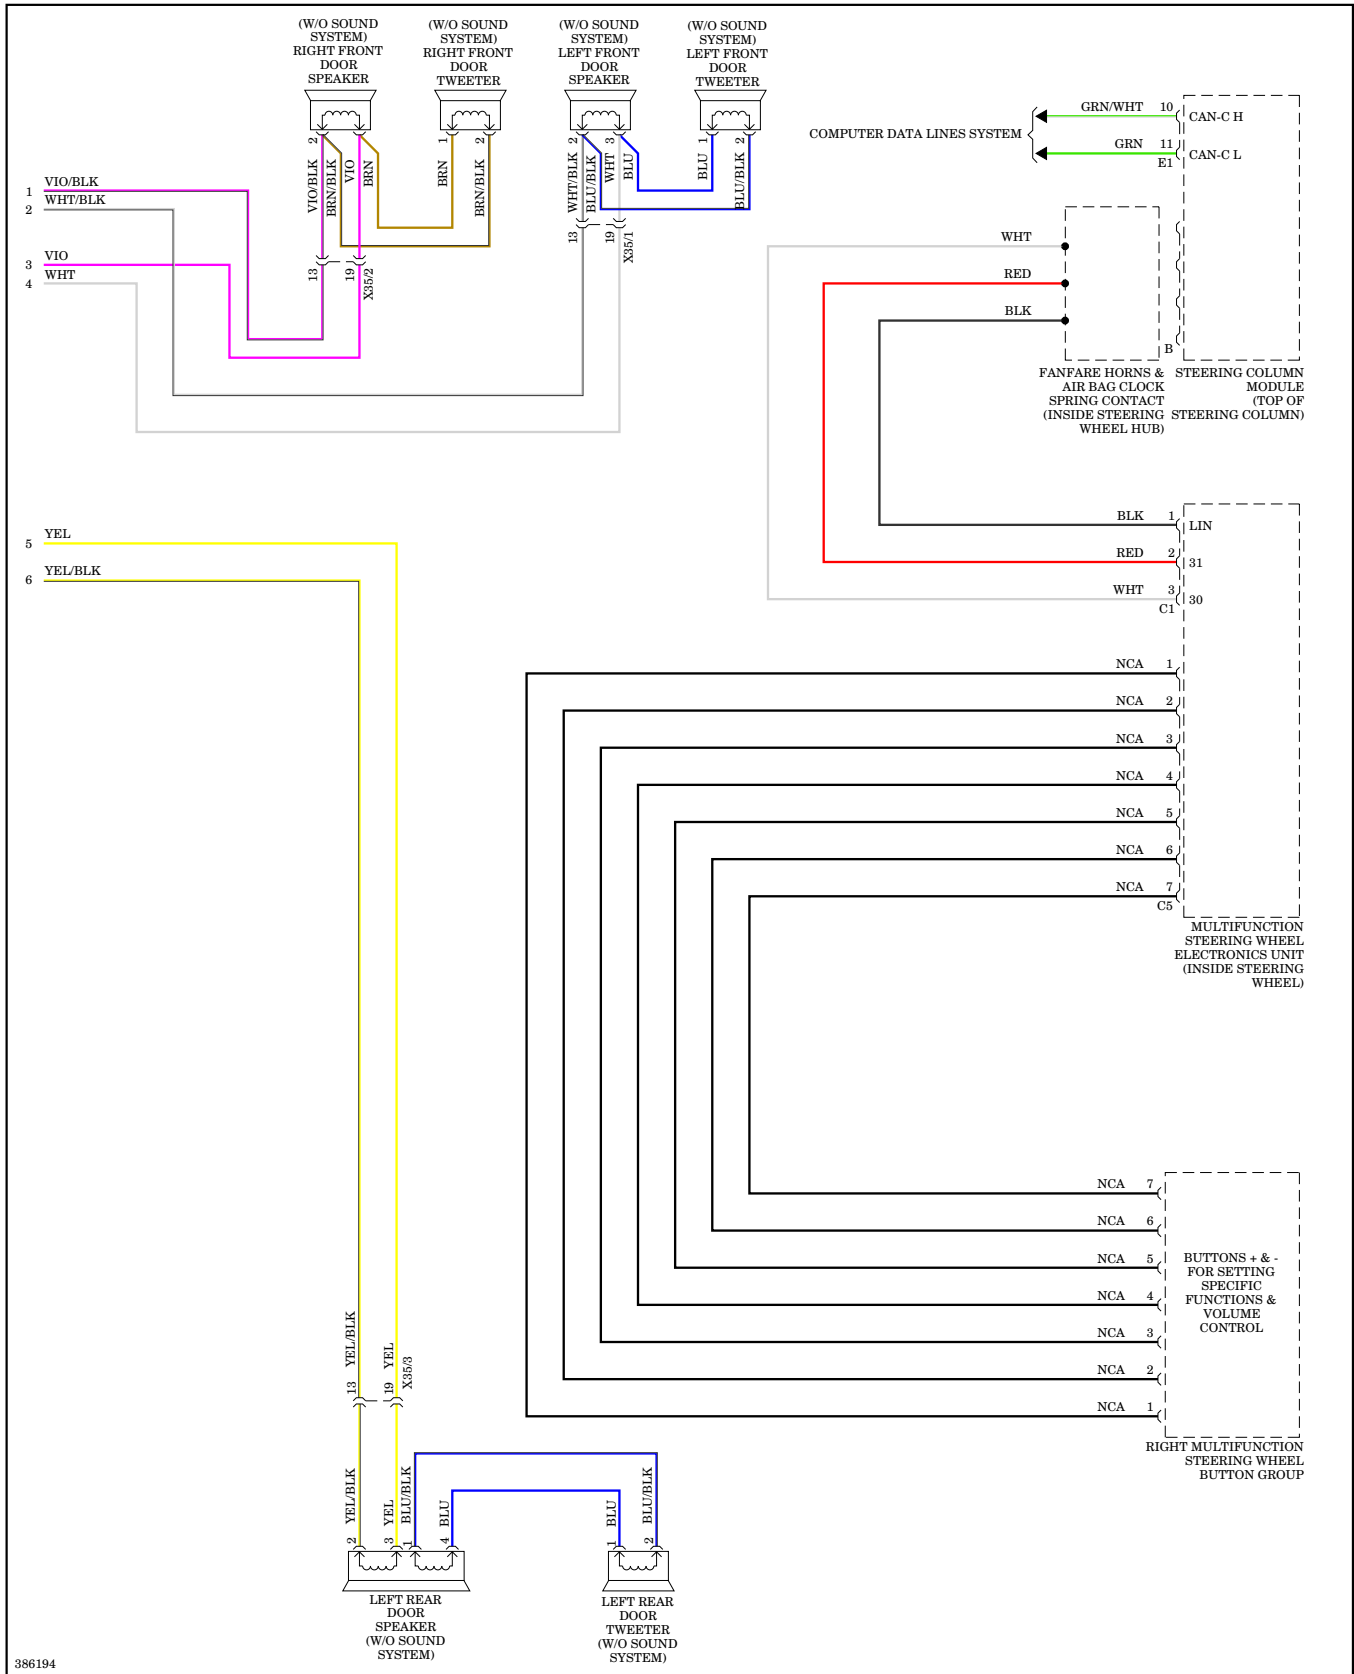

RADIO

COMAND Actuation Wiring Diagram (2 of 2)

DVD Player Wiring Diagram

386197

MOST Data Bus Wiring Diagram

386192

Rear Audio Wiring Diagram

Satellite Radio Wiring Diagram

Sound Amplifier Wiring Diagram