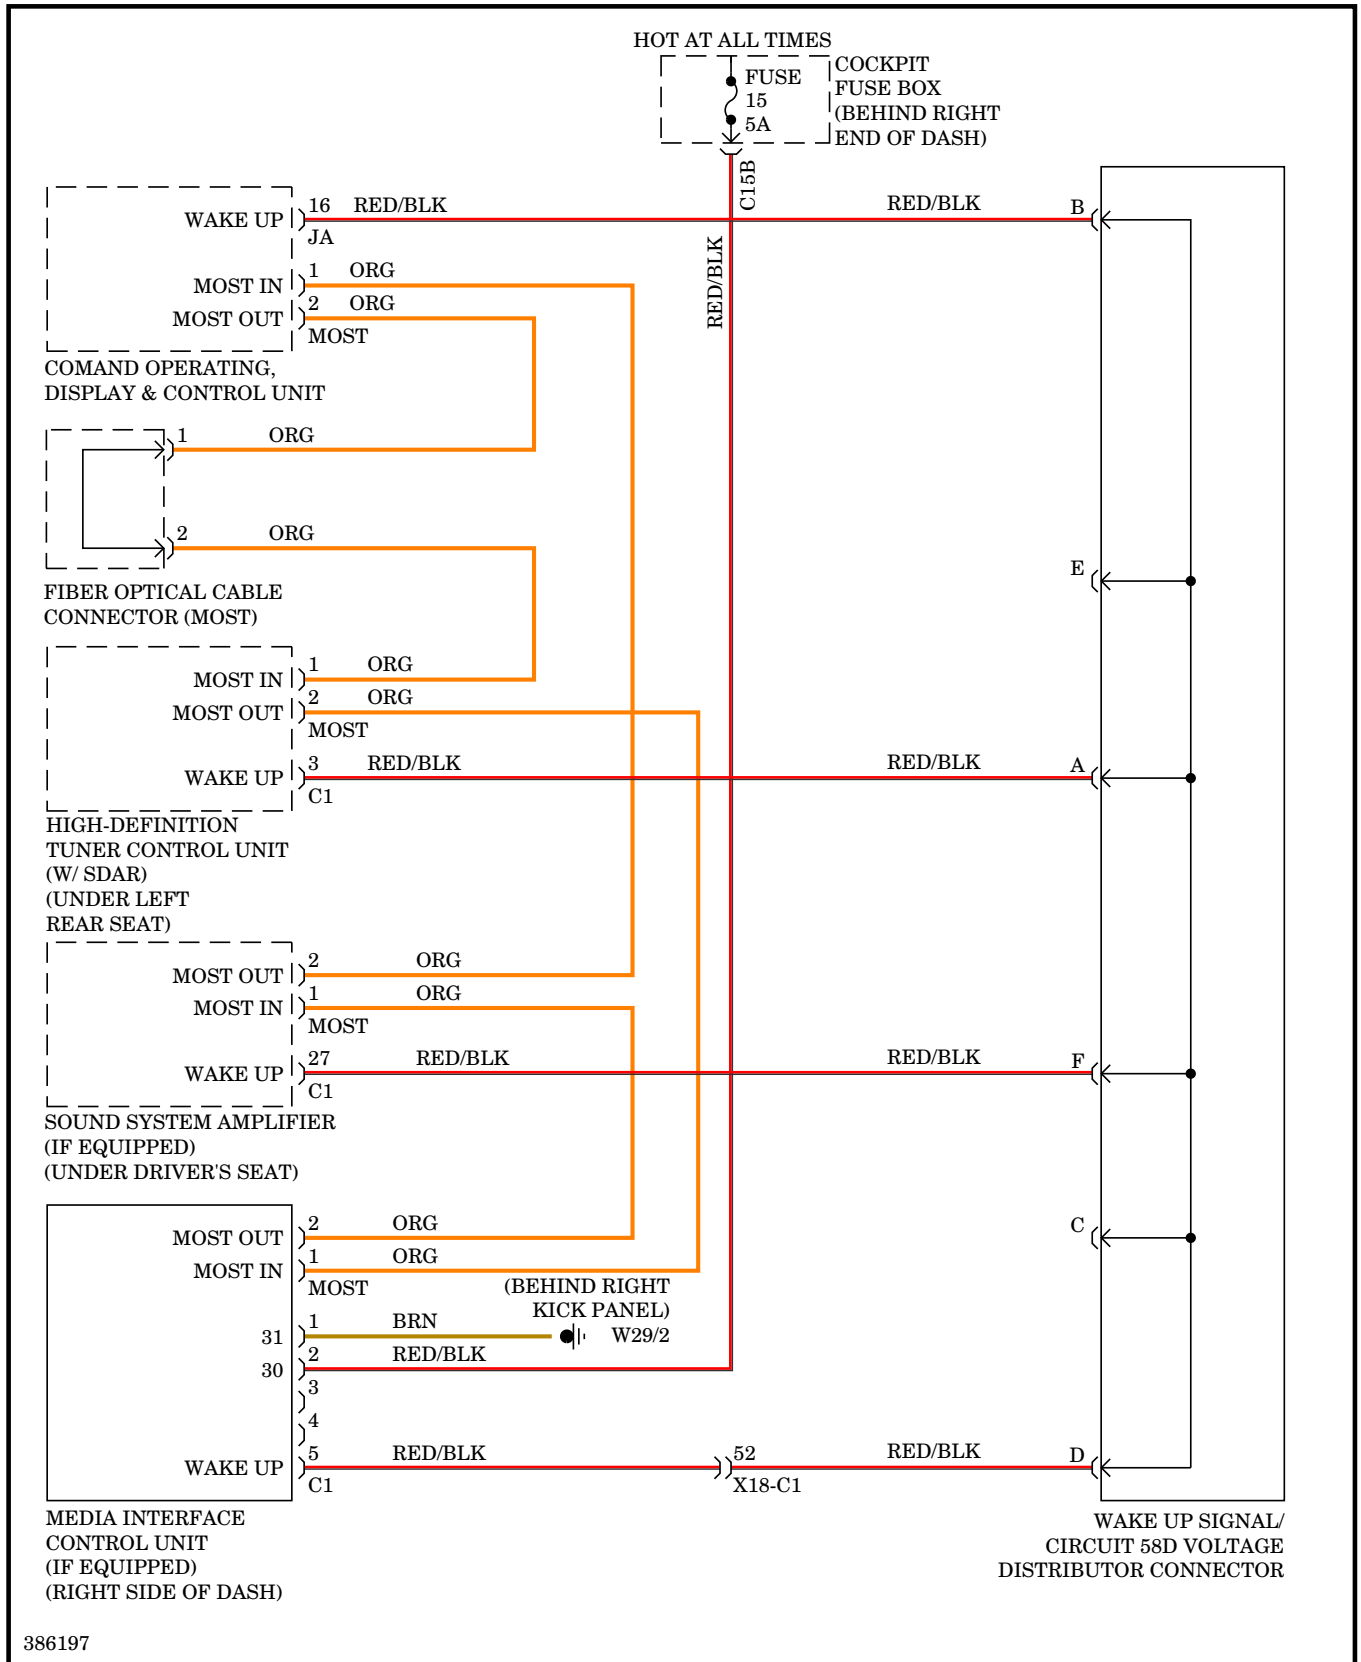

RADIO

COMAND Actuation Wiring Diagram (2 of 2)

DVD Player Wiring Diagram

386197

MOST Data Bus Wiring Diagram

386192

Rear Audio Wiring Diagram

Satellite Radio Wiring Diagram

Sound Amplifier Wiring Diagram