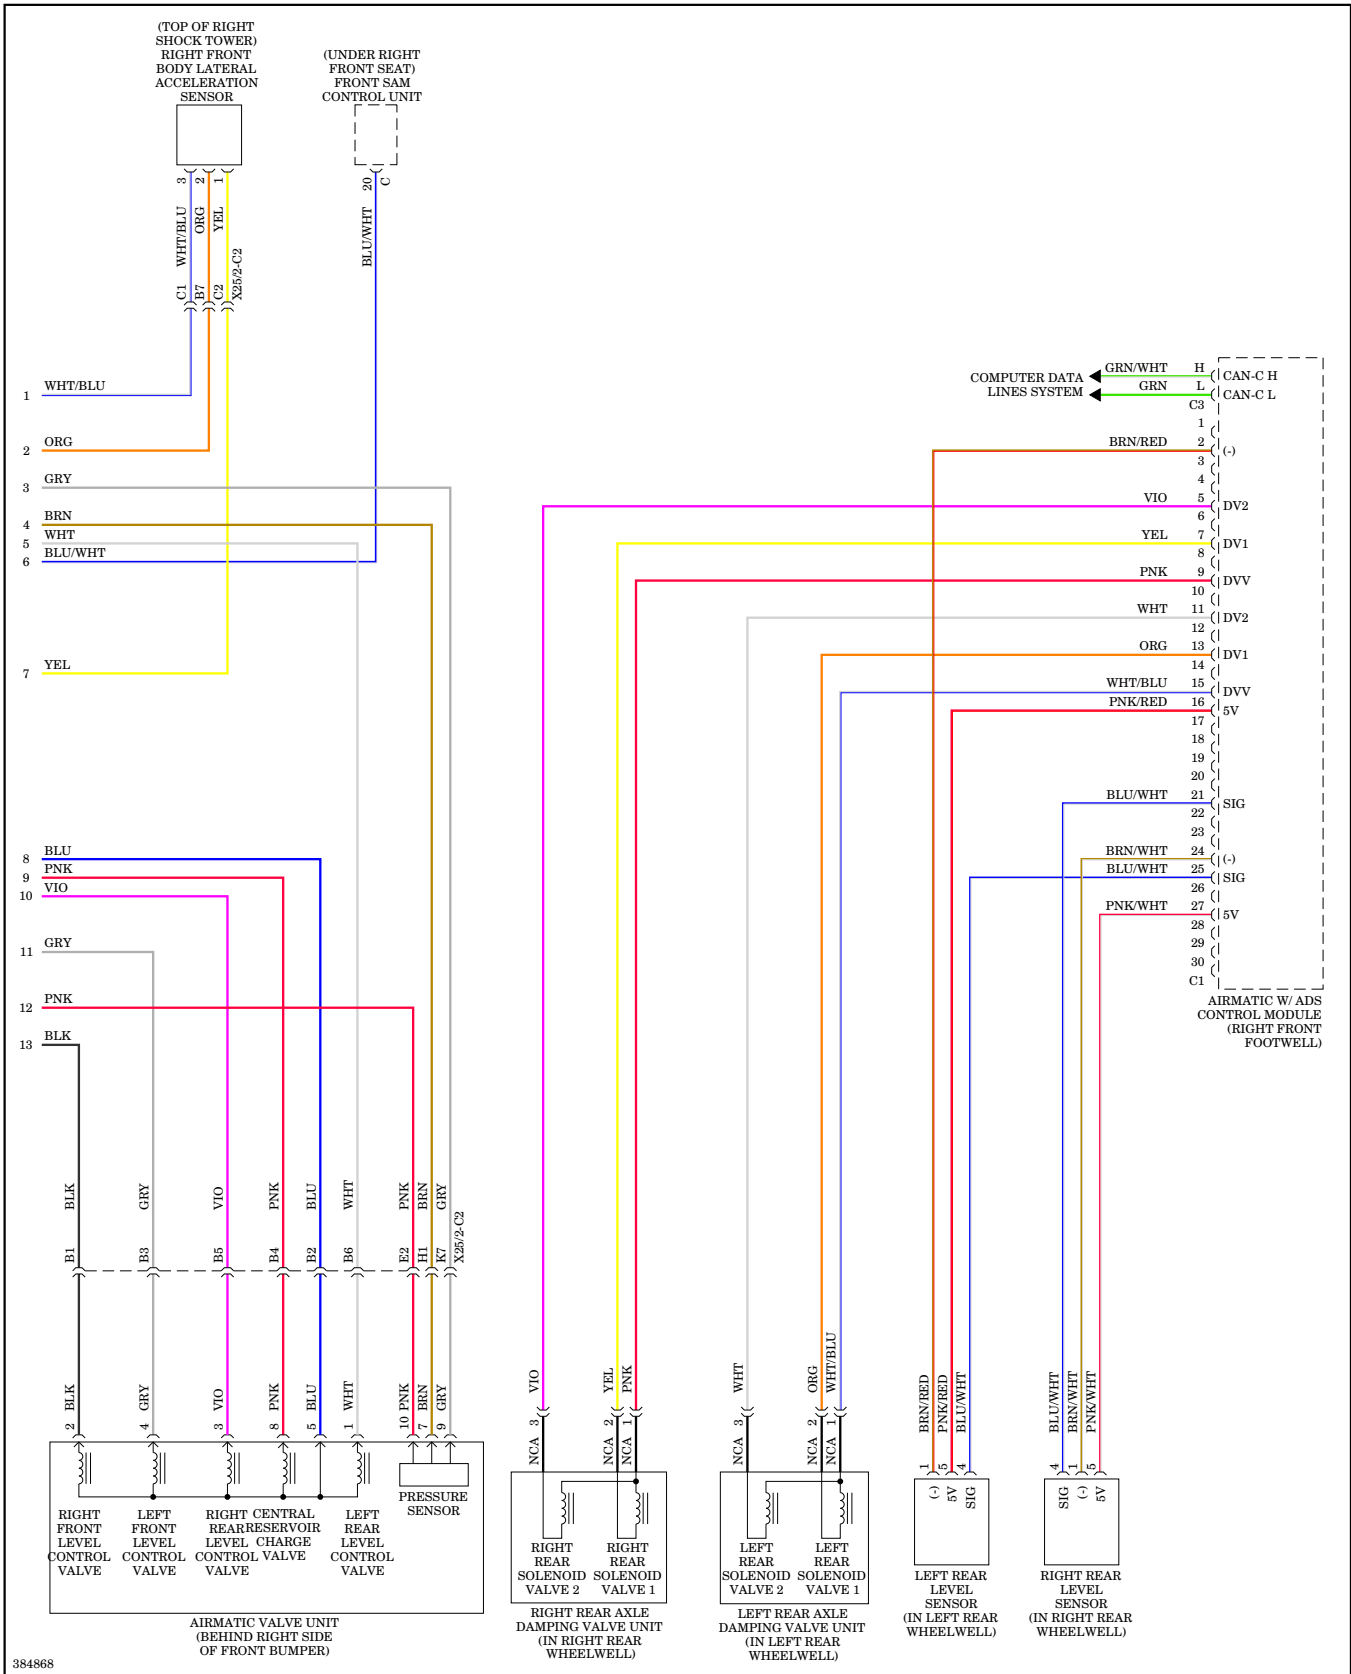

ELECTRONIC SUSPENSION

384867

384868

Electronic Damper Control Wiring Diagram (2 of 2)

384869

Electronic Level Control Wiring Diagram