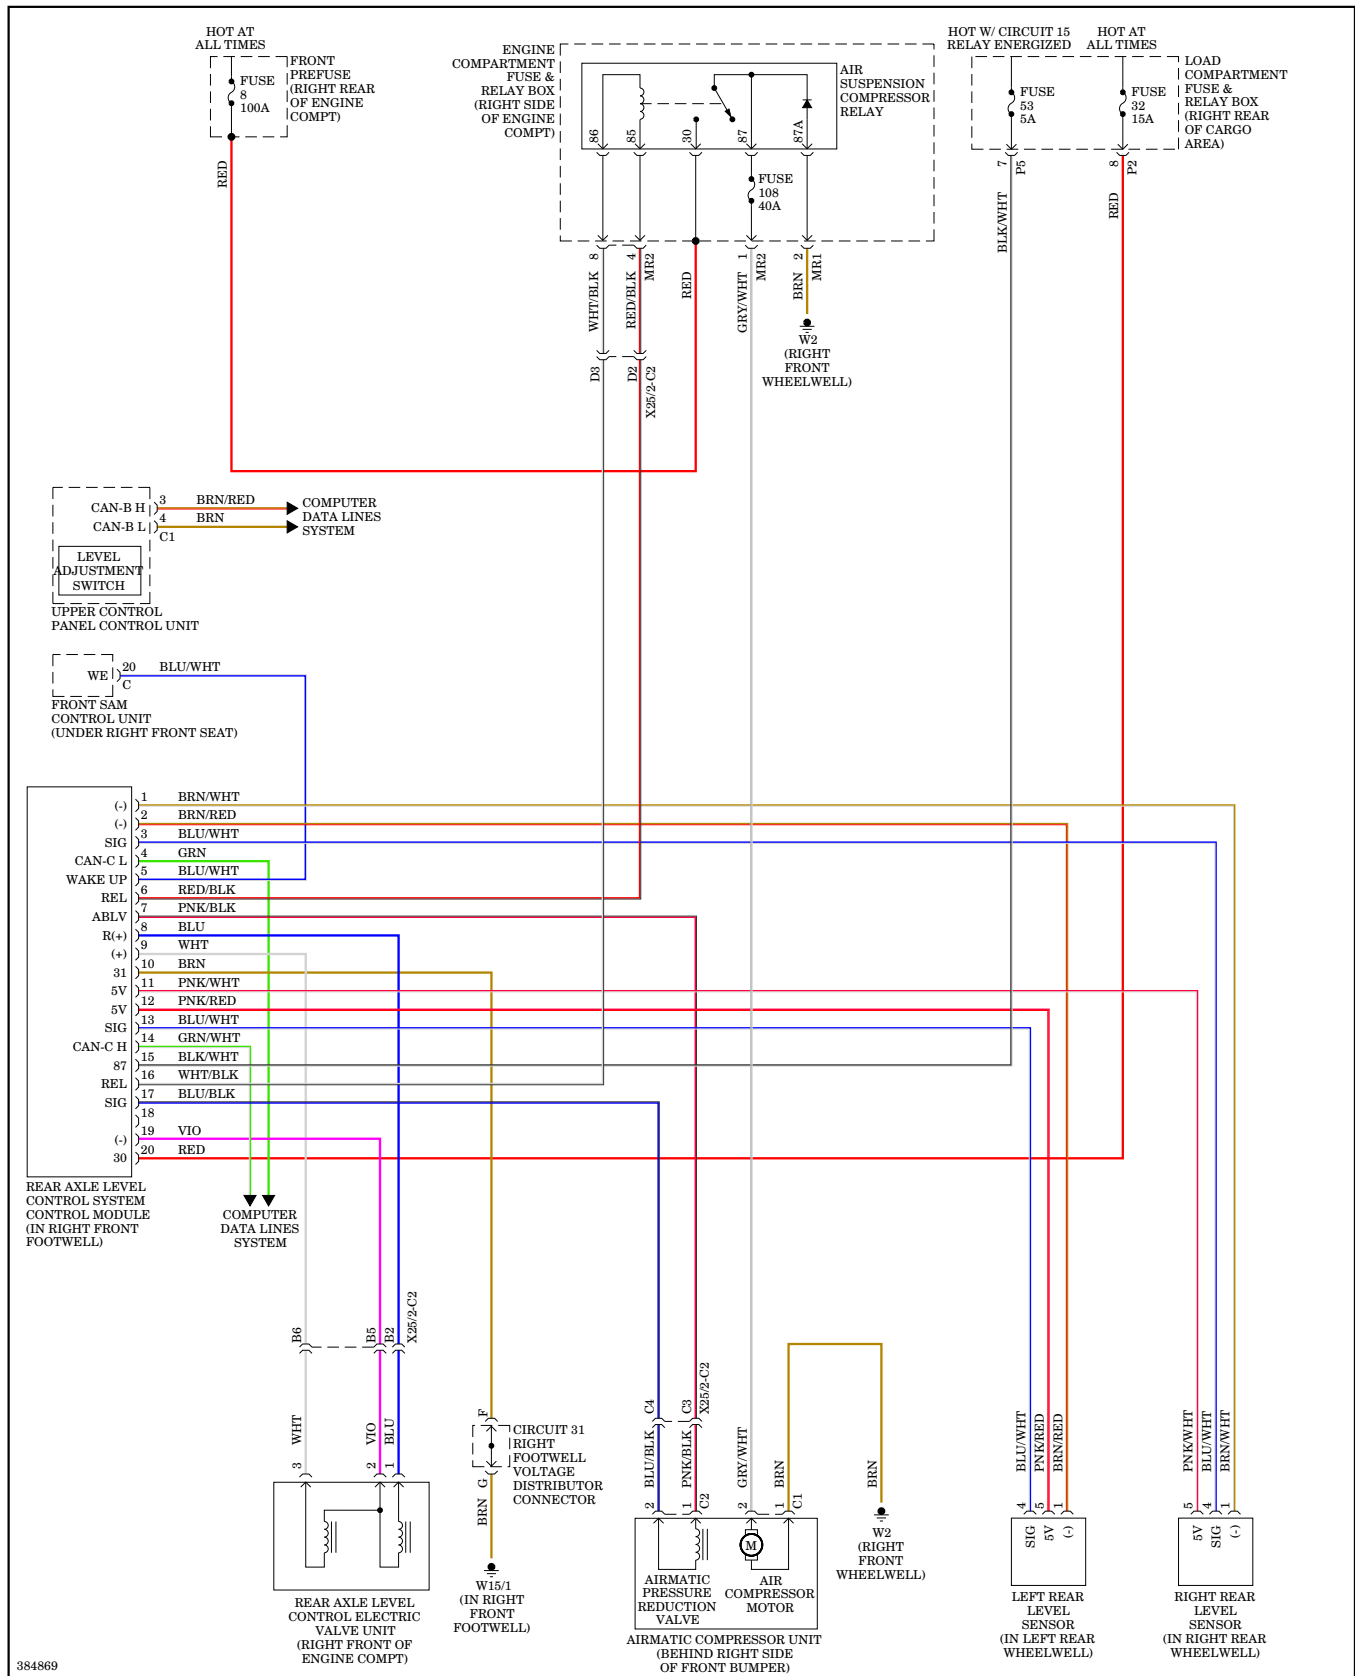

ELECTRONIC SUSPENSION

384867

384868

Electronic Damper Control Wiring Diagram (2 of 2)

384869

Electronic Level Control Wiring Diagram