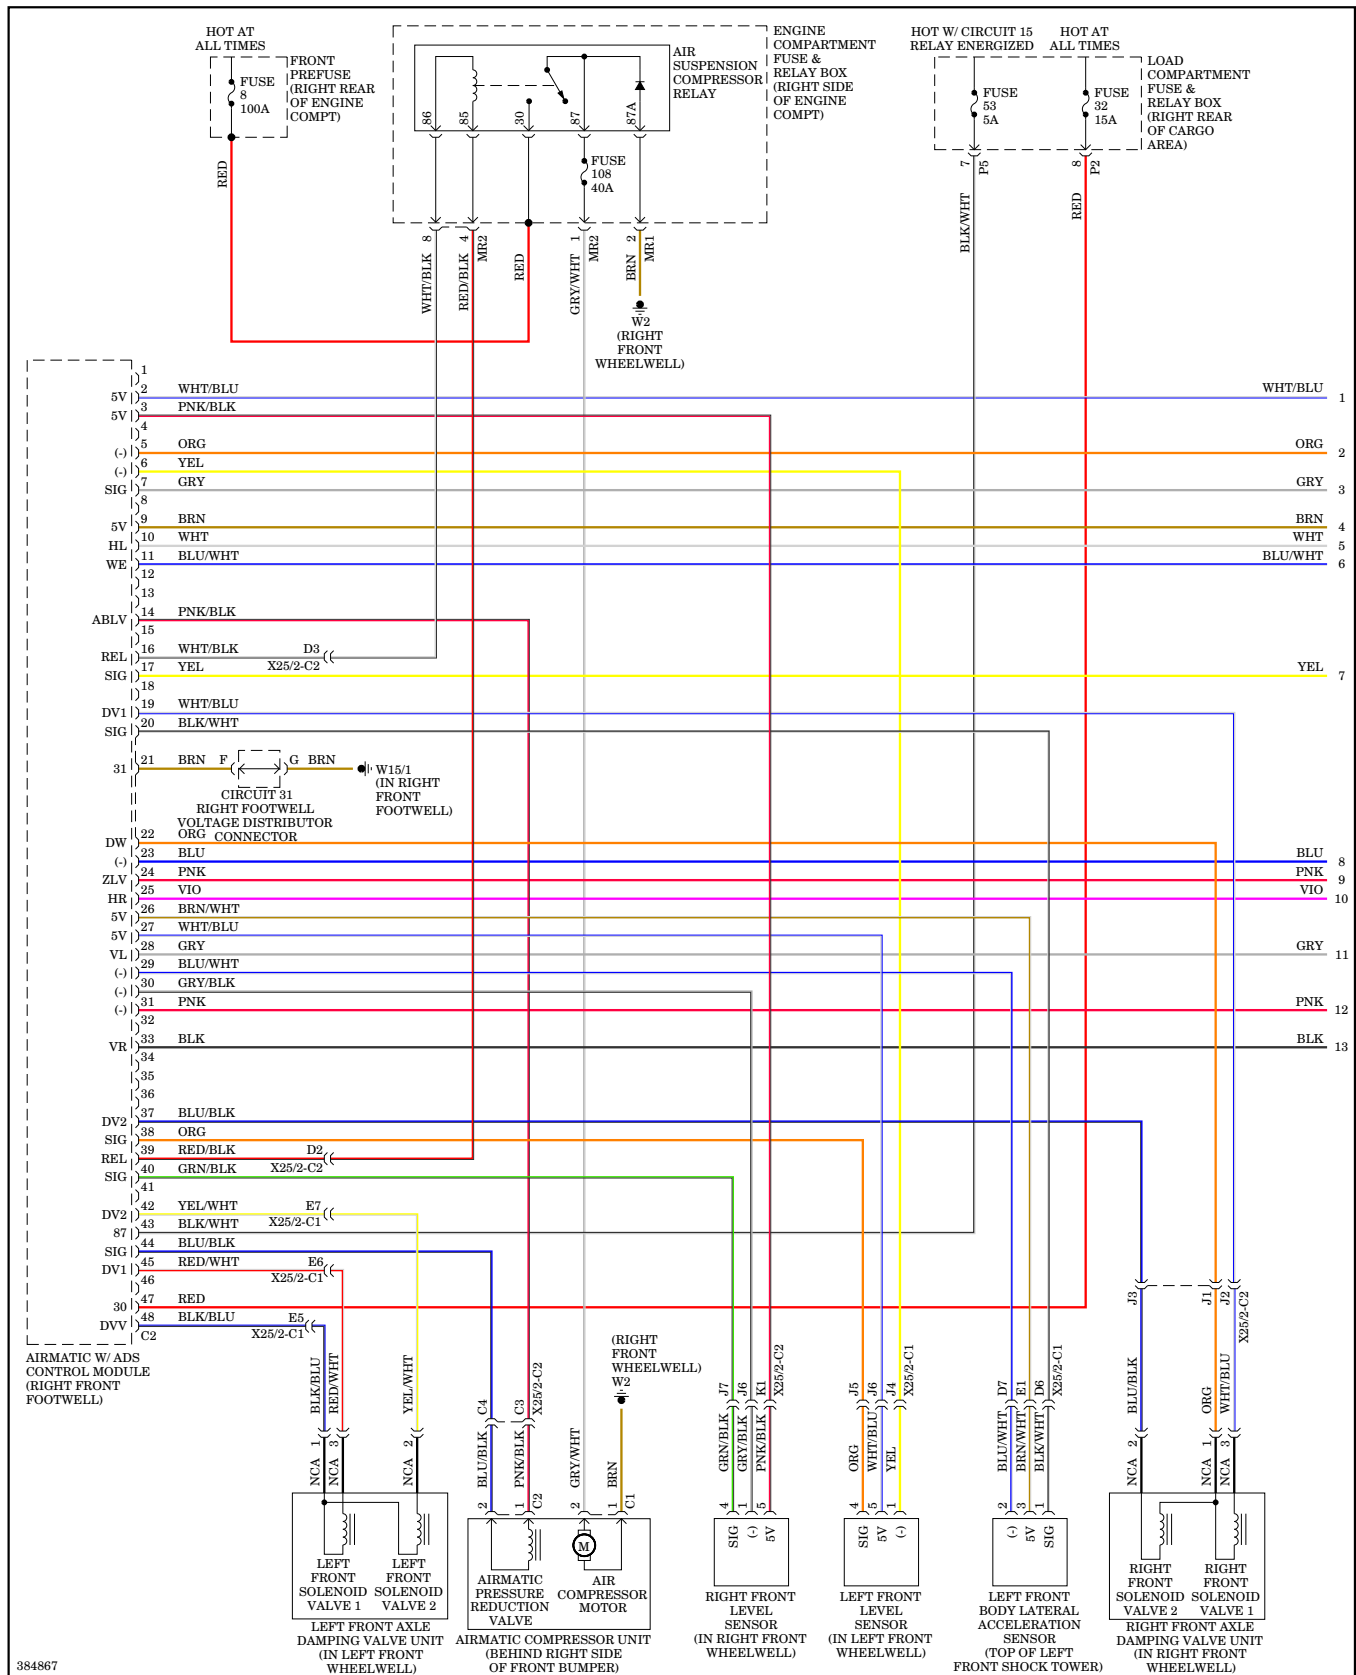

ELECTRONIC SUSPENSION

384867

384868

Electronic Damper Control Wiring Diagram (2 of 2)

384869

Electronic Level Control Wiring Diagram