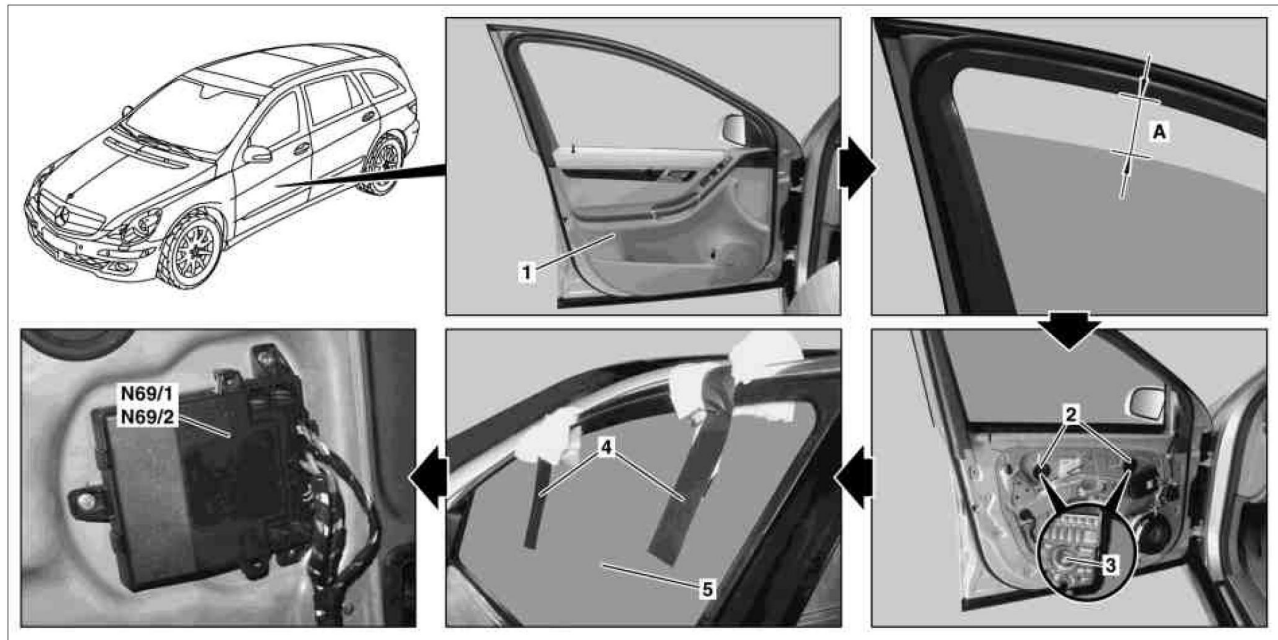

Component Identification

P72.10-3190-09

- 1 Door lining
- 2 Rubber plug
- 3 Bolts

- 4 Adhesive fabric tape
- 5 Crank window

- N69/1 Door control unit front left
- N69/2 Door control unit front right