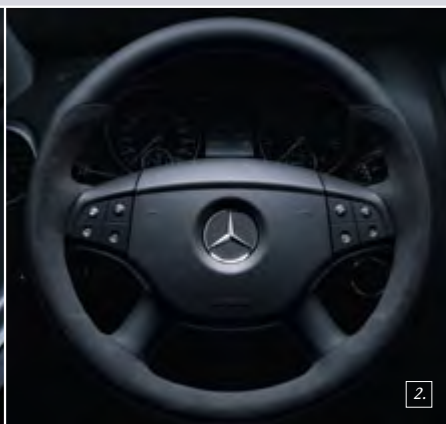

Sportswear for the M-Class

AMG front apron

▲●○ models without headlamp cleaning system, without PARKTRONIC	[9]	B6 603 6221
▲●○ models without headlamp cleaning system, with PARKTRONIC		B6 603 6223
▲●○ models with headlamp cleaning system, without PARKTRONIC		B6 603 6222
▲●○ models with headlamp cleaning system, with PARKTRONIC	[page 49]	B6 603 6224