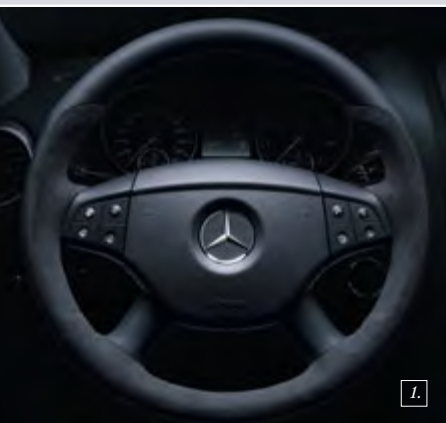

For details of accessories for the M-Class (model series 163), contact your Mercedes-Benz dealer

¹ Wheel-arch flaring required

Sportswear for the R-Class

D S MA 6311

AMG front apron

<input type="radio"/> models without headlamp cleaning system, without PARKTRONIC	B6 603 6448
<input type="radio"/> models without headlamp cleaning system, with PARKTRONIC	B6 603 6449
<input type="radio"/> models with headlamp cleaning system, without PARKTRONIC	B6 603 6450
<input type="radio"/> models with headlamp cleaning system, with PARKTRONIC	page 56 9 B6 603 6451