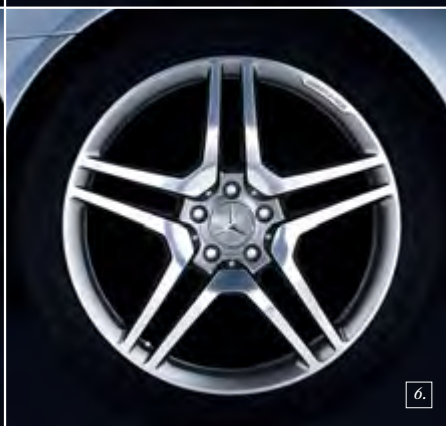

² Colour code must be specified when ordering

³ Large tyres only in conjunction with AIRMATIC DC (Code 489)

9

10

11

Sportswear for the CL-Class Coupé

AMG front apron

<input type="radio"/> models without PARKTRONIC	page 73 9	B6 603 6371
<input type="radio"/> models with PARKTRONIC		B6 603 6372