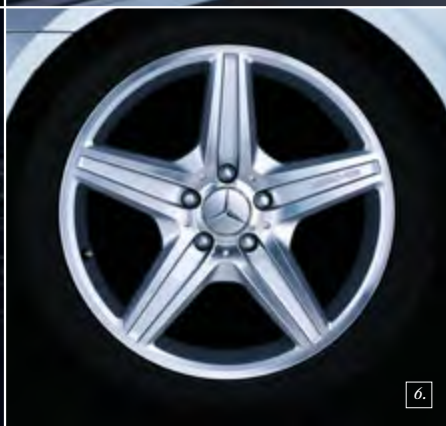

² Not for CLK 500 or CLK 55 AMG

³ Modifications required

Sportswear for the CLS-Class

AMG front apron¹

<input type="radio"/> models without PARKTRONIC	page 67	B6 603 0064
<input type="radio"/> models with PARKTRONIC		B6 603 0065