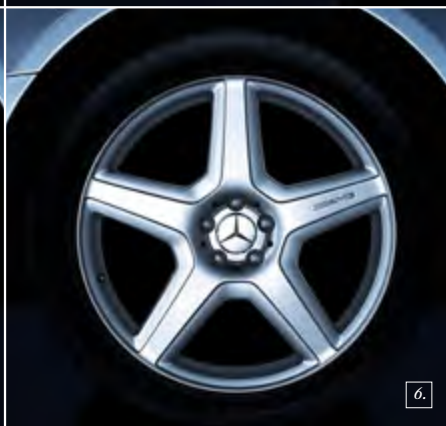

For details of accessories for the M-Class (model series 163), contact your Mercedes-Benz dealer

¹ Wheel-arch flaring required

Sportswear for the R-Class

D S MA 6311

AMG front apron

<input type="radio"/> models without headlamp cleaning system, without PARKTRONIC	B6 603 6448
<input type="radio"/> models without headlamp cleaning system, with PARKTRONIC	B6 603 6449
<input type="radio"/> models with headlamp cleaning system, without PARKTRONIC	B6 603 6450
<input type="radio"/> models with headlamp cleaning system, with PARKTRONIC	page 56 9 B6 603 6451