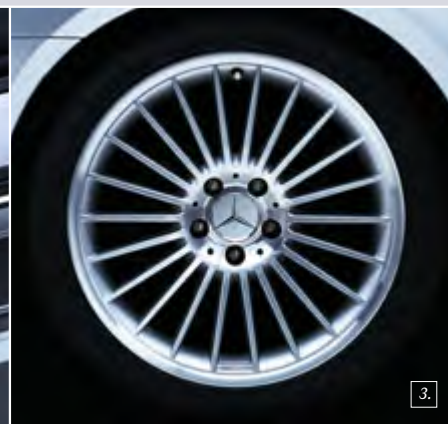

² Not for CLK 500 or CLK 55 AMG

³ Modifications required

Sportswear for the CLS-Class

AMG front apron¹

<input type="radio"/> models without PARKTRONIC	page 67	B6 603 0064
<input type="radio"/> models with PARKTRONIC		B6 603 0065