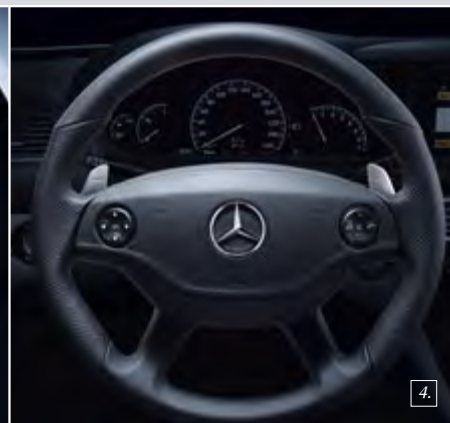

² Colour code must be specified when ordering

³ Large tyres only in conjunction with AIRMATIC DC (Code 489)

9

10

11

Sportswear for the CL-Class Coupé

AMG front apron

<input type="radio"/> models without PARKTRONIC	page 73 9	B6 603 6371
<input type="radio"/> models with PARKTRONIC		B6 603 6372