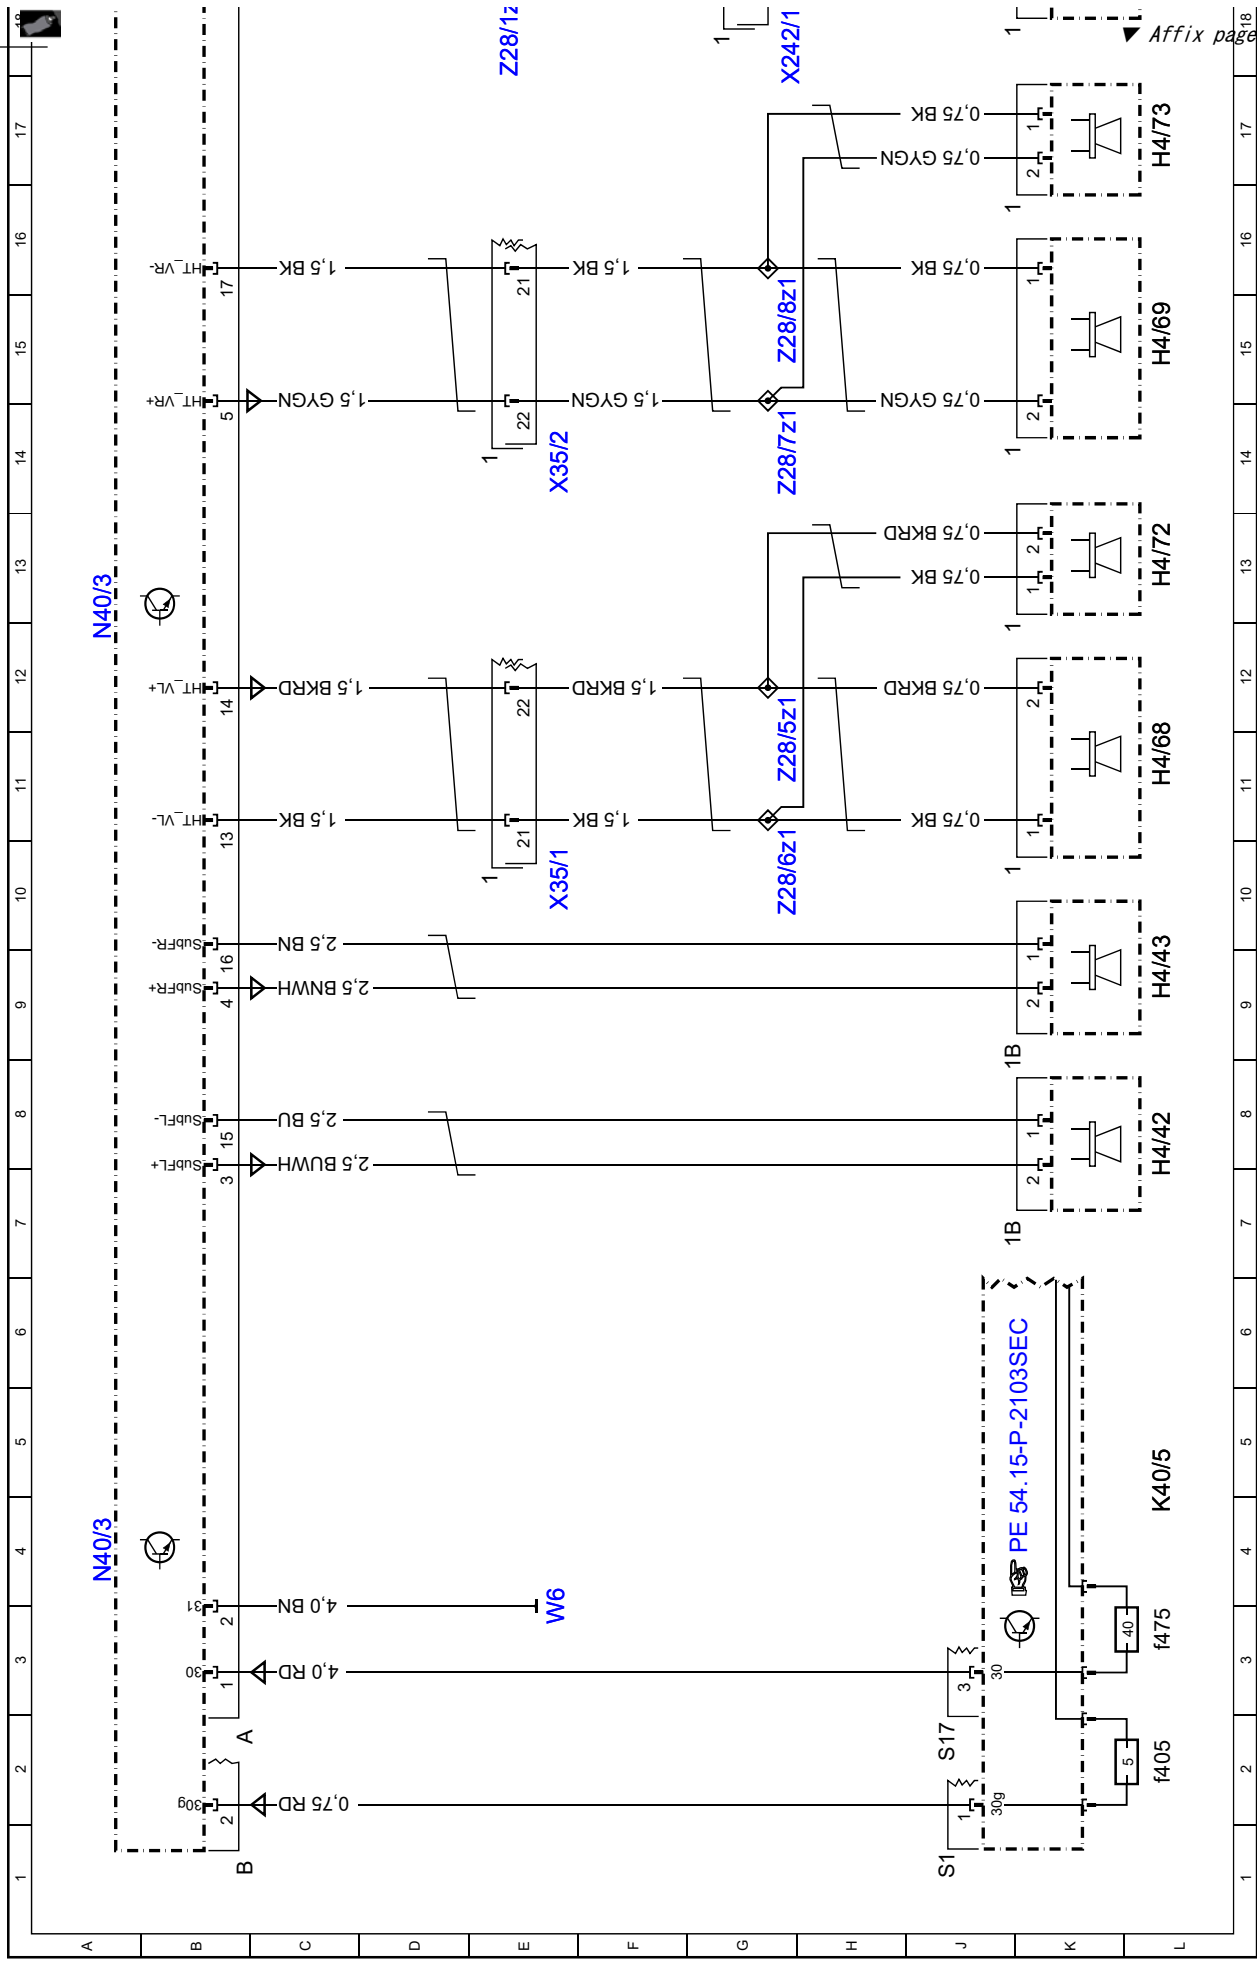

▼ Affix page 2 here ▼