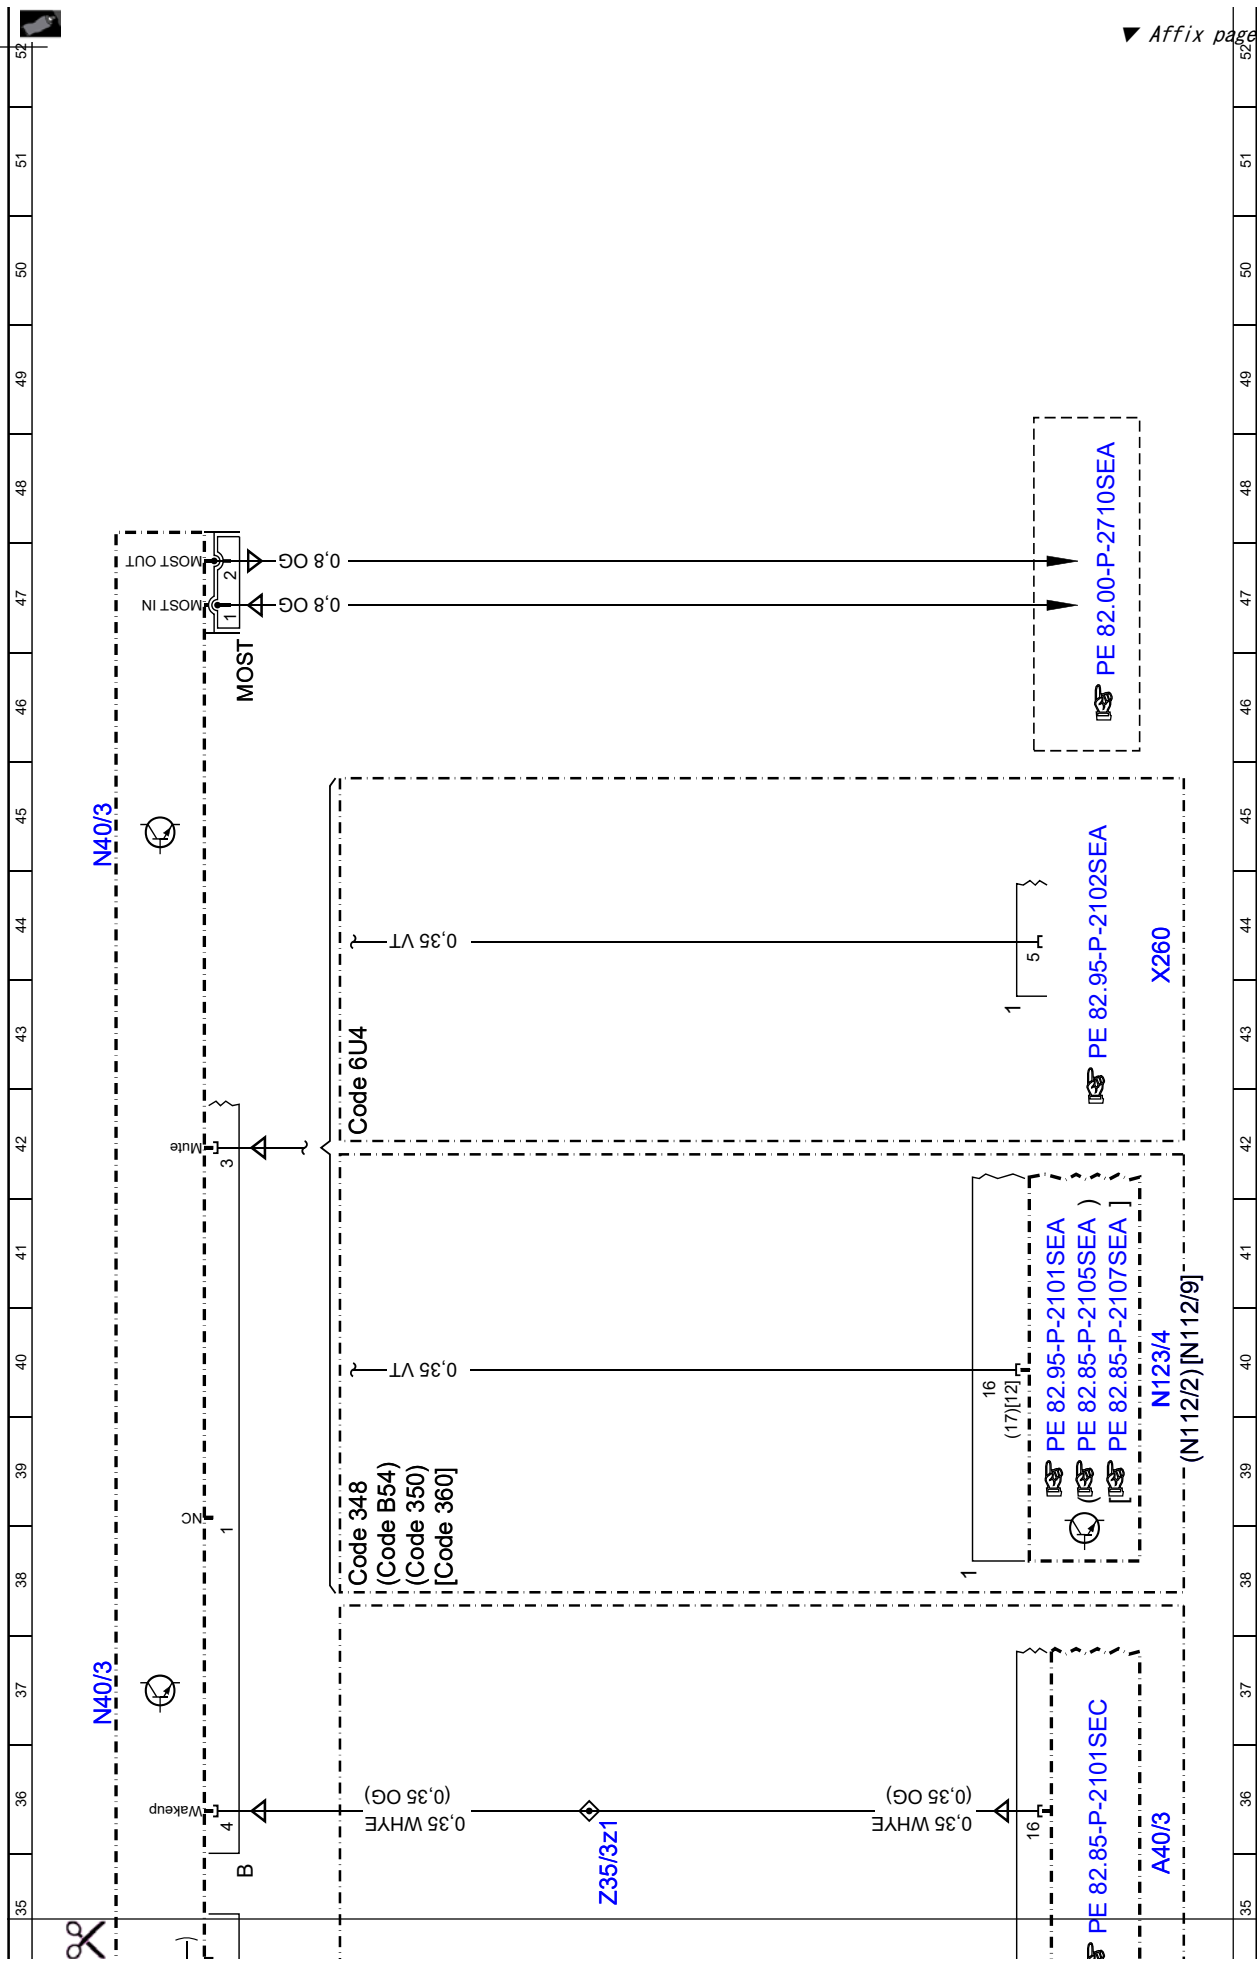

▼ Affix page 4 here ▼

Cut here