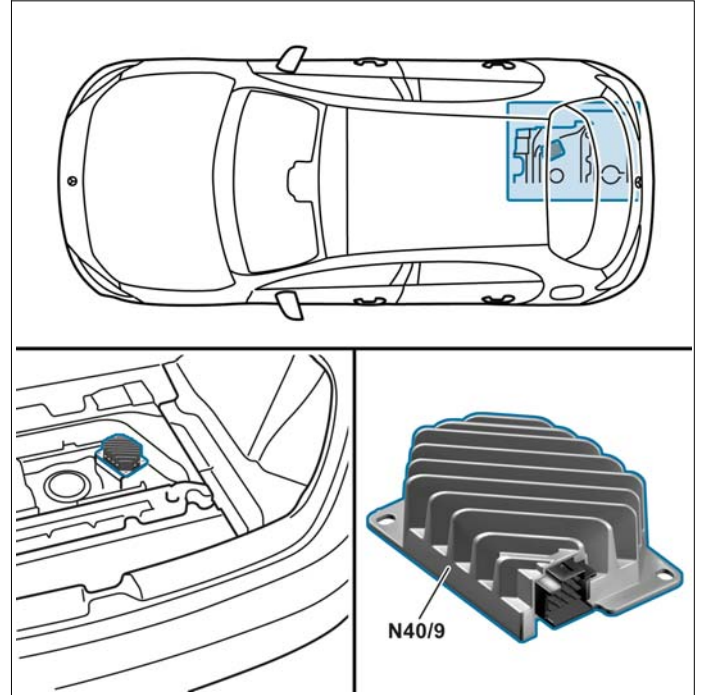

- Model** all (CAR)
with code 811 (Advanced sound system)
- Model** all (CAR)
with code 853 ("Midline" sound system)

General

The subwoofer amplifier has the following functions:

Location

The subwoofer amplifier (N40/9 or N40/14) is located under the trunk/ load compartment floor.

Shown on model 177.0

N40/9 Subwoofer amplifier

- Amplifying the audio signals for the subwoofer
- Outputting audio signals via the rear subwoofer

P82.62-4776-82

Function requirements

- Circuit 30t ON

- Reception of audio signals
- Electrical wake-up via the control line to multimedia system control