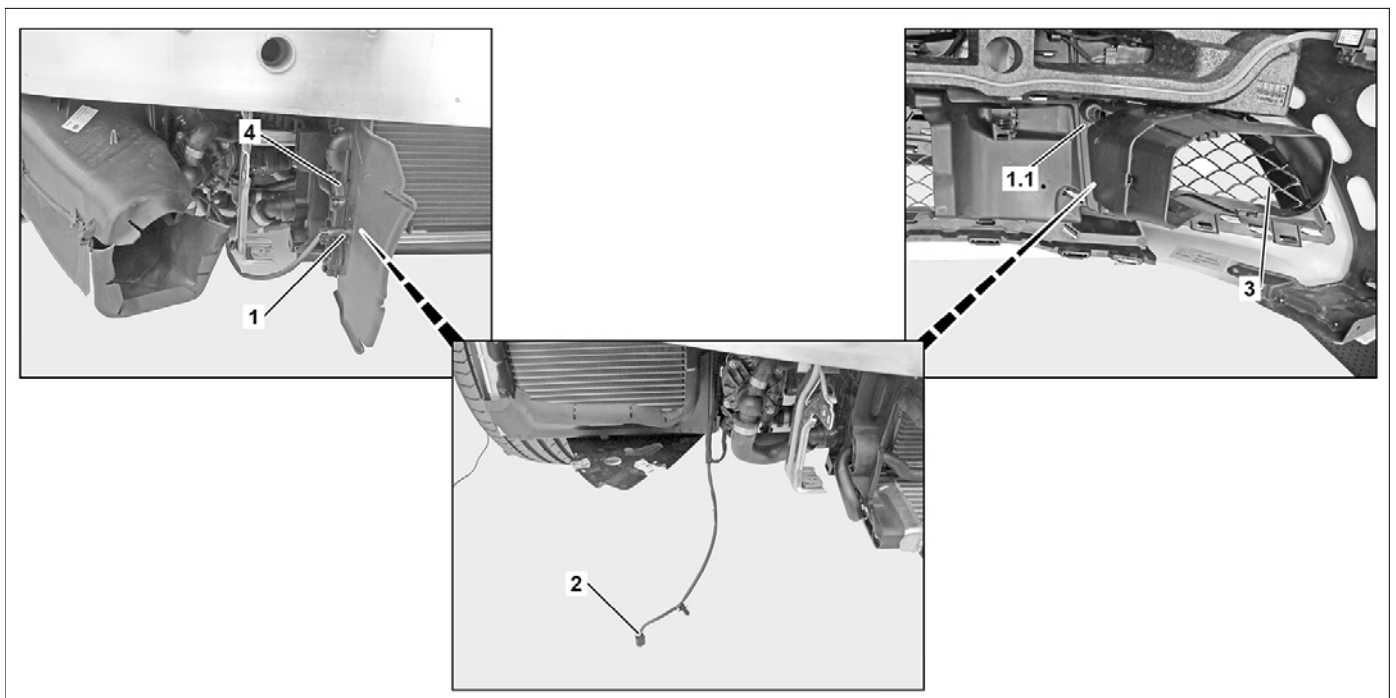

MODEL 217

P83.30-4969-09

1 Outside temperature sensor (standard)

1.1 Outside temperature sensor (AMG)

P83.30-4965-09

Shown with removed bumper

- 1 Outside temperature sensor (standard)
- 1.1 Outside temperature sensor (AMG)
- 2 Electrical connector
- 3 Air duct segment
- 4 Radiator shroud

☒ ☒	Remove/install		
1	Detach lower engine compartment paneling		AR61.20-P-1105LF
2.1	Unclip outside temperature sensor (1) from right radiator shroud (4)	MODEL 217 without CODE 772 (AMG bodystyling)	
2.2	Unclip outside temperature sensor (1.1) from right air duct segment (3) at bumper	MODEL 217 with CODE 772 (AMG bodystyling)	
3	Disconnect electrical connector (2)		
4	Install in the reverse order		