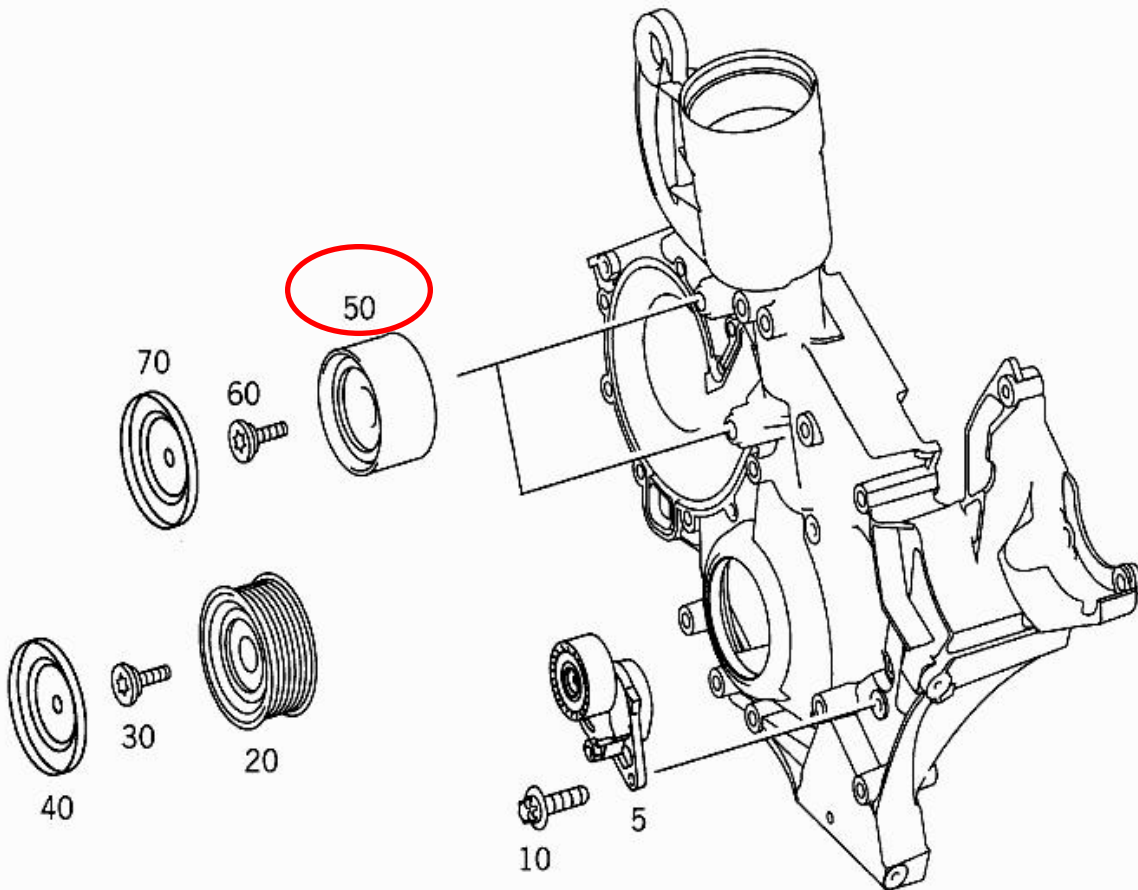

- Picture -

Mode	MD mode	Mod. des. overview	S-SEDAN LONG WHEELBASE USA
FIN/MD	WDB 2201781A189200	Catalog	65D
VIN	WDBNG78J51A189200	Major assembly:	M - Engine
Sales designation	S 600	Major assembly MD	137970 40 009047
Assortment class	Car	Group	20 - ENGINE COOLING
Market	North America	Subgroup	045 - BELT TIGHTENER
Picture number	B20045000080.000113		

- Parts list -

Mode	MD mode	Mod. des. overview	S-SEDAN LONG WHEELBASE USA
FIN/MD	WDB 2201781A189200	Catalog	65D
VIN	WDBNG78J51A189200	Major assembly:	M - Engine
Sales designation	S 600	Major assembly MD	137970 40 009047
Assortment class	Car	Group	20 - ENGINE COOLING
Market	North America	Subgroup	045 - BELT TIGHTENER

Item no.	Part number	Designation/description	Quantity	Version
5	A 137 200 02 70	BELT TENSIONER AT TIMING CASE	001	
10	A 002 990 01 22	BOLT BELT TIGHTENER TO TIMING CASE COVER	002	
20	A 000 202 07 19	SHEAVE PULLEY	001	
30	A 112 990 00 12	BOLT M8X35	001	
40	A 001 988 57 35	CAP SHEAVE PULLEY	001	
50	A 137 202 01 19	SHEAVE PULLEY AT TIMING CASE	002	
60	A 112 990 00 12	BOLT M8X35	002	
70	A 001 988 57 35	CAP	001	