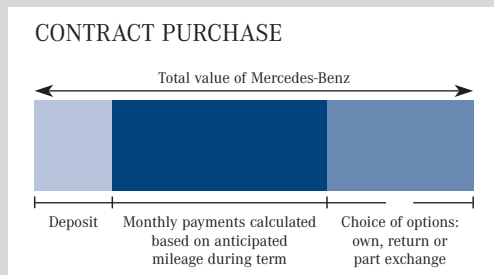

Can I have a finance package structured around my specific needs?

Contract Purchase is currently our most popular option for private buyers. This guarantees you the future residual value, so you never have to think twice about depreciation.

Hire Purchase. The traditional way to purchase a new Mercedes-Benz. Simply match your payments to your budget and at the end of your contract you own your Mercedes.

Operating Lease offers exceptional value, making it the first choice for business users. But, of course, there are other attractive Mercedes-Benz Finance options, each with its own distinct advantage.

Can I have 5-Star motor insurance too?

When you drive the very best, it makes sense to choose insurance to match. Created exclusively with Mercedes-Benz drivers in mind, our tailor made policy has been given the highest Defaqto Star Rating, and provides assistance and cover to give you confidence. After all, why settle for second best?

For your annual quote,
call **0845 600 2180.**

You can find out more about Mercedes-Benz by visiting www.mercedes-benz.co.uk or calling

0808 156 6606.