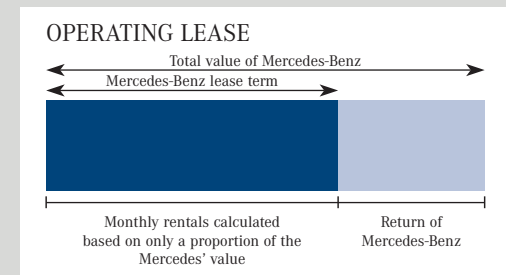

Can I have a finance package structured around my specific needs?

Contract Purchase is currently our most popular option for private buyers. This guarantees you the future residual value, so you never have to think twice about depreciation.

Hire Purchase. The traditional way to purchase a new Mercedes-Benz. Simply match your payments to your budget and at the end of your contract you own your Mercedes.

Operating Lease offers exceptional value, making it the first choice for business users. But, of course, there are other attractive Mercedes-Benz Finance options, each with its own distinct advantage.

Can I have 5-Star motor insurance too?

When you drive the very best, it makes sense to choose insurance to match. Created exclusively with Mercedes-Benz drivers in mind, our tailor made policy has been given the highest Defaqto Star Rating, and provides assistance and cover to give you confidence. After all, why settle for second best?

For your annual quote,
call **0845 600 2180.**

You can find out more about Mercedes-Benz by visiting www.mercedes-benz.co.uk or calling

0808 156 6606.