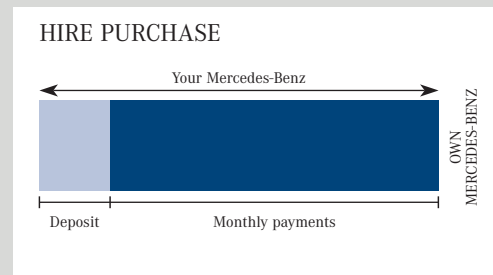

Can I have a finance package structured around my specific needs?

Contract Purchase is currently our most popular option for private buyers. This guarantees you the future residual value, so you never have to think twice about depreciation.

Hire Purchase. The traditional way to purchase a new Mercedes-Benz. Simply match your payments to your budget and at the end of your contract you own your Mercedes.

Operating Lease offers exceptional value, making it the first choice for business users. But, of course, there are other attractive Mercedes-Benz Finance options, each with its own distinct advantage.

Can I have 5-Star motor insurance too?

When you drive the very best, it makes sense to choose insurance to match. Created exclusively with Mercedes-Benz drivers in mind, our tailor made policy has been given the highest Defaqto Star Rating, and provides assistance and cover to give you confidence. After all, why settle for second best?

For your annual quote,
call **0845 600 2180.**

You can find out more about Mercedes-Benz by visiting www.mercedes-benz.co.uk or calling

0808 156 6606.