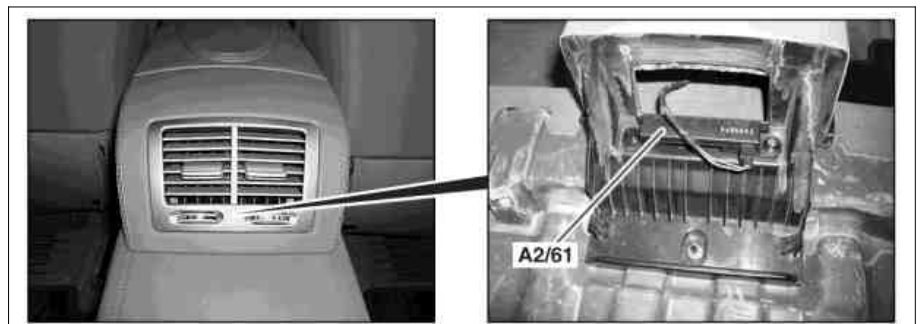

P80.61-2216-04