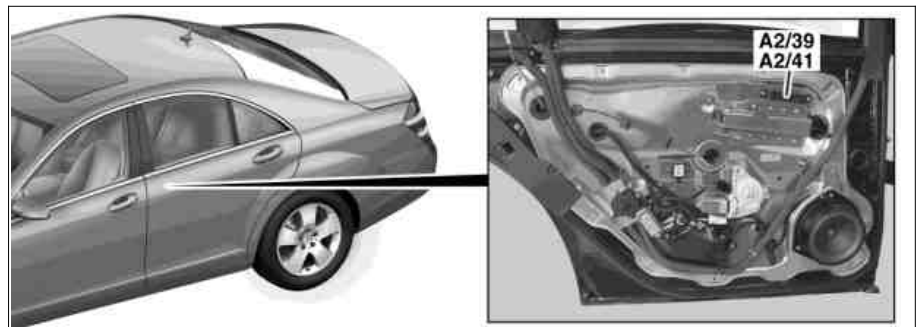

P80.61-2215-04

**Model 221**

*A2/39 Left rear door Keyless Go antenna*

*A2/41 Right rear door Keyless Go antenna*

**Location**

The left rear door Keyless Go antenna and the right rear door Keyless Go antenna are located behind the door trim of the respective rear door.