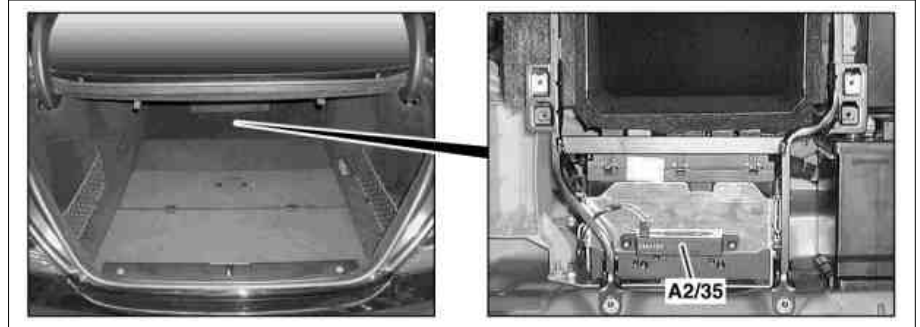

**MODEL 221.0 /1, 216.3**  
**with CODE (889) Keyless Go**  
**up to Model Year 8**

**Shown on model 221.0**

*A2/35 Trunk Keyless Go antenna*

**Location**

The trunk Keyless Go antenna is located on the bracket for the rear SAM control unit with fuse and relay module (N10/2) in the trunk.

P82.62-3088-04

**Model 216.3**

*A2/39 Left door Keyless Go antenna*

*A2/41 Right door Keyless Go antenna*

**Location**

The left door Keyless Go antenna and the right door Keyless Go antenna are located behind the door trim of the respective door.