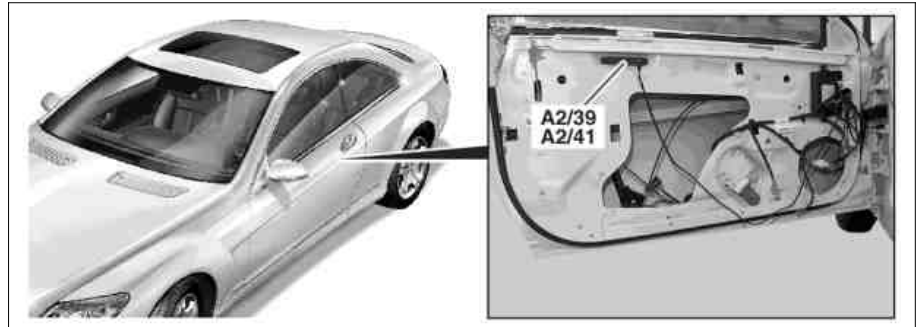

P80.61-2215-04

Model 221

A2/39 Left rear door Keyless Go antenna

A2/41 Right rear door Keyless Go antenna

Location

The left rear door Keyless Go antenna and the right rear door Keyless Go antenna are located behind the door trim of the respective rear door.