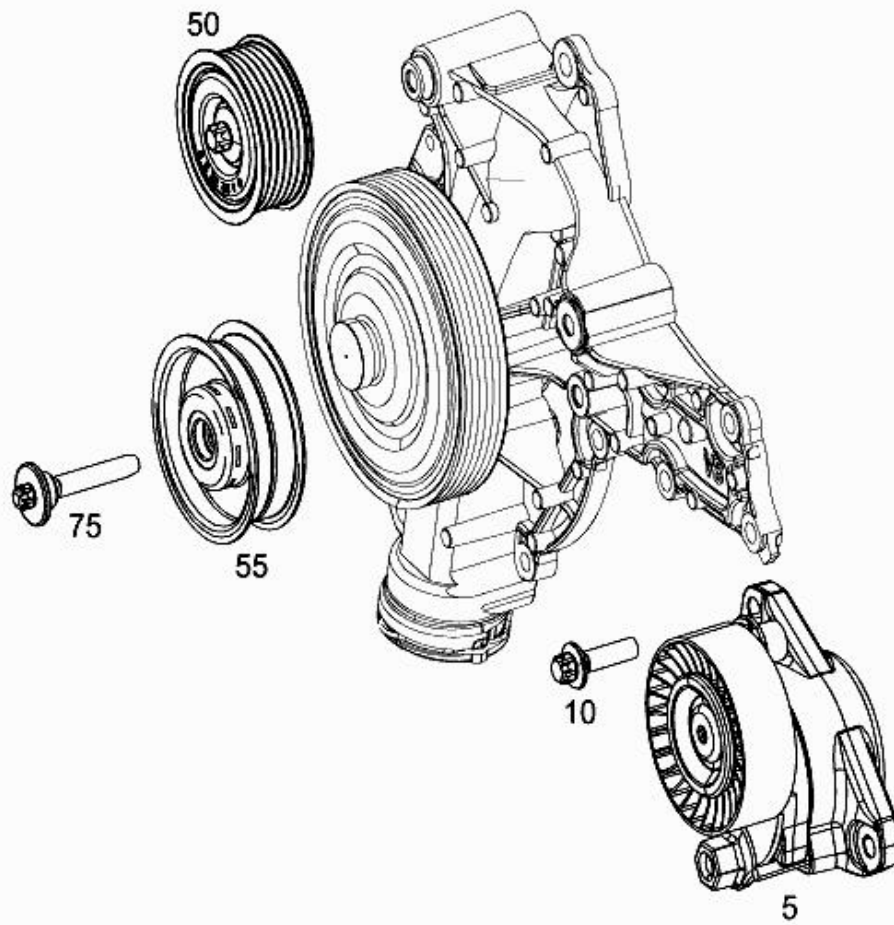

- Picture -

Mode	MD mode	Mod. des. overview	S-SEDAN LONG WHEELBASE
FIN/MD	WDD 2211711A333702	Catalog	63Z
VIN	WDDNG7BB4AA333702	Major assembly:	M - Engine
Sales designation	S 550	Major assembly MD	273961 30 365645
Assortment class	Car	Group	20 - ENGINE COOLING
Market	North America	Subgroup	045 - BELT TIGHTENER
Picture number	B20045000114.130821		

- Parts list -

Mode	MD mode	Mod. des. overview	S-SEDAN LONG WHEELBASE
FIN/MD	WDD 2211711A333702	Catalog	63Z
VIN	WDDNG7BB4AA333702	Major assembly:	M - Engine
Sales designation	S 550	Major assembly MD	273961 30 365645
Assortment class	Car	Group	20 - ENGINE COOLING
Market	North America	Subgroup	045 - BELT TIGHTENER

Item no.	Part number	Designation/description	Quantity	Version
5	A 272 200 02 70	BELT TENSIONER	001	
10	N 000000 001536	HEXALOBULAR BOLT BELT TIGHTENER TO TIMING CASE COVER	002	
50	A 272 202 10 19	SHEAVE PULLEY WITH MOUNTING BOLT	001	
55	A 272 202 14 19	GUIDE PULLEY	001	
75	A 001 990 48 03	BOLT SHEAVE PULLEY M8X45	001	