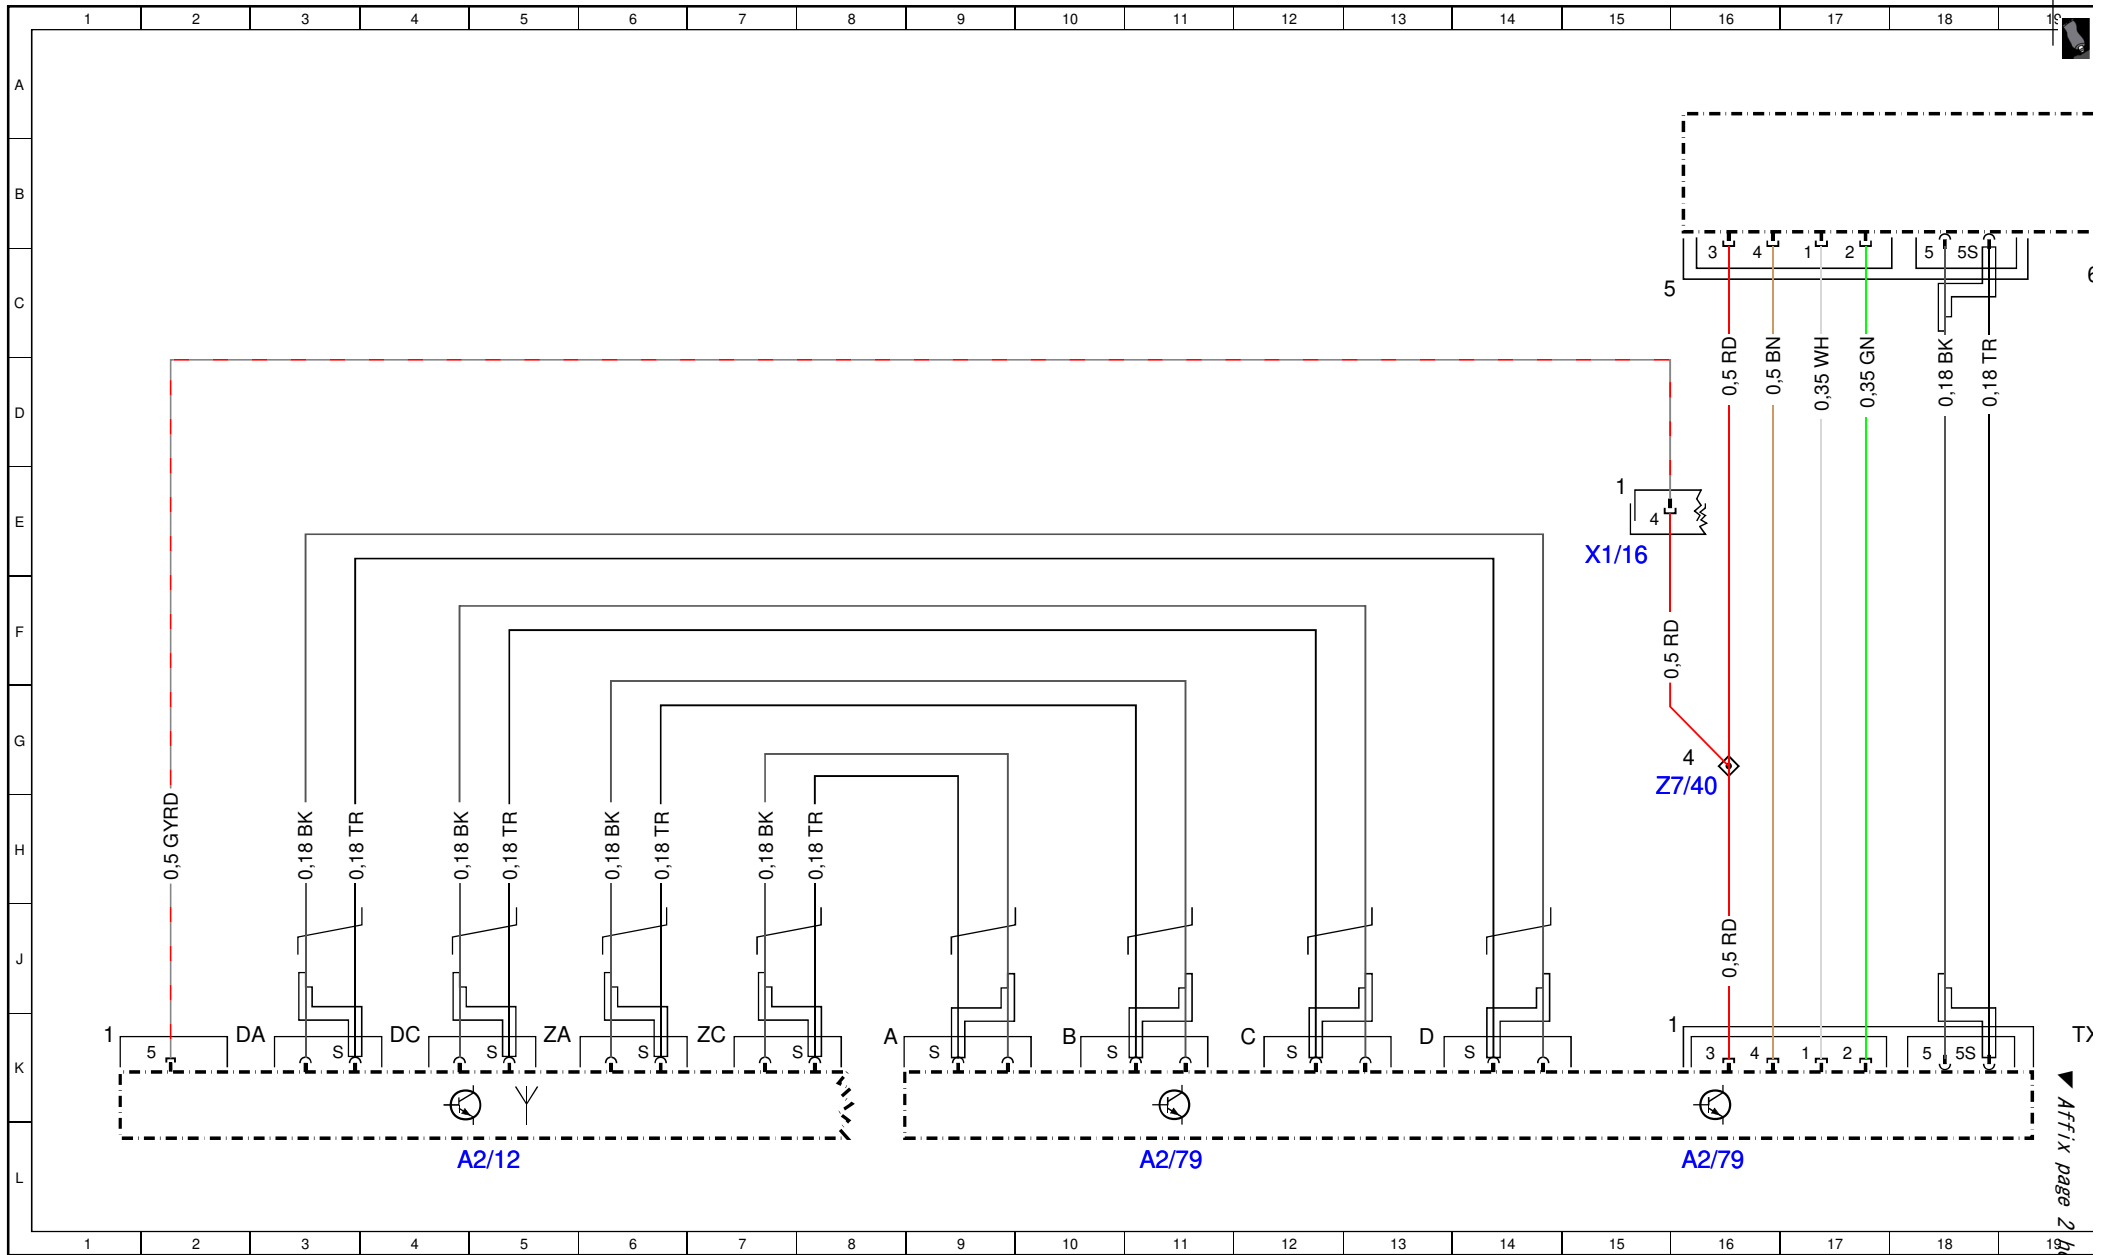

Document number: pe82.85-p-2101-97sac

Document title: Cockpit Management and Data System (COMAND) control unit wiring diagram

Code:	Designation:	Position:
A0	Color code key	40L
A2/12	Rear window antenna amplifier module	5L
A2/12	Rear window antenna amplifier module	38L
A2/37	VICS control unit	31L
A2/49a2	GPS antenna	35L
A2/79	TV antenna selector	11L
A2/79	TV antenna selector	16L
A2/91	Bluetooth antenna	34L
A2/94	Electronic toll collection (ETC) antenna	27L
A40/3	COMAND control unit	20A
A40/3	COMAND control unit	28A
A40/3	COMAND control unit	35A
A50/3	Electronic toll collection (ETC) control unit	24L
F1/7	Left instrument panel fuse box	29L
F1/7f106	Fuse 106	28K
U12	Valid for left-hand drive vehicles	33G
U12	Valid for left-hand drive vehicles	23E
U13	Valid for right-hand drive vehicles	33G
W34	Ground (left footwell)	23E
X1/16	Roof antenna connector	15E
X1/16	Roof antenna connector	35F
X1/16	Roof antenna connector	37F
Z6/30	Circuit 31 connector sleeve	22H
Z7/40	Tml. 30 connector sleeve	16G