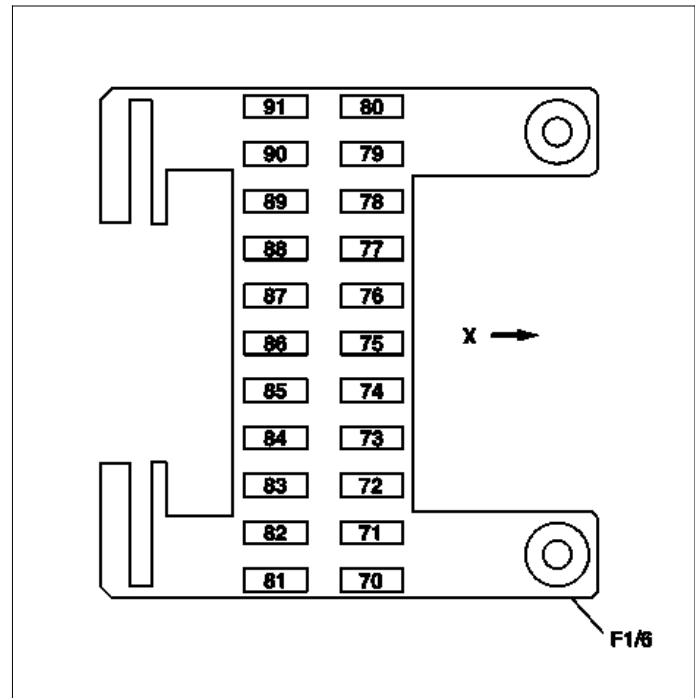

F1/6 Right instrument panel fuse box

X Direction of travel

P54.15-3008-12

Bay	Fuse	Clamping device	Cable ID (cable fused)	Fused function	Rating in amperes (A)
70	F1/6f70	30	4.0 RD	<ul style="list-style-type: none"> Right door control unit (N69/2) (model 216) Right front door control unit (N69/2) (model 221) 	40
71	F1/6f71	30	1.5 RD	Valid for code (889) Keyless Go: <ul style="list-style-type: none"> Keyless Go control unit (N69/5/) 	15
72	F1/6f72	30	-	-	-
73	F1/6f73	30	0.5 RD	Valid for code (498) Japanese version: <ul style="list-style-type: none"> COMAND controller unit (A40/3) 	5
74	F1/6f74	30	4.0 RD	Valid for code (881) Remote trunk closing (RTC): <ul style="list-style-type: none"> TLC [HDS] control unit (N121) 	30
75	F1/6f75	30	-	-	-
76	F1/6f76	30	-	-	-
77	F1/6f77	30	-	-	-
78	F1/6f78	30	-	-	-
79	F1/6f79	30	0.5 RD	Valid for code (551) Anti-theft alarm system (ATA [EDW]): <ul style="list-style-type: none"> Alarm signal horn with additional battery (H3/1) 	7.5
80	F1/6f80	30	4.0 RD	<ul style="list-style-type: none"> Left door control unit (N69/1) (model 216) Left front door control unit (N69/1) (model 221) 	40
81	F1/6f81	30	4.0 RD	Valid for model 216: <ul style="list-style-type: none"> Rear control unit (N22/6) Valid for model 221: <ul style="list-style-type: none"> Left rear door control unit (N69/3/) 	30 40
82	F1/6f82	30	4.0 RD	Valid for model 216: <ul style="list-style-type: none"> Rear control unit (N22/6) Valid for model 221: <ul style="list-style-type: none"> Left rear door control unit (N69/3/) 	30 40
83	F1/6f83	30	2.5 RD	<ul style="list-style-type: none"> Intelligent servo module for DIRECT SELECT (A80) 	30
84	F1/6f84	30	-	-	-
85	F1/6f85	30	-	-	-
86	F1/6f86	30	-	-	-
87	F1/6f87	30	-	-	-
88	F1/6f88	30	-	-	-
89	F1/6f89	30	-	-	-
90	F1/6f90	30	2.5 RD	Valid for code (228) stationary heater: <ul style="list-style-type: none"> STH heater unit (A6) (model 216) STH or HB heater unit (A6) (model 221) 	20
91	F1/6f91	30	0.5 RD	Valid for code (228) stationary heater: <ul style="list-style-type: none"> STH radio remote control receiver (A6/1) 	5