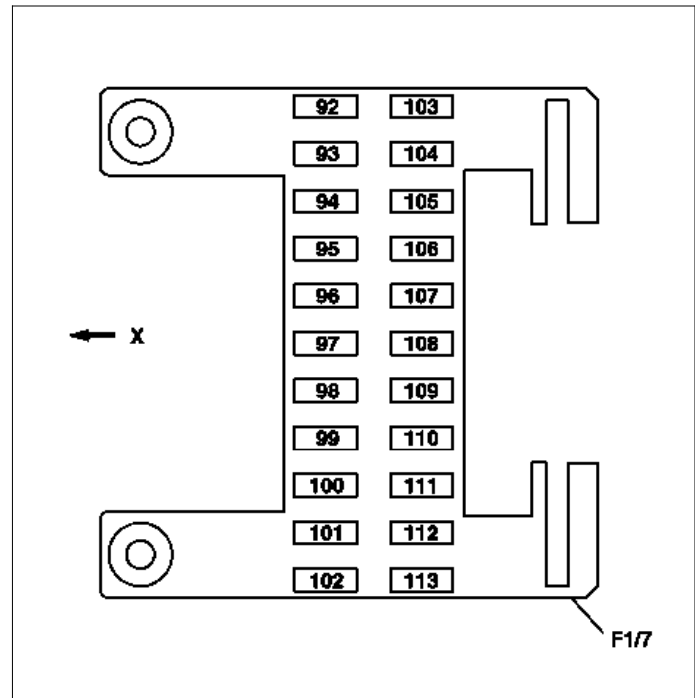

F1/7 Left instrument panel fuse box

X Direction of travel

P54.15-2758-12

Fuse	Clamping device	Cable ID (cable fused)	Fused function	Rating in amperes (A)
f92	30g	4.0 RD	<ul style="list-style-type: none"> Left front seat control unit (N32/1) 	40
f93	30g	0.75 RDWH	<ul style="list-style-type: none"> Restraint systems control unit (N2/7) Valid for model 216, model 221 as of 1.9.08 with code (494) USA version: <ul style="list-style-type: none"> Weight sensing system (WSS) control unit (N110) Valid for model 221 up to 31.8.08 with code (494) USA version: <ul style="list-style-type: none"> Weight Sensing System (WSS) control unit (N2/13) 	10
f94	30g	0.5 RDWH	Valid for code (238) Active Lane Keeping Assist, for code (476) Automatic lane recognition, for code (513) Speed Limit Assist or for code (608) Adaptive Highbeam Assist: <ul style="list-style-type: none"> Multifunction camera (A40/11) 	5
f95	30g	-	<ul style="list-style-type: none"> Spare 	-
f96	30g	0.5 RDWH	Valid for code (475) Tire pressure monitor (Premium): <ul style="list-style-type: none"> TPM [RDK] control unit (N88) 	5
f97	30g	0.75 RDWH	Valid for model 221 with code (864) Rear entertainment system: <ul style="list-style-type: none"> DVD player (A40/4) 	7.5
f98	30g	-	<ul style="list-style-type: none"> Spare 	-
f99	30g	0.75 RDBU	Valid as of 1.6.09 without code (867) SPLITVIEW: <ul style="list-style-type: none"> COMAND display (A40/8) Valid as of 1.6.09 with code (867) SPLITVIEW: <ul style="list-style-type: none"> SPLITVIEW display (A40/10) 	7.5
f100	30g	0.5 RDWH	Valid for code (518) Media interface: <ul style="list-style-type: none"> Media interface control unit (N125/1) 	5
f101	30g	1.0 RDWH	Valid for model 221 with code (864) Rear entertainment system: <ul style="list-style-type: none"> Left rear display (A40/5) Right rear display (A40/6) 	10
f102	30g	4.0 RD	<ul style="list-style-type: none"> Right front seat control unit (N32/2) 	40
f103	30g	0.75 RDWH	Not valid for model 221.095/195: <ul style="list-style-type: none"> ESP control unit (N47-5) 	7.5
f104	30g	4.0 RDWH	<ul style="list-style-type: none"> Audio tuner control unit (N93/1) 	40
f105	30g	-	<ul style="list-style-type: none"> Spare 	-
f106	30g	0.5 RDWH	Valid for code (498) Japanese version: <ul style="list-style-type: none"> Electronic toll collection (ETC) control unit (A50/3) 	5
f107	30g	0.5 RDWH	Valid for code (536) SIRIUS satellite radio: <ul style="list-style-type: none"> SDAR control unit (N87/5) Valid for code (537) Digital radio <ul style="list-style-type: none"> Digital Audio Broadcasting control unit (N87/3) Valid for code (517) HD radio: <ul style="list-style-type: none"> High definition tuner control unit (N87/8) 	5
f108	30g	0.5 RDWH	Valid for model 221 with code (582) Rear air conditioning:	5