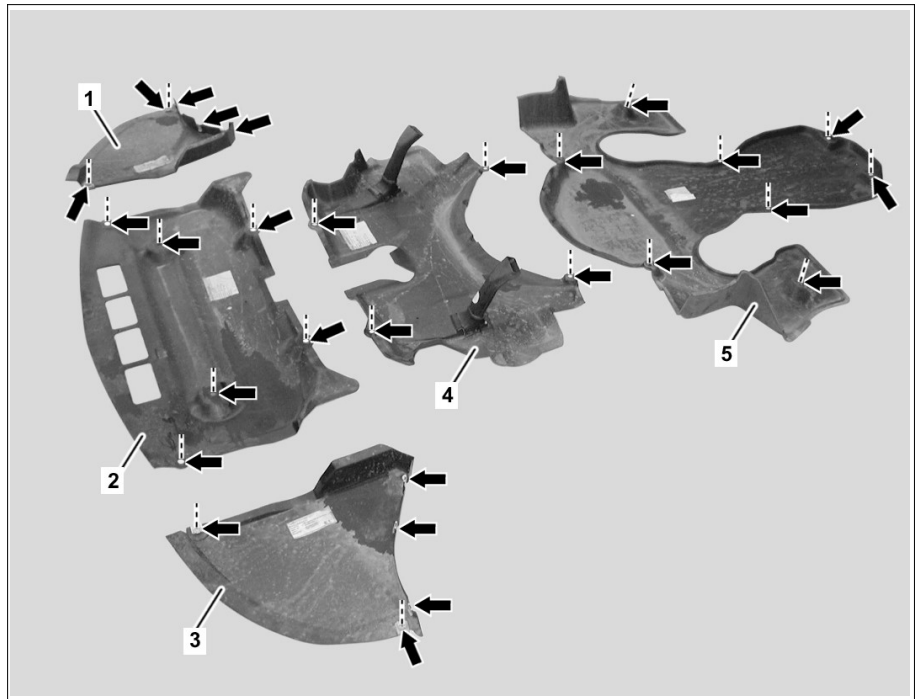

MODEL 230 except CODE (P99) "AMG Black Series" special model

- 1 Right front engine compartment paneling
- 2 Center front engine compartment paneling
- 3 Left front engine compartment paneling
- 4 Engine compartment paneling below engine
- 5 Engine compartment paneling below transmission

P61.20-2019-06

	Remove/install		
Danger!	Risk of death caused by vehicle slipping or toppling off of the lifting platform.	Align vehicle between the columns of the lifting platform and position the four support plates at the lifting platform support points specified by the vehicle manufacturer.	AS00.00-Z-0010-01A
1	Lift vehicle with two-post lift		
2	Unscrew bolts (arrows) from engine compartment paneling below engine (5) and remove paneling.		
3	Unscrew bolts (arrows) from engine compartment paneling below transmission (6) and remove paneling		
4	Unscrew bolts (arrows) from front center engine compartment paneling (2) and remove paneling		
5	Unscrew bolts (arrows) from left front engine compartment paneling (3) and right front engine compartment paneling (1)		
6	Remove left engine compartment paneling (3) and right engine compartment paneling (1).		
7	Install in the reverse order		