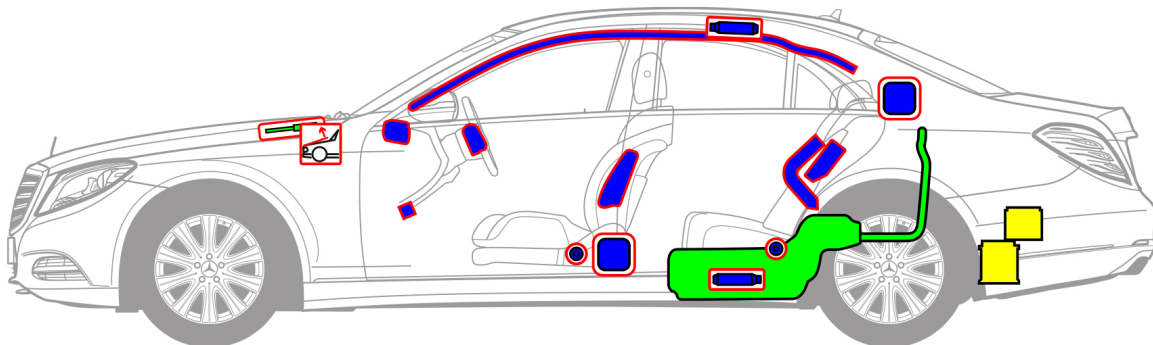

S-Class sedan, Model 222

As Of 2013

1 Main battery

2 Additional battery

Legend

 Airbag

 Gas generator

Seat belt
tensioner/Emergency
tensioning retractor

 Gas-filled strut

 Fuel tank

Restraint
systems control
unit

 12 V Battery

 Active engine
hood