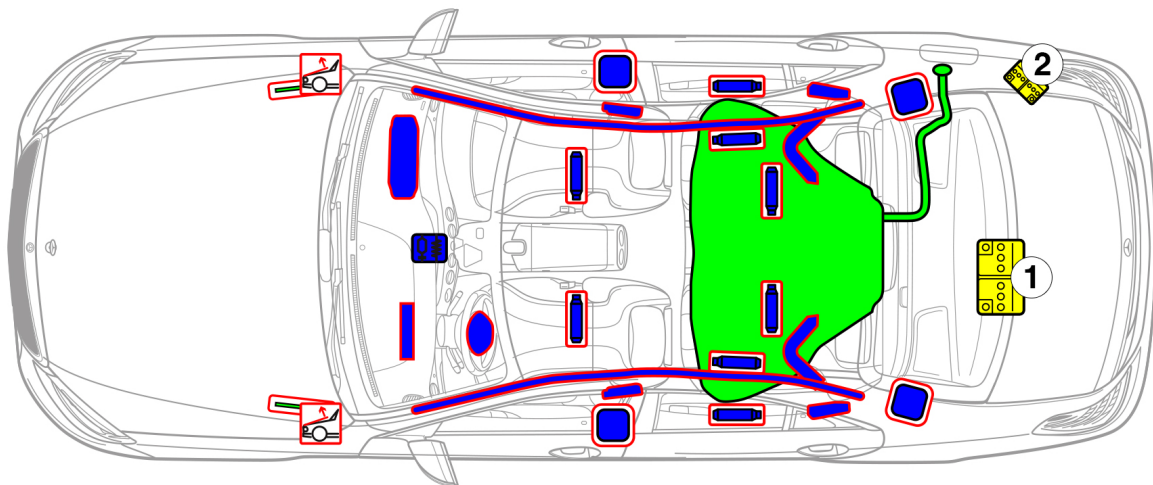

S-Class sedan, Model 222

As Of 2013

1 Main battery

2 Additional battery

Legend

 Airbag

 Gas generator

Seat belt
tensioner/Emergency
tensioning retractor

 Gas-filled strut

 Fuel tank

Restraint
systems control
unit

 12 V Battery

 Active engine
hood