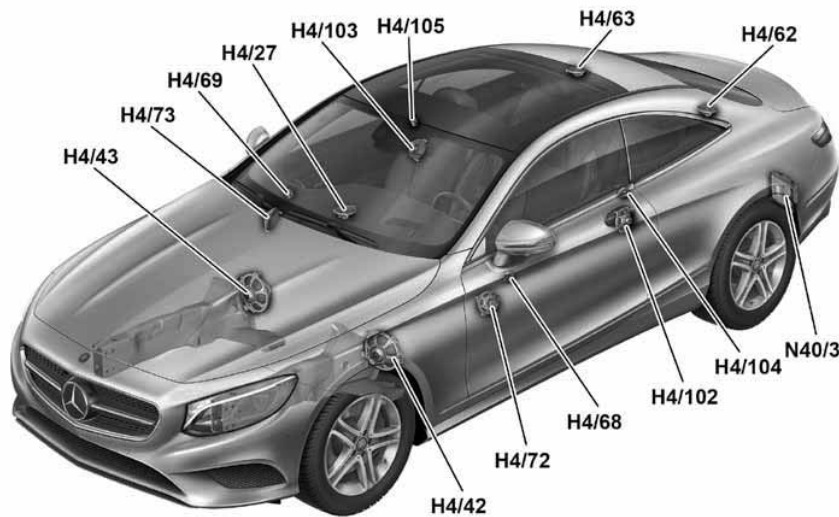

Sound system

Burmester® surround sound system (code 810)

The Burmester® surround sound system special equipment has speakers and an additional amplifier with DSP (Digital Sound Processing).

Compared to the standard equipment, there is one extra speaker in the center of the instrument panel and an additional rear surround sound system midrange speaker installed on both the left and right sides of the rear shelf.

Burmester® High-End 3D surround sound system (code 811)

Another item of special equipment is the High-End 3D surround sound system from Burmester®.

The tweeters and midrange speakers of this system are installed centrally on the instrument panel, in the overhead control panel, in the center console, in the doors on both sides, in the rear sidewall cover and in the rear surround sound system. The bass speakers are located in the rear sidewall cover, in the doors on both sides, in the left and right footwell and in the rear. The trunk contains an active bass box with an output of 400 W and a 24-channel amplifier with active diplexer and a total output of 1540 W.