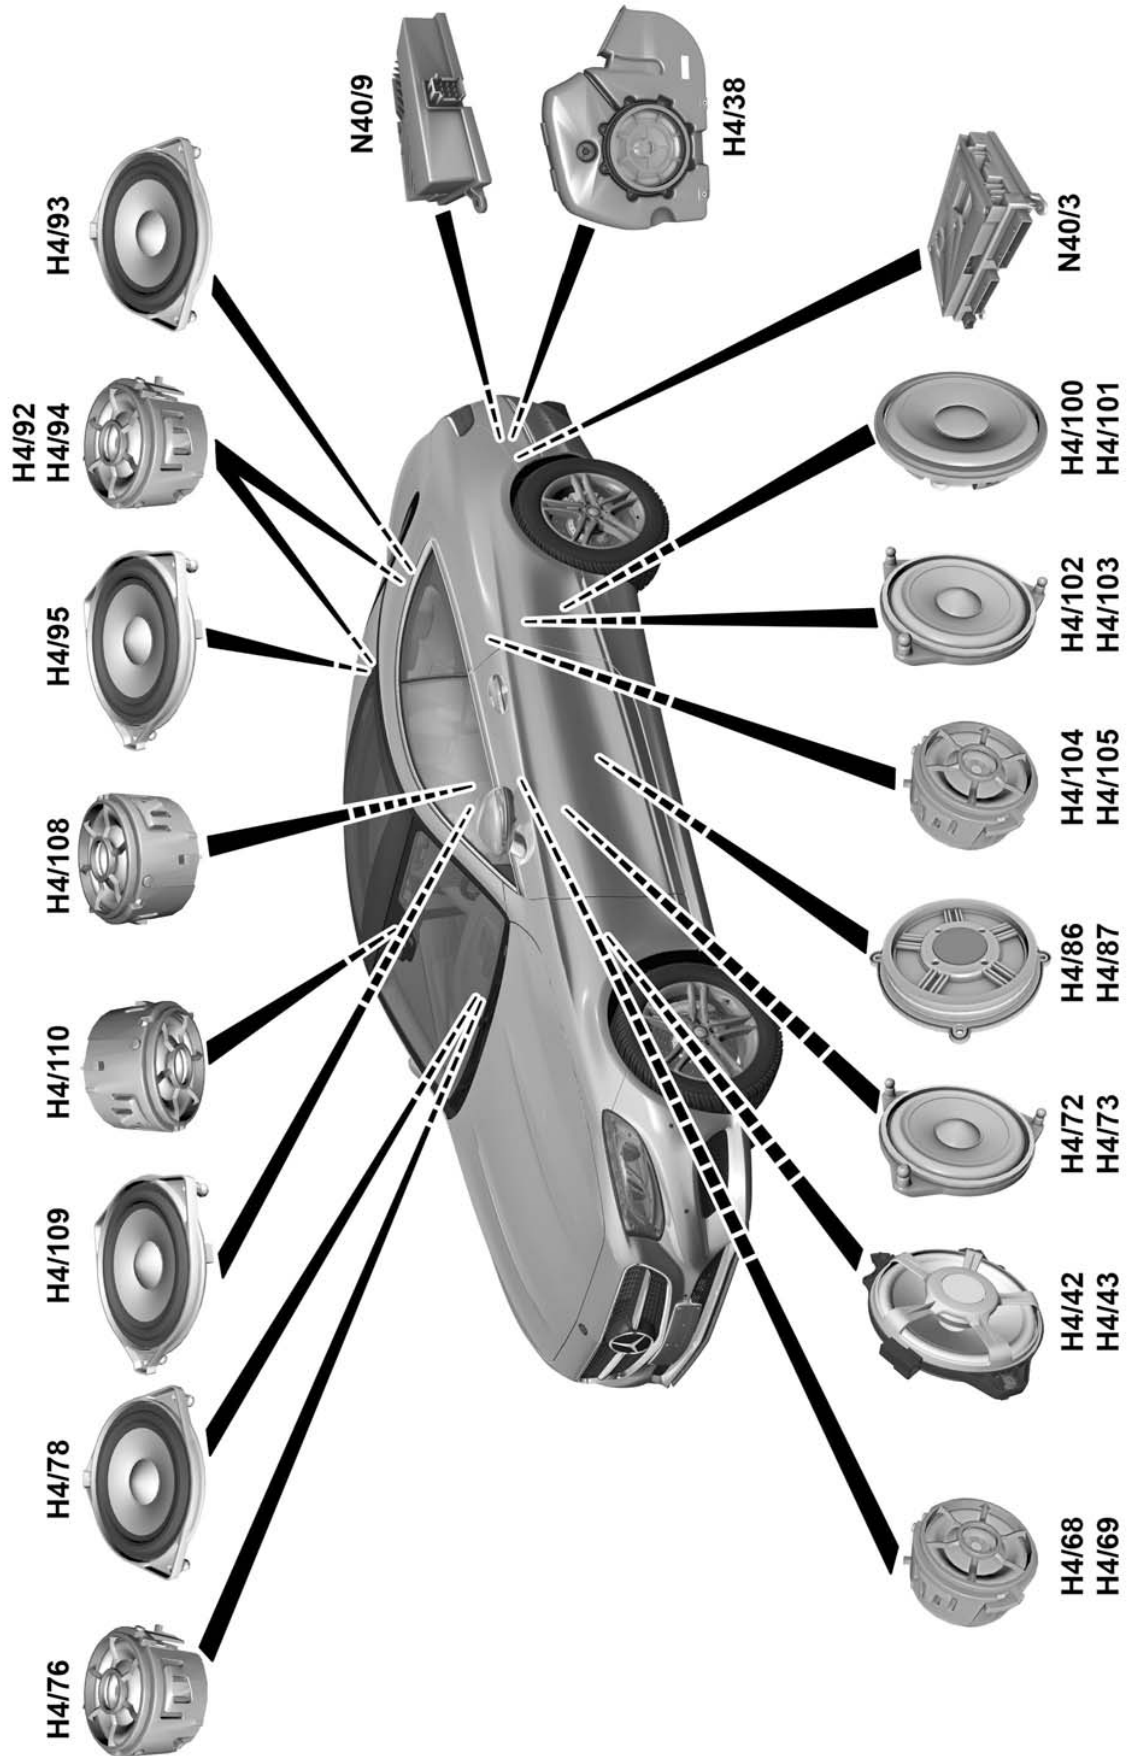

P82.62-4103-00