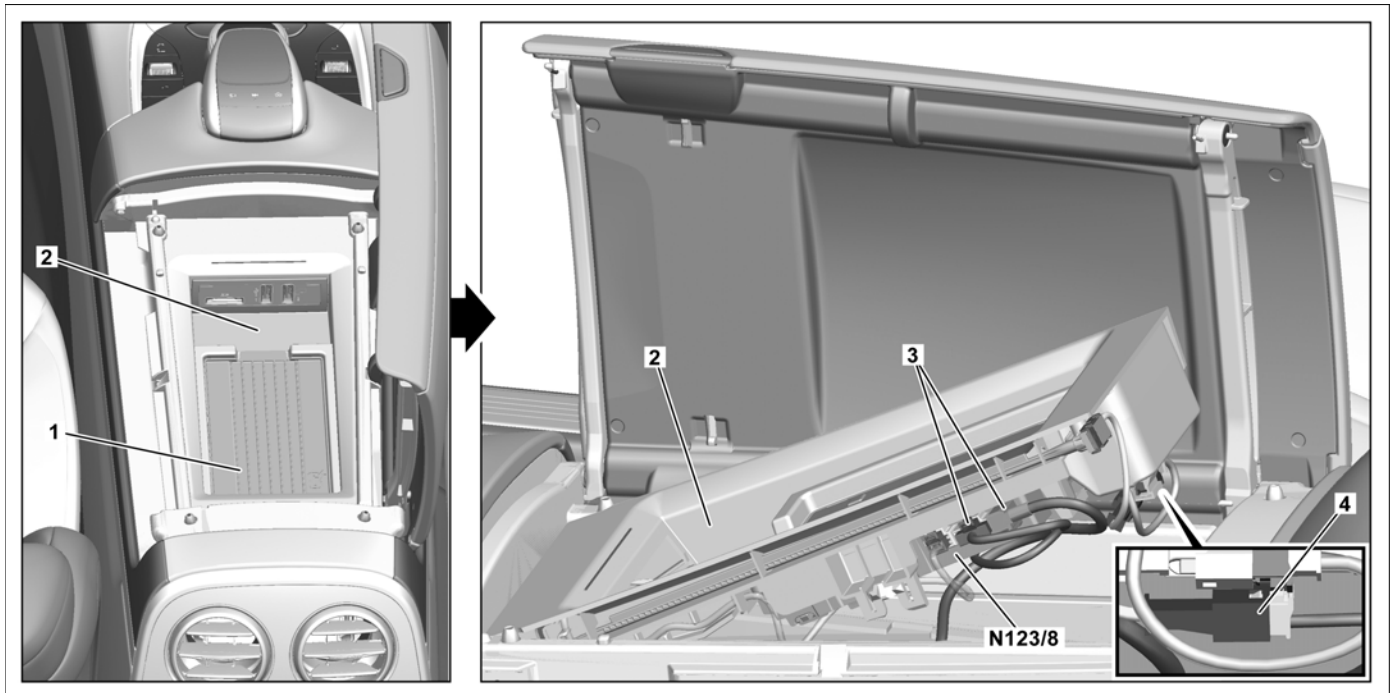

**Model** 217.3, 222  
as of model year 2018

Shown on model 222 with code 582 (Rear air conditioning system) and code 897 (Wireless mobile phone charging)

5 *Extraction hook*

P68.10-5481-06

P82.70-7905-09

Shown on model 222 with code 582 (Rear air conditioning system) and code 897 (Wireless mobile phone charging)

1 *Rubber mat*  
2 *Stowage compartment*  
3 *Electrical connector*

4 *Electrical connector*  
N123/8 *Mobile phone cradle control unit*

Shown on model 222 except code 582 (Rear air conditioning system) and with code 897 (Wireless mobile phone charging)

- 1 Rubber mat
- 2 Stowage compartment
- 3 Electrical connectors
- N123/8 Mobile phone cradle control unit