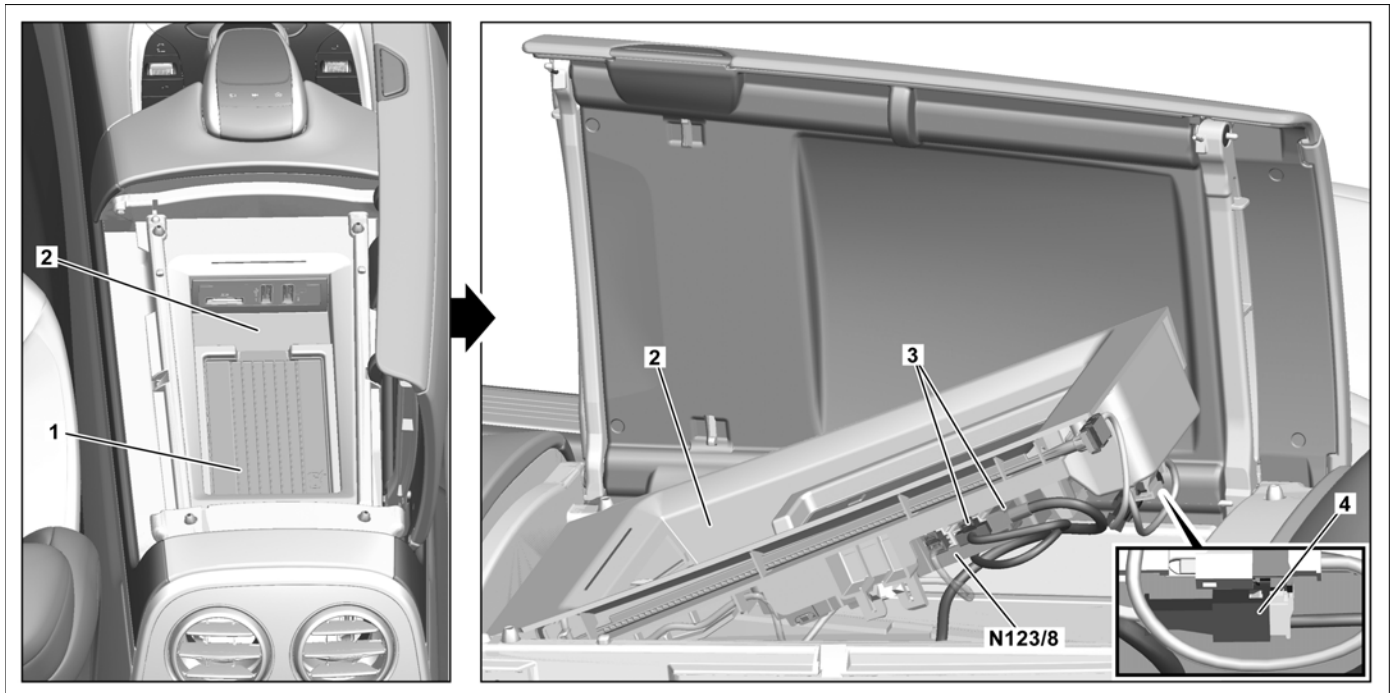

Model 217.3, 222
as of model year 2018

Shown on model 222 with code 582 (Rear air conditioning system) and code 897 (Wireless mobile phone charging)

5 *Extraction hook*

P68.10-5481-06

P82.70-7905-09

Shown on model 222 with code 582 (Rear air conditioning system) and code 897 (Wireless mobile phone charging)

1 *Rubber mat*
2 *Stowage compartment*
3 *Electrical connector*

4 *Electrical connector*
N123/8 *Mobile phone cradle control unit*

Shown on model 222 except code 582 (Rear air conditioning system) and with code 897 (Wireless mobile phone charging)

- 1 Rubber mat
- 2 Stowage compartment
- 3 Electrical connectors
- N123/8 Mobile phone cradle control unit

P82.70-7902-06

	Notes on avoiding damage to optical fibers during repair work		AH82.60-P-0001-05AK
	Information on preventing damage to electronic components due to electrostatic discharge		AH54.00-P-0001-01A
	Remove/install		
1	Remove multimedia connection unit in front stowage compartment		AR82.60-P-1032LFM
2	Remove rubber mat (1)		
3	Insert extraction hook (5) in opening (arrow)	Model 222 as of model year 2018 with code 582 (Rear air conditioner) Extraction hook	*140589023300
4.1	Unclip stowage compartment (2) using the extraction hook (5)	Model 222 as of model year 2018 with code 582 (Rear air conditioner) Extraction hook	*140589023300
4.2	Unclip stowage compartment (2)	Model 217.3 as of model year 2018 Model 222 as of model year 2018 except code 582 (Rear air conditioner) Mounting wedge	*110589035900
5	Release and disconnect electrical connections (3)	Model 217.3, 222 as of model year 2018 with code 897 (Wireless mobile phone charging) Model 217.3, 222 as of model year 2018 with code 899 (Multifunction telephony)	
6	Remove chafe protection and release and disconnect electrical connection (4)	Model 222 as of model year 2018 with code 582 (Rear air conditioner)	
7	Remove stowage compartment (2)		
8	Install in the reverse order		