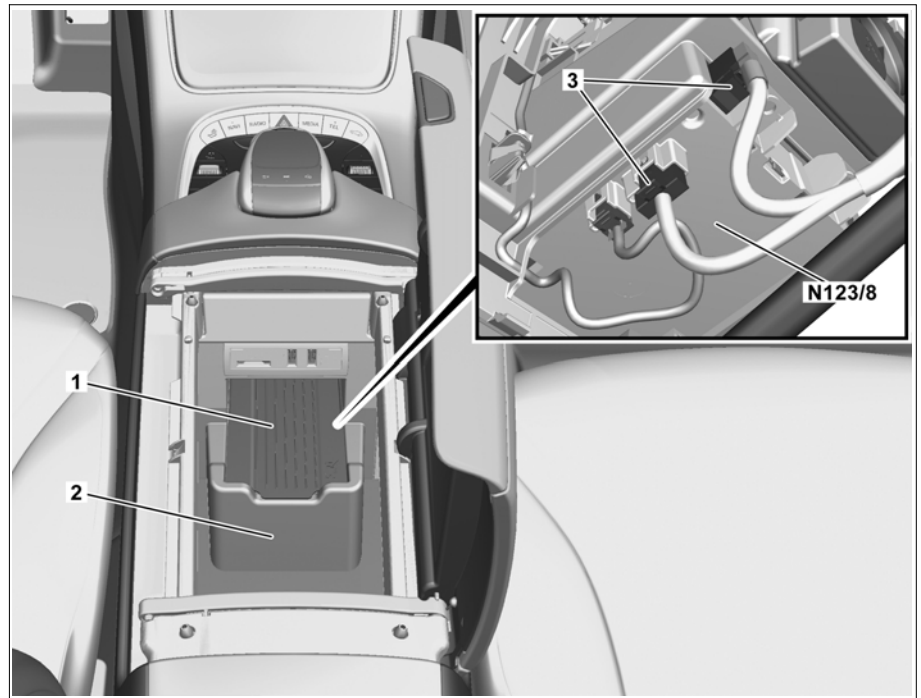

Model 217.3, 222
as of model year 2018

Shown on model 222 with code 582 (Rear air conditioning system) and code 897 (Wireless mobile phone charging)

5 *Extraction hook*

P68.10-5481-06

P82.70-7905-09

Shown on model 222 with code 582 (Rear air conditioning system) and code 897 (Wireless mobile phone charging)

1 *Rubber mat*
2 *Stowage compartment*
3 *Electrical connector*

4 *Electrical connector*
N123/8 *Mobile phone cradle control unit*

Shown on model 222 except code 582 (Rear air conditioning system) and with code 897 (Wireless mobile phone charging)

- 1 Rubber mat
- 2 Stowage compartment
- 3 Electrical connectors
- N123/8 Mobile phone cradle control unit

P82.70-7902-06

	Notes on avoiding damage to optical fibers during repair work		AH82.60-P-0001-05AK
	Information on preventing damage to electronic components due to electrostatic discharge		AH54.00-P-0001-01A
	Remove/install		
1	Remove multimedia connection unit in front stowage compartment		AR82.60-P-1032LFM
2	Remove rubber mat (1)		
3	Insert extraction hook (5) in opening (arrow)	Model 222 as of model year 2018 with code 582 (Rear air conditioner) Extraction hook	*140589023300
4.1	Unclip stowage compartment (2) using the extraction hook (5)	Model 222 as of model year 2018 with code 582 (Rear air conditioner) Extraction hook	*140589023300
4.2	Unclip stowage compartment (2)	Model 217.3 as of model year 2018 Model 222 as of model year 2018 except code 582 (Rear air conditioner) Mounting wedge	*110589035900
5	Release and disconnect electrical connections (3)	Model 217.3, 222 as of model year 2018 with code 897 (Wireless mobile phone charging) Model 217.3, 222 as of model year 2018 with code 899 (Multifunction telephony)	
6	Remove chafe protection and release and disconnect electrical connection (4)	Model 222 as of model year 2018 with code 582 (Rear air conditioner)	
7	Remove stowage compartment (2)		
8	Install in the reverse order		