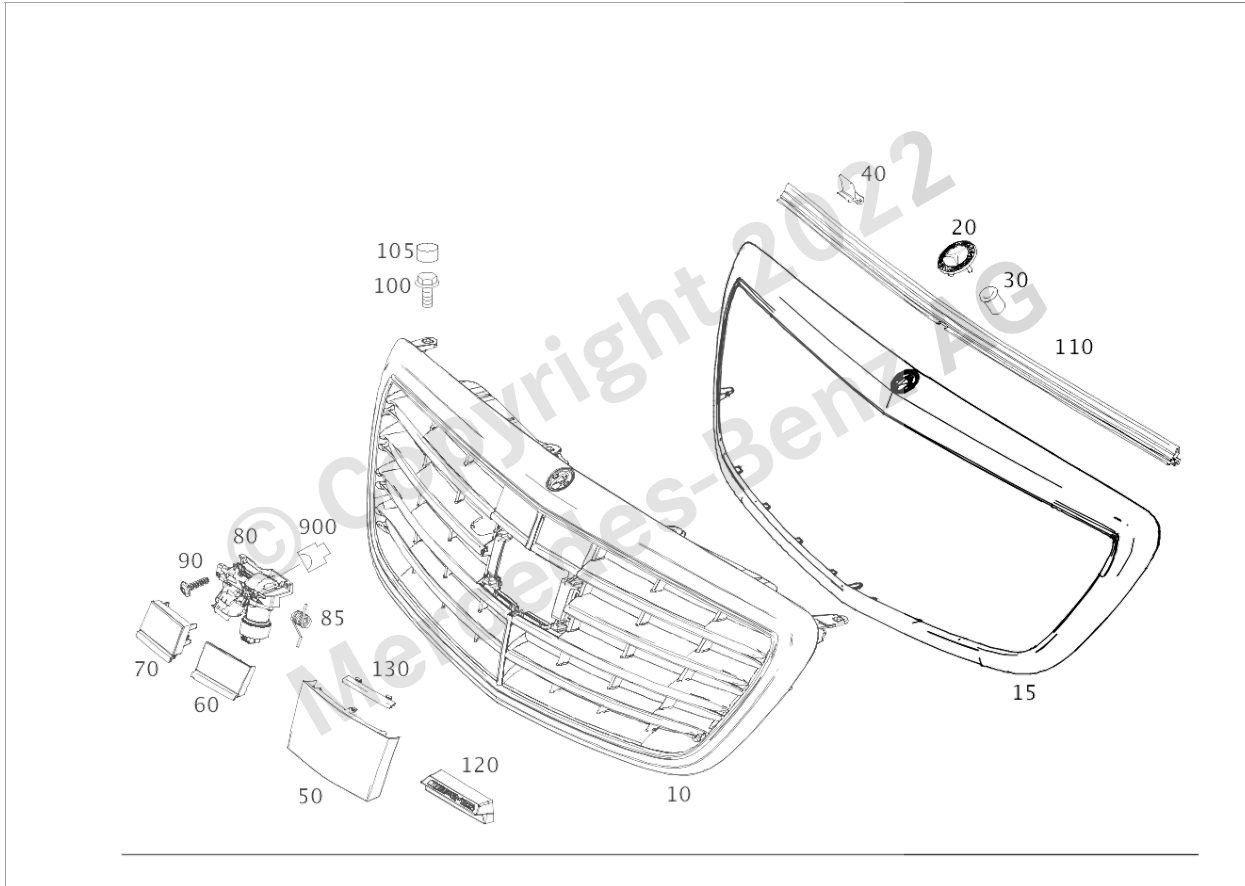

- Parts list -

<b>Vehicle</b>	WDDUG8DB6JA420614 (P27)	S 560 Sedan (long wheelbase)	
<b>Color</b>	989 - Emerald green - metallic finish	<b>Equipment</b>	524 - Exclusive leather - brown
FIN: WDD2221831A420614		<b>Assortment class</b>	PC
<b>Group</b>	88 ATTACHMENT PARTS	<b>Sub-group</b>	135 RADIATOR GRILL

Image ID: drawing\_B88135000237

Item	Part number	Designation/additional information	Qty
10	A 222 880 25 00 9040  	RADIATOR GRILLE Front inner part  Code: 501+233+(808/809/800/801/802);	1
15	A 222 888 00 51 	FRAME, RADIATOR GRILLE Radiator grille	1
20	A 000 817 19 01 	* COMPANY SIGN Star to radiator grille	1
30	A 168 997 13 81 	* GROMMET Company sign to radiator grille	2
40	A 222 995 00 75 	* SPACER Spacer	3
50	A 222 821 14 00 	* COVER, RADAR SENSOR Center radar sensor  Code: 233+(808/809/800/801/802);	1
60	A 222 885 02 26 9040  	* COVER FLAP Left radiator grille  Code: 501+-(M157/M177/M277/M278/M279);	1

## Parts Information

Item	Part number	Designation/additional information	Qty
80	A 222 750 07 00 	* SWIVEL DRIVE Front camera  Code: 501+(808/809/800/801/802);	1
85	A 001 993 38 20 	* TORSION SPRING Swivel drive  Code: 501/M157/M177/M277/M279;	1
90	A 006 990 09 12  	* FILLISTER HEAD SCREW Holder mount; 4X17  Code: 501;	4
100	A 005 990 64 00	COMBI-HEXAGON HEAD BOLT Radiator grille to carrier	4
105	A 193 766 01 35	CAP Bolt head cover	2
110	A 222 887 00 98	ENGINE HOOD SEAL Radiator grille	1
900	A 027 545 79 26	COUPLING HOUSING Swivel drive M35/1  Code: 501;	1