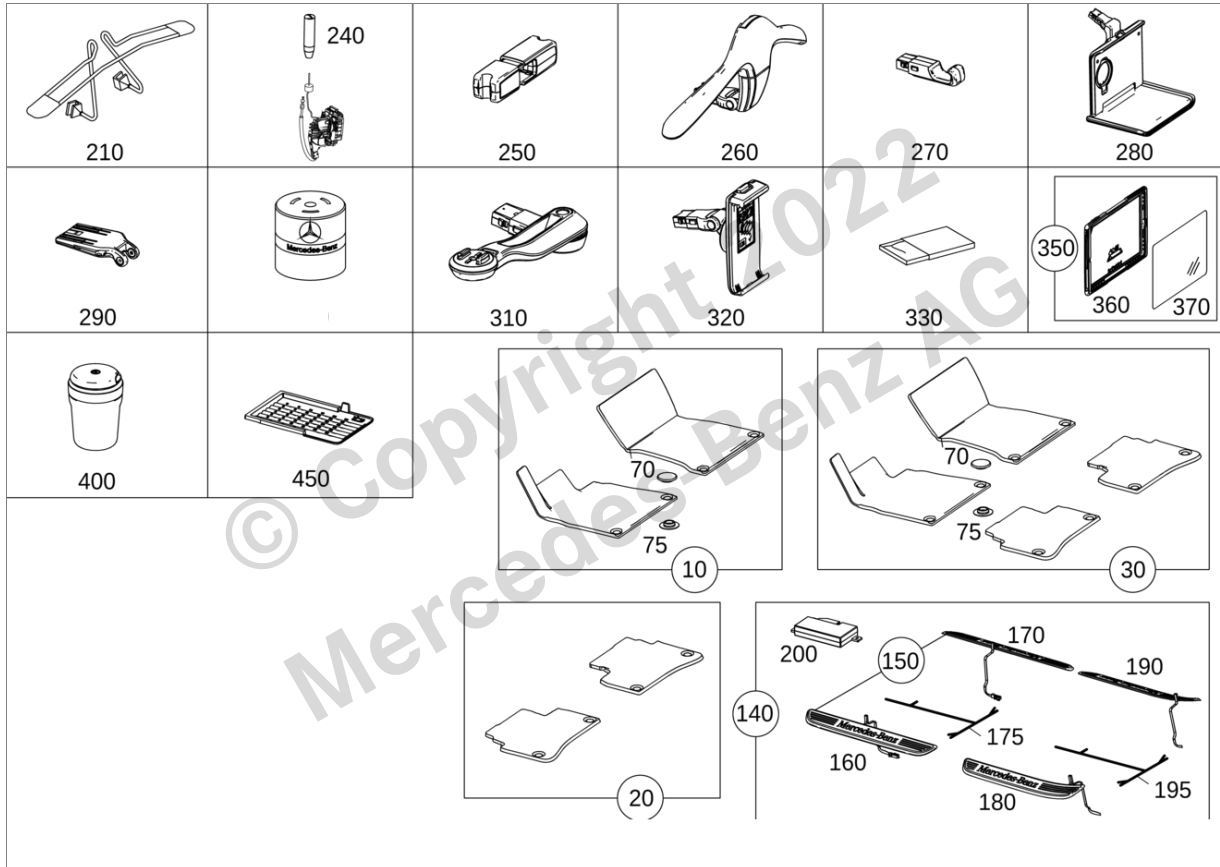

- Parts list -

**Vehicle** C222182 (P24) S 500 Sedan (long wheelbase), S 500/550 Sedan (long wheelbase)  
**Assortment class** PC  
**Group** 98 ACCESSORIES  
**Sub-group** 080 INTERIOR EQUIPMENT

Image ID: drawing\_B9808000049

Item	Part number	Designation/additional information	Qty
300	A 222 899 01 88 	FLACON Empty flacon  Code: P21;	1
300	A 000 899 01 88 	FLACON Aroma system: Sports Mood  Code: P21;	1
300	A 000 899 02 88 	FLACON Aroma system: Downtown Mood  Code: P21;	1
300	A 000 899 03 88 	FLACON Aroma system: Nightlife Mood  Code: P21;	1
300	A 222 899 06 00 	FLACON Aroma system: Freeside Mood  Code: P21;	1
300	A 238 899 04 00 	FLACON Aroma system: Daybreak Mood  Code: P21;	1