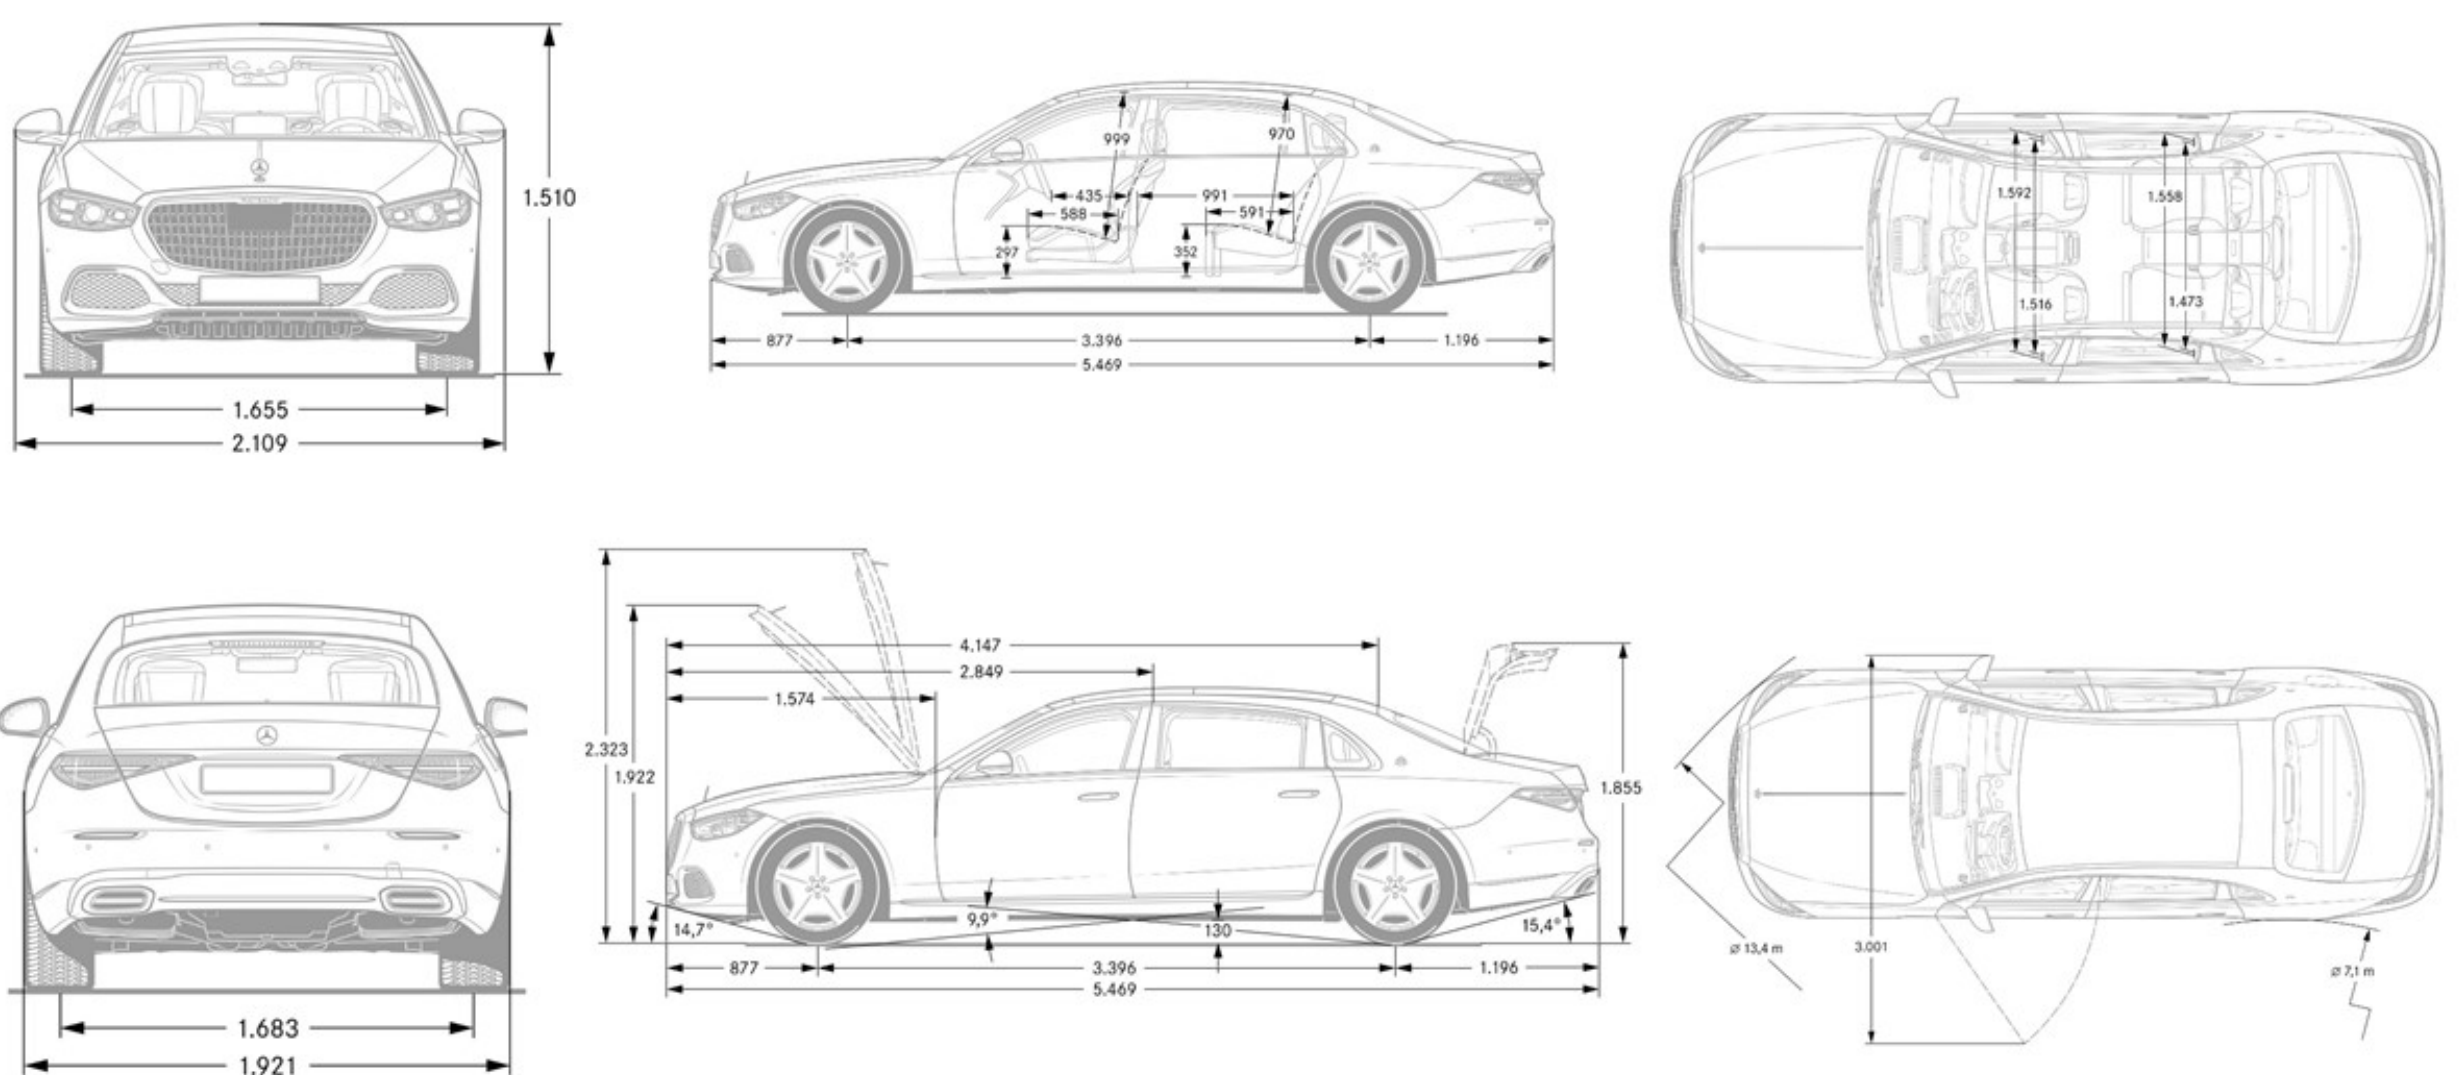

Specifications

S580Z4

Chassis

Drivetrain

Transmission 9G-TRONIC 9-Speed Automatic Transmission

Drive Configuration All-wheel Drive

Engine

Engine Configuration 4.0L V8 Biturbo engine with Mild-Hybrid

ICE Power (hp) 496 hp

Torque (lb-ft) 516 lb-ft

Compression Ratio TBD

Fuel Requirement (Octane) TBD

Fuel Tank Size (gallons) 22.19

Displacement (cc) 3982

Performance

Acceleration 0-60pmg (sec) TBD

Top Speed (mph) 130

Transmission Speeds 9

Towing Capacity (lbs) TBD

Maximum Load TBD

Fuel Economy

City Fuel Economy TBD

Highway Fuel Economy TBD

Emission Certification TBD

Exterior Dimensions

Vehicle Length (in.) 215.3

Vehicle Height (in.) 59.4

Vehicle Width w/ exterior mirrors (in.) 83.0

Wheelbase (in.) 133.7

Curb Weight (lbs) TBD

Track Width Front/Rear (in.) TBD

Interior Dimensions

Trunk Size (cubic feet) 12.9