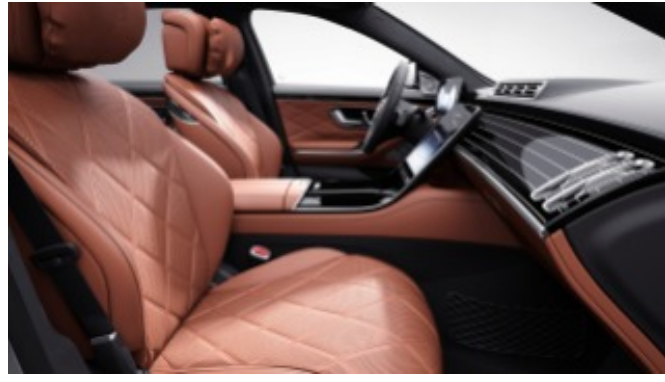

Upholstery

Exclusive Nappa Leather

511 - Exclusive Maybach Leather Black

Click to Enlarge/ Requires 71U (MANUFAKTUR Roof Liner in Black Nappa Leather)

514 - Exclusive Maybach Leather Sienna Brown & Black

Click to Enlarge/ Requires 71U (MANUFAKTUR Roof Liner in Black Nappa Leather) Not Available with C32 (Kalahari Gold Upper / Onyx Black Lower)