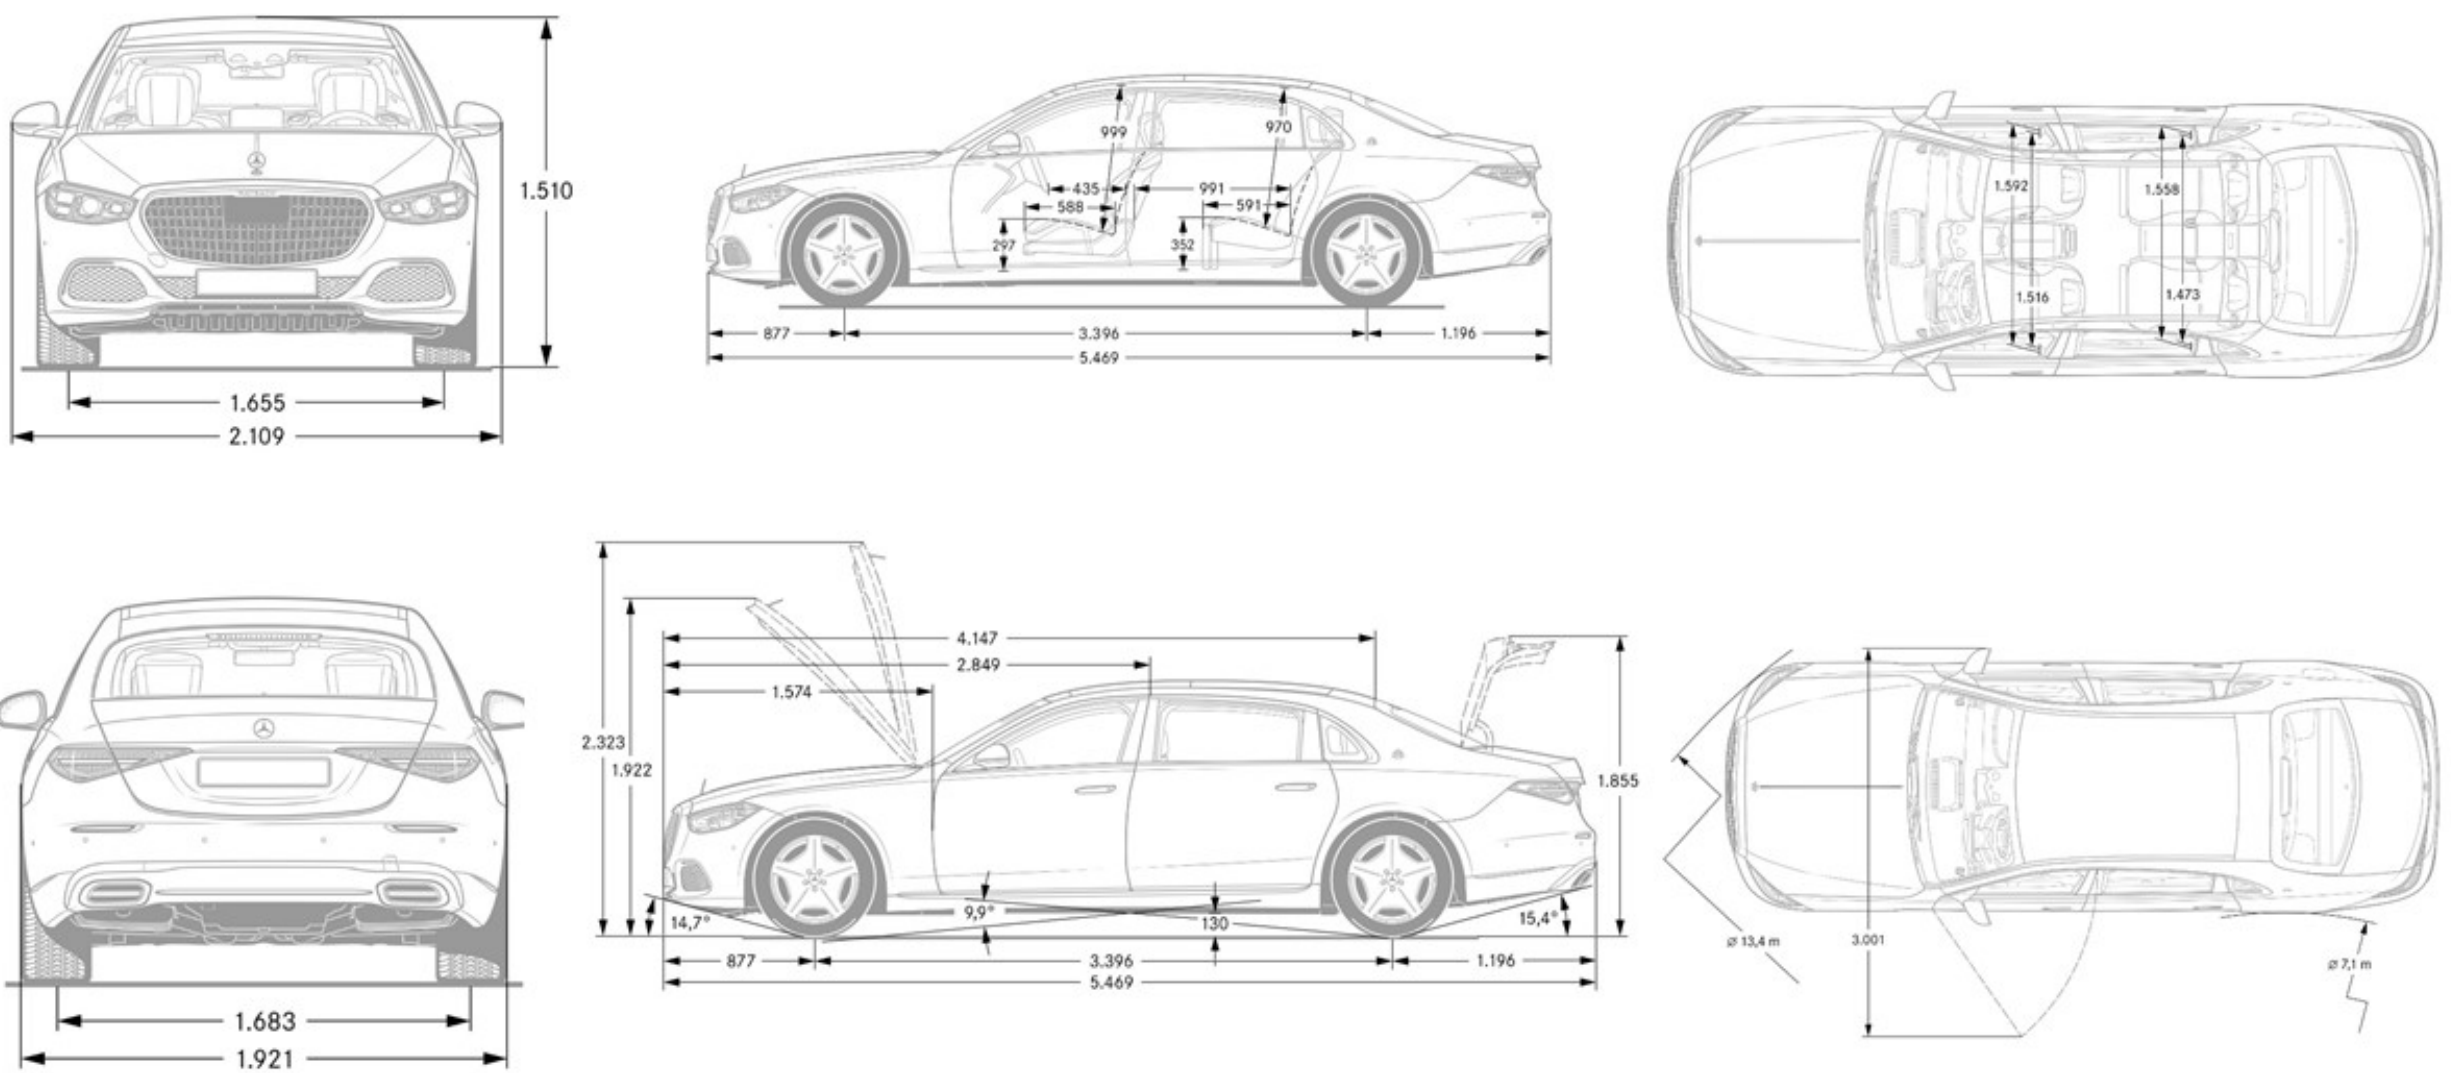

Chassis

Drivetrain

Transmission	9G-TRONIC 9-Speed Automatic Transmission
Drive Configuration	All-wheel Drive

Engine

Engine Configuration	6.0L V12 Biturbo
ICE Power (hp)	621 hp
Torque (lb-ft)	664 lb-ft
Compression Ratio	TBD
Fuel Requirement (Octane)	TBD
Fuel Tank Size (gallons)	22.19
Displacement (cc)	5980

Performance

Acceleration 0-60pmg (sec)	4.5
Top Speed (mph)	130
Transmission Speeds	9
Towing Capacity (lbs)	TBD
Maximum Load	TBD

Fuel Economy

City Fuel Economy	TBD
Highway Fuel Economy	TBD
Emission Certification	TBD

Exterior Dimensions

Vehicle Length (in.)	215.3
Vehicle Height (in.)	59.4
Vehicle Width w/ exterior mirrors (in.)	83.0
Wheelbase (in.)	133.7
Curb Weight (lbs)	TBA
Track Width Front/Rear (in.)	TBD

Interior Dimensions

Trunk Size (cubic feet)	12.3