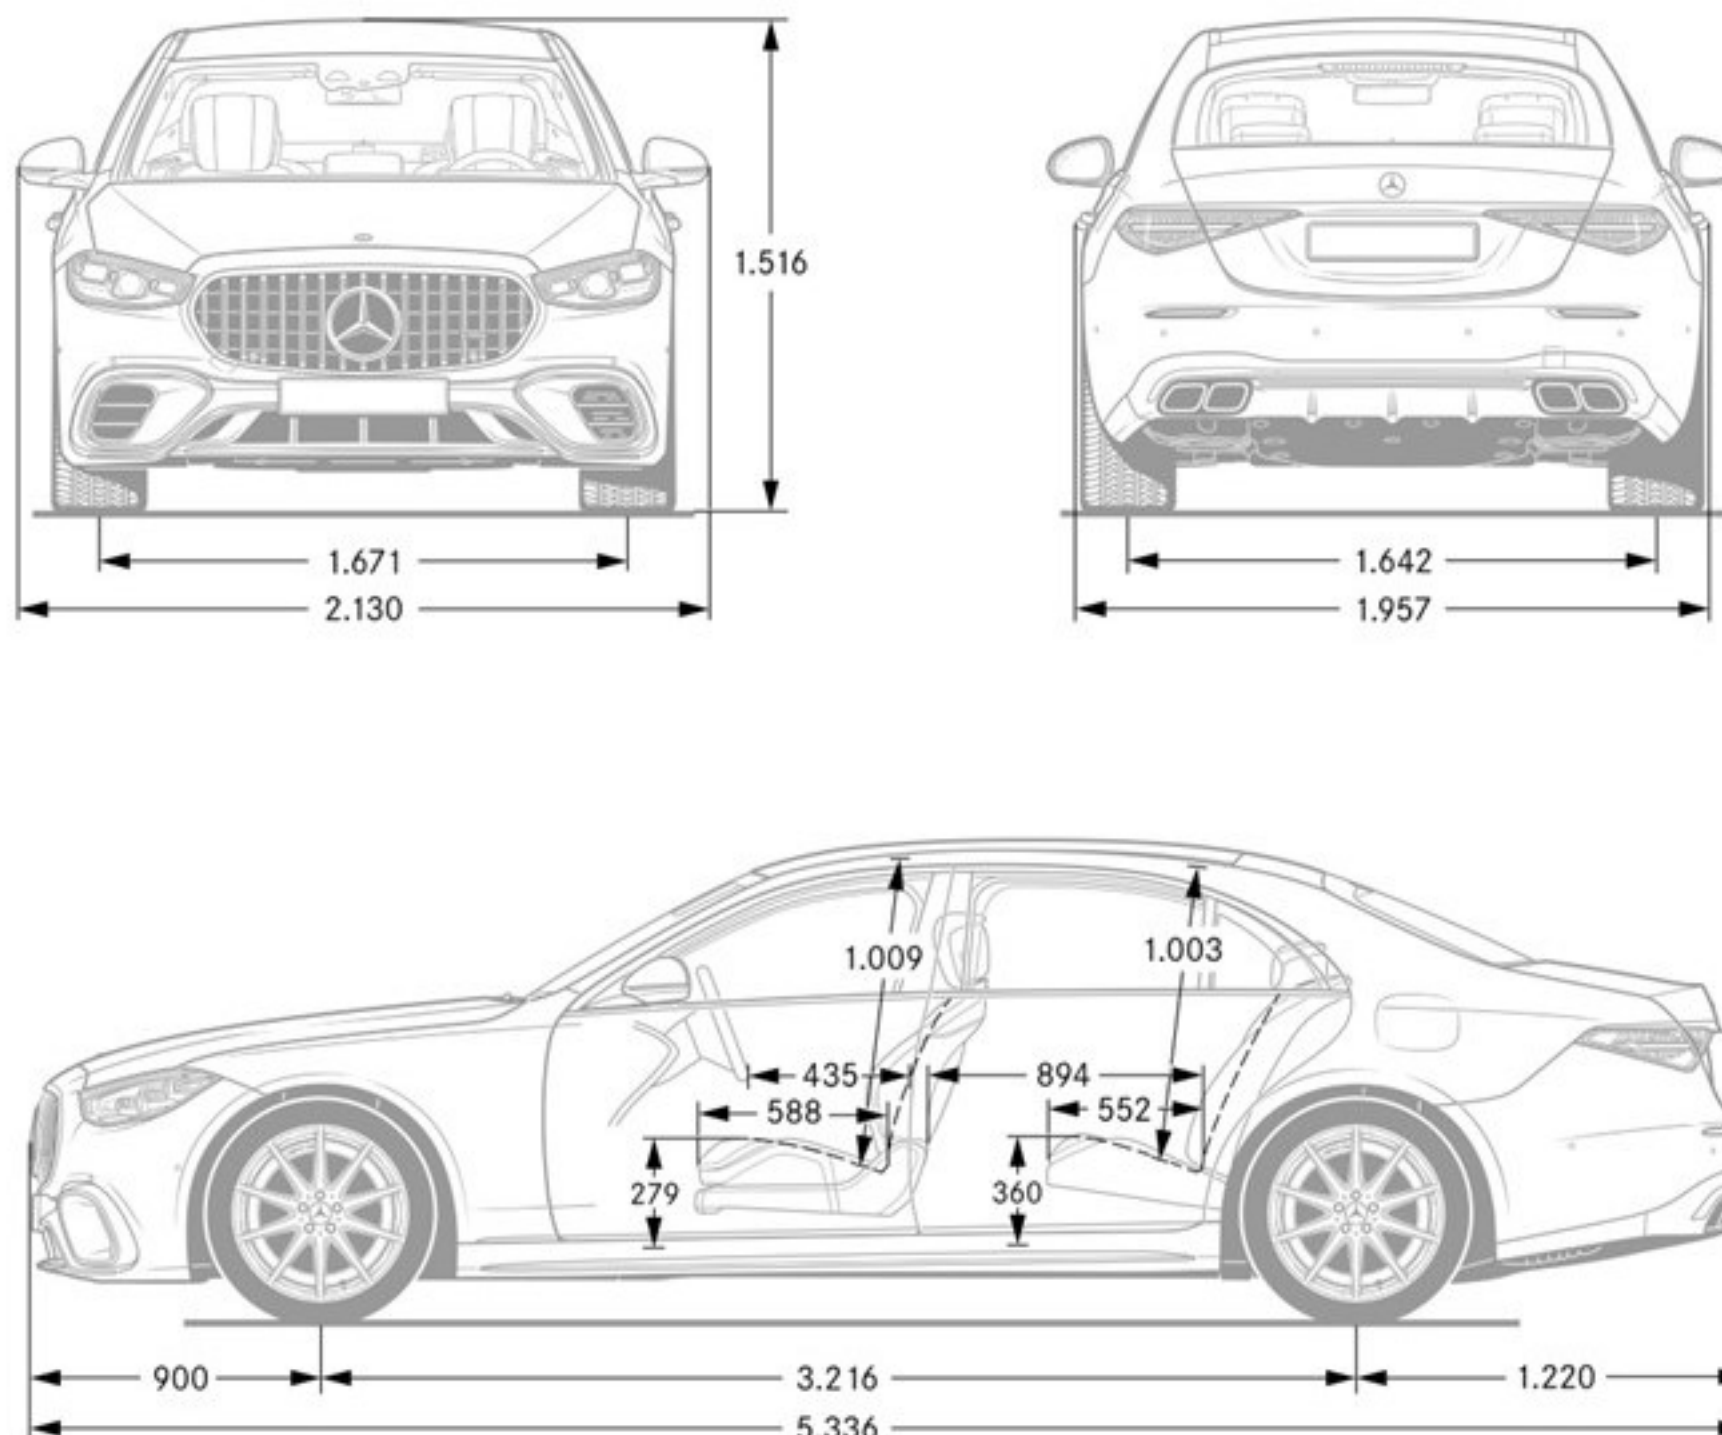

Specifications

S63E4

Chassis

Drivetrain

Transmission	9G-TRONIC 9-Speed Automatic Transmission
Drive Configuration	All-wheel Drive

Engine

Engine Configuration	P3 Hybrid: Handcrafted AMG 4.0L V8 Biturbo w/ permanently-excited synchronous electric motor
Power (hp)	max power output: 791 hp : 604 hp @ 5.500-6.500 rpm
Torque (lb-ft)	Max Torque 1055 lb-ft : 664 lb-ft @ 2500 -4500 Nm at rpm
Compression Ratio	8:6:1
Fuel Requirement (Octane)	TBD
Fuel Tank Size (gallons)	20.1
Displacement (cc)	3982

Performance

Acceleration 0-60pmg (sec)	3.3
Top Speed (mph)	155
Transmission Speeds	AMG SPEEDSHIFT® MCT 9G
Towing Capacity (lbs)	TBD
Maximum Load	TBD

Fuel Economy

City Fuel Economy	TBD
Highway Fuel Economy	TBD
Emission Certification	TBD

Exterior Dimensions

Vehicle Length (in.)	208.2
Vehicle Height (in.)	59.2
Vehicle Width w/ exterior mirrors (in.)	83.0
Wheelbase (in.)	126.6
Curb Weight (lbs)	4761.9
Track Width Front/Rear (in.)	65.2/ 65.0

Interior Dimensions

Trunk Size (cubic feet)	18.9