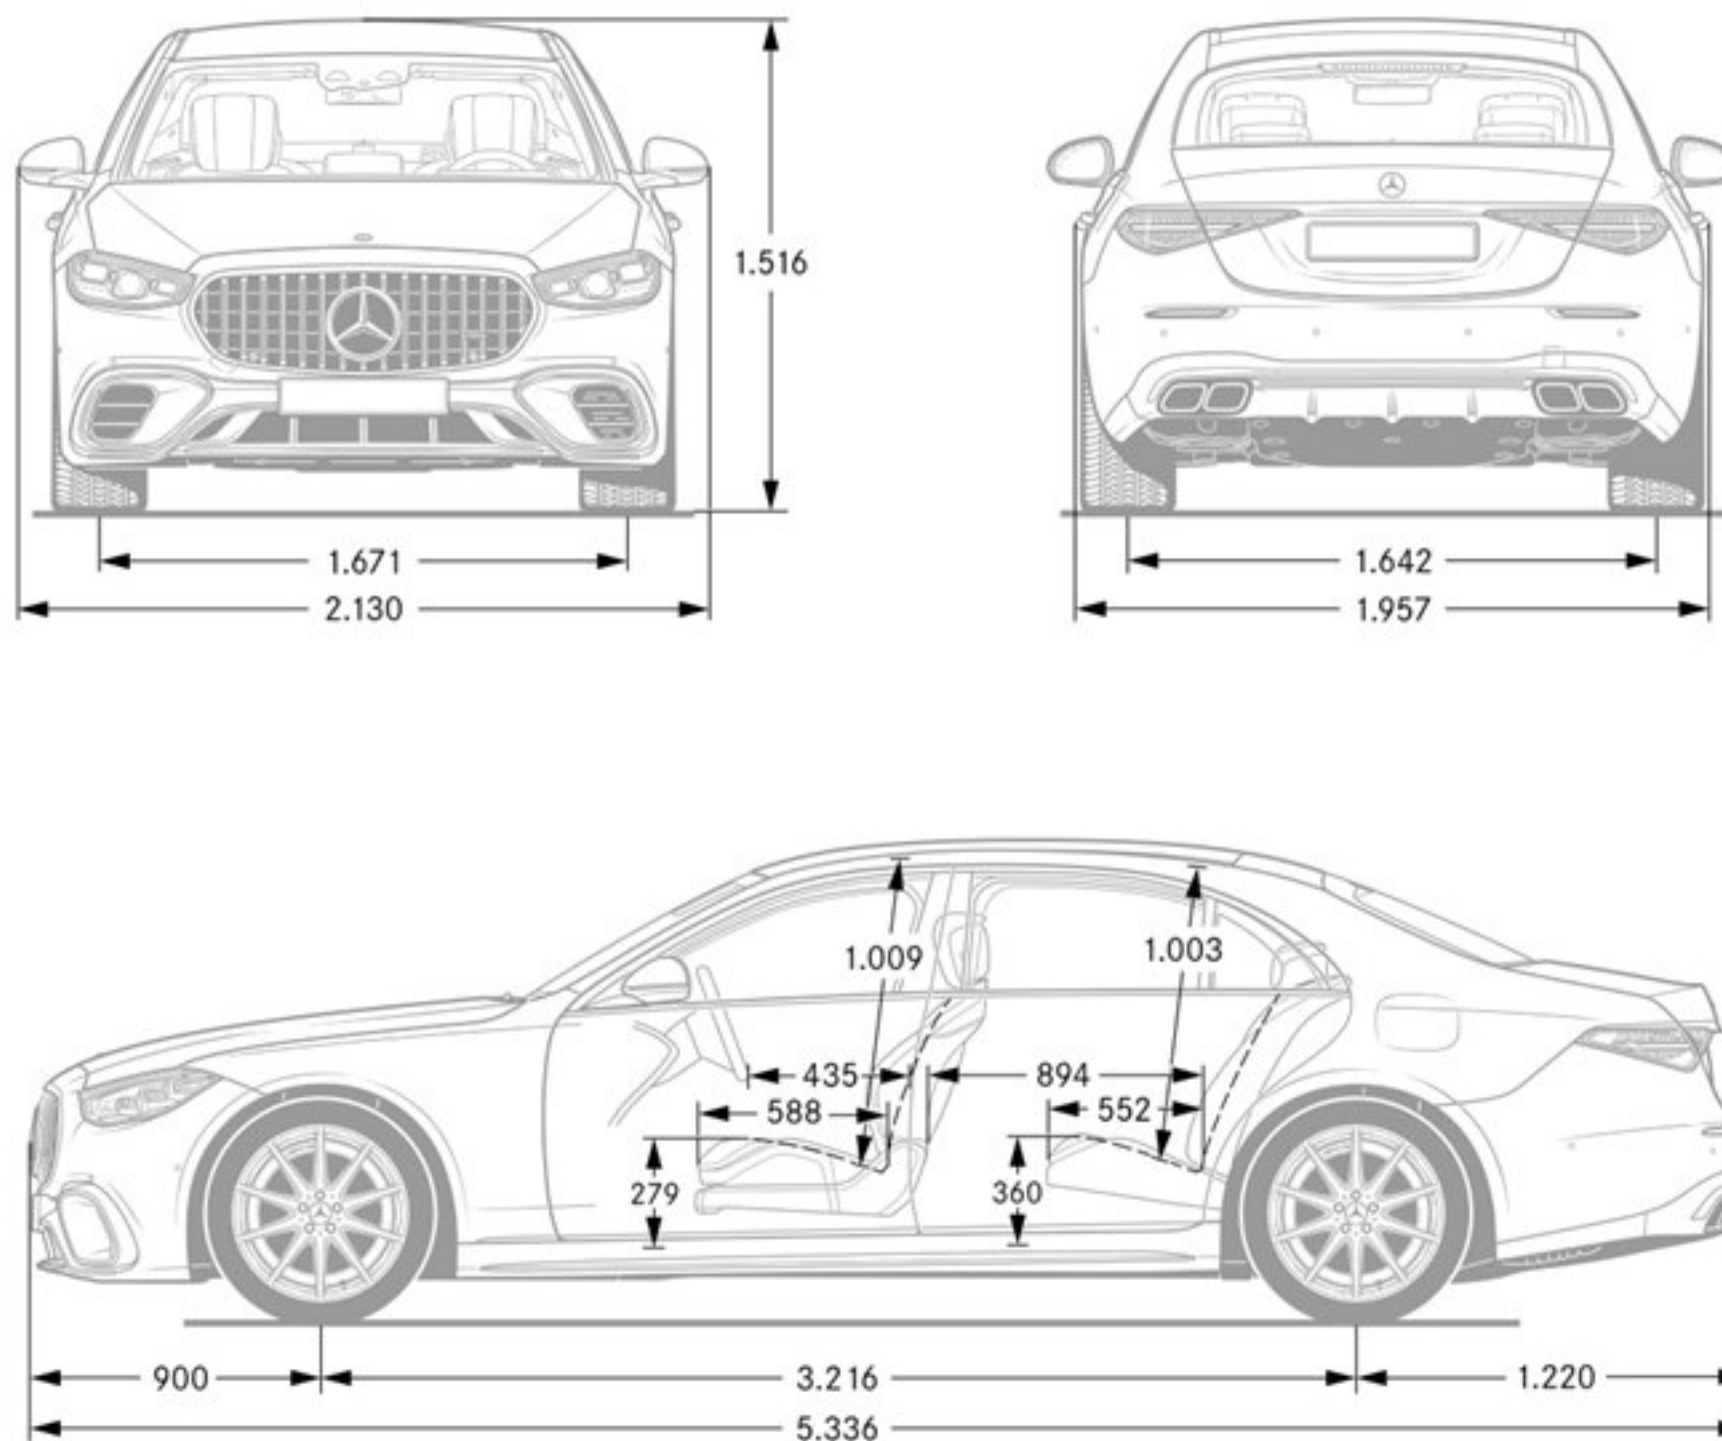

Specifications

S63E V4

Chassis

Drivetrain

Transmission	9G-TRONIC 9-Speed Automatic Transmission
Drive Configuration	All-wheel Drive

Engine

Engine Configuration	P3 Hybrid: Handcrafted AMG 4.0L V8 Biturbo w/ permanently-excited synchronous electric motor
Power (hp)	max power output: 791 hp : 604 hp @ 5.500-6.500 rpm
Torque (lb-ft)	Max Torque 1055 lb-ft : 664 lb-ft @ 2500 -4500 Nm at rpm
Compression Ratio	8:6:1
Fuel Requirement (Octane)	TBD
Fuel Tank Size (gallons)	20.1
Displacement (cc)	3982

Performance

Acceleration 0-60pmg (sec)	3.3
Top Speed (mph)	155
Transmission Speeds	AMG SPEEDSHIFT® MCT 9G
Towing Capacity (lbs)	TBD
Maximum Load	TBD

Fuel Economy

City Fuel Economy	TBD
Highway Fuel Economy	TBD
Emission Certification	TBD

Exterior Dimensions

Vehicle Length (in.)	208.2
Vehicle Height (in.)	59.2
Vehicle Width w/ exterior mirrors (in.)	83.0
Wheelbase (in.)	126.6
Curb Weight (lbs)	4761.9
Track Width Front/Rear (in.)	65.2/ 65.0

Interior Dimensions

Trunk Size (cubic feet)	18.9