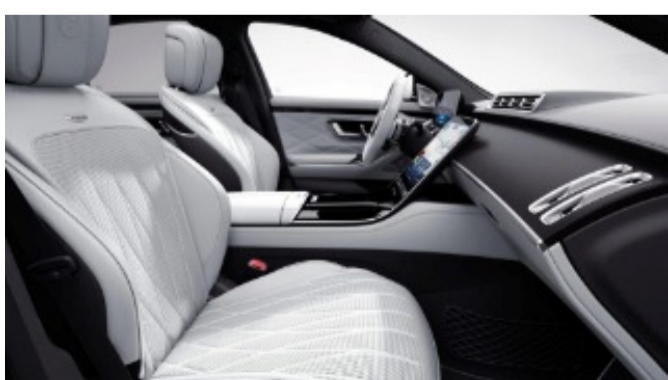

Click to Enlarge/Requires DD6 (MANUFAKTUR Exclusive Interior), DB4 (Rear Seat Package) Requires 61U (Black Microfiber), Requires 1 OF H02/H17/H37/H75/H73

994 - MANUFAKTUR Truffle Brown / Black

Click to Enlarge/Requires DD6 (MANUFAKTUR Exclusive Interior), DB4 (Rear Seat Package) Requires 61U (Black Microfiber), Requires 1 OF H02/H17/H37/H75/H73