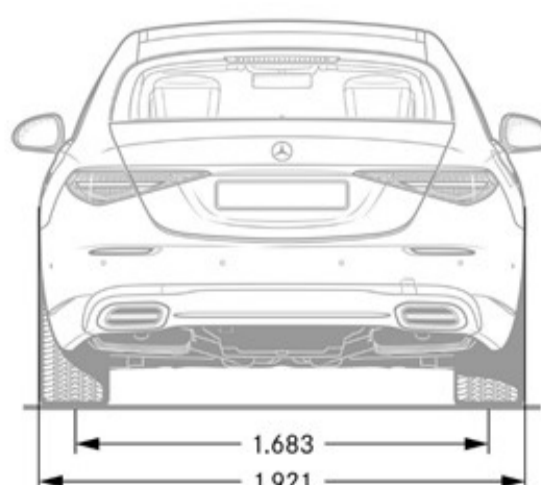

Chassis

Drivetrain

Transmission	9G-TRONIC 9-Speed Automatic Transmission
Drive Configuration	All-wheel Drive

Engine

Engine Configuration	6.0L V12 Biturbo
ICE Power (hp)	621 hp
Torque (lb-ft)	664 lb-ft
Compression Ratio	TBD
Fuel Requirement (Octane)	TBD
Fuel Tank Size (gallons)	22.19
Displacement (cc)	5980

Performance

Acceleration 0-60pmg (sec)	4.5
Top Speed (mph)	130
Transmission Speeds	9
Towing Capacity (lbs)	TBD
Maximum Load	TBD

Fuel Economy

City Fuel Economy	TBD
Highway Fuel Economy	TBD
Emission Certification	TBD

Exterior Dimensions

Vehicle Length (in.)	215.3
Vehicle Height (in.)	59.4
Vehicle Width w/ exterior mirrors (in.)	83.0
Wheelbase (in.)	133.7
Curb Weight (lbs)	TBA
Track Width Front/Rear (in.)	TBD

Interior Dimensions

Trunk Size (cubic feet)	12.3