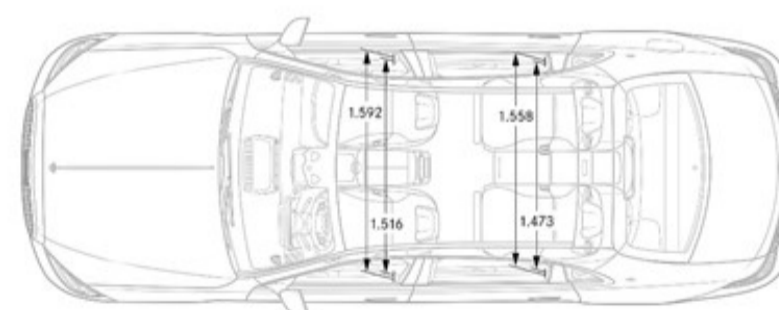

Chassis

Drivetrain

Transmission	9G-TRONIC 9-Speed Automatic Transmission
Drive Configuration	All-wheel Drive

Engine

Engine Configuration	6.0L V12 Biturbo
ICE Power (hp)	621 hp
Torque (lb-ft)	664 lb-ft
Compression Ratio	TBD
Fuel Requirement (Octane)	TBD
Fuel Tank Size (gallons)	22.19
Displacement (cc)	5980

Performance

Acceleration 0-60pmg (sec)	4.5
Top Speed (mph)	130
Transmission Speeds	9
Towing Capacity (lbs)	TBD
Maximum Load	TBD

Fuel Economy

City Fuel Economy	TBD
Highway Fuel Economy	TBD
Emission Certification	TBD

Exterior Dimensions

Vehicle Length (in.)	215.3
Vehicle Height (in.)	59.4
Vehicle Width w/ exterior mirrors (in.)	83.0
Wheelbase (in.)	133.7
Curb Weight (lbs)	TBA
Track Width Front/Rear (in.)	TBD

Interior Dimensions

Trunk Size (cubic feet)	12.3