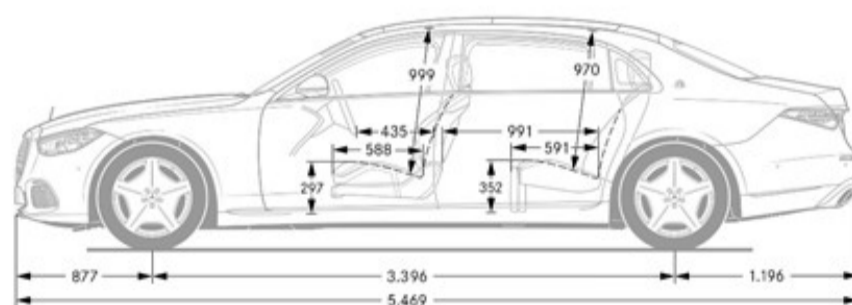

Chassis

Drivetrain

Transmission	9G-TRONIC 9-Speed Automatic Transmission
Drive Configuration	All-wheel Drive

Engine

Engine Configuration	6.0L V12 Biturbo
ICE Power (hp)	621 hp
Torque (lb-ft)	664 lb-ft
Compression Ratio	TBD
Fuel Requirement (Octane)	TBD
Fuel Tank Size (gallons)	22.19
Displacement (cc)	5980

Performance

Acceleration 0-60pmg (sec)	4.5
Top Speed (mph)	130
Transmission Speeds	9
Towing Capacity (lbs)	TBD
Maximum Load	TBD

Fuel Economy

City Fuel Economy	TBD
Highway Fuel Economy	TBD
Emission Certification	TBD

Exterior Dimensions

Vehicle Length (in.)	215.3
Vehicle Height (in.)	59.4
Vehicle Width w/ exterior mirrors (in.)	83.0
Wheelbase (in.)	133.7
Curb Weight (lbs)	TBA
Track Width Front/Rear (in.)	TBD

Interior Dimensions

Trunk Size (cubic feet)	12.3