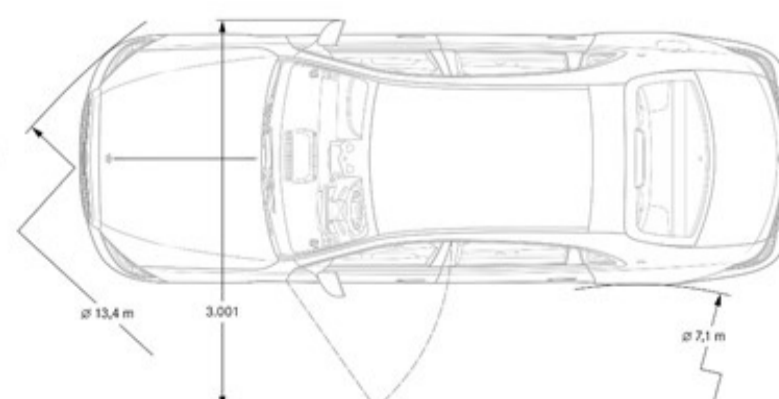

Chassis

Drivetrain

Transmission	9G-TRONIC 9-Speed Automatic Transmission
Drive Configuration	All-wheel Drive

Engine

Engine Configuration	6.0L V12 Biturbo
ICE Power (hp)	621 hp
Torque (lb-ft)	664 lb-ft
Compression Ratio	TBD
Fuel Requirement (Octane)	TBD
Fuel Tank Size (gallons)	22.19
Displacement (cc)	5980

Performance

Acceleration 0-60pmg (sec)	4.5
Top Speed (mph)	130
Transmission Speeds	9
Towing Capacity (lbs)	TBD
Maximum Load	TBD

Fuel Economy

City Fuel Economy	TBD
Highway Fuel Economy	TBD
Emission Certification	TBD

Exterior Dimensions

Vehicle Length (in.)	215.3
Vehicle Height (in.)	59.4
Vehicle Width w/ exterior mirrors (in.)	83.0
Wheelbase (in.)	133.7
Curb Weight (lbs)	TBA
Track Width Front/Rear (in.)	TBD

Interior Dimensions

Trunk Size (cubic feet)	12.3