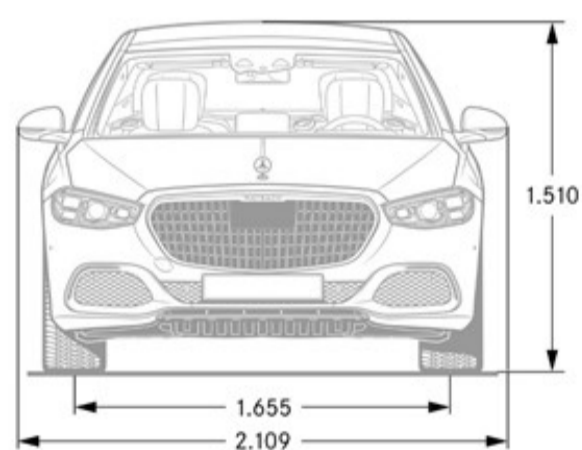

Chassis

Drivetrain

Transmission	9G-TRONIC 9-Speed Automatic Transmission
Drive Configuration	All-wheel Drive

Engine

Engine Configuration	6.0L V12 Biturbo
ICE Power (hp)	621 hp
Torque (lb-ft)	664 lb-ft
Compression Ratio	TBD
Fuel Requirement (Octane)	TBD
Fuel Tank Size (gallons)	22.19
Displacement (cc)	5980

Performance

Acceleration 0-60pmg (sec)	4.5
Top Speed (mph)	130
Transmission Speeds	9
Towing Capacity (lbs)	TBD
Maximum Load	TBD

Fuel Economy

City Fuel Economy	TBD
Highway Fuel Economy	TBD
Emission Certification	TBD

Exterior Dimensions

Vehicle Length (in.)	215.3
Vehicle Height (in.)	59.4
Vehicle Width w/ exterior mirrors (in.)	83.0
Wheelbase (in.)	133.7
Curb Weight (lbs)	TBA
Track Width Front/Rear (in.)	TBD

Interior Dimensions

Trunk Size (cubic feet)	12.3