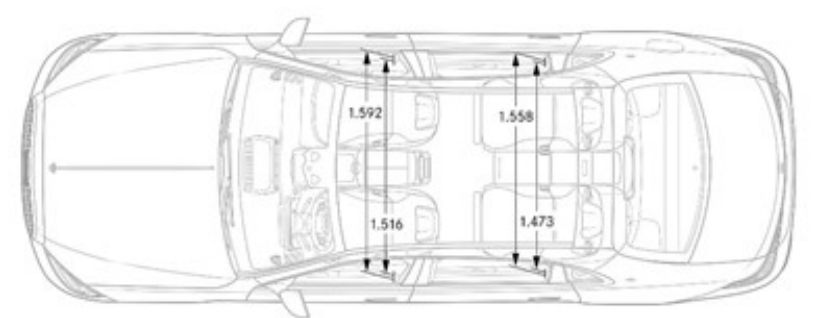

## Interior Dimensions

**Trunk Size (cubic feet)** 12.9

*Chassis*

*Drivetrain*

<b>Transmission</b>	9G-TRONIC 9-Speed Automatic Transmission
<b>Drive Configuration</b>	All-wheel Drive

*Engine*

<b>Engine Configuration</b>	6.0L V12 Biturbo
<b>ICE Power (hp)</b>	621 hp
<b>Torque (lb-ft)</b>	664 lb-ft
<b>Compression Ratio</b>	TBD
<b>Fuel Requirement (Octane)</b>	TBD
<b>Fuel Tank Size (gallons)</b>	22.19
<b>Displacement (cc)</b>	5980