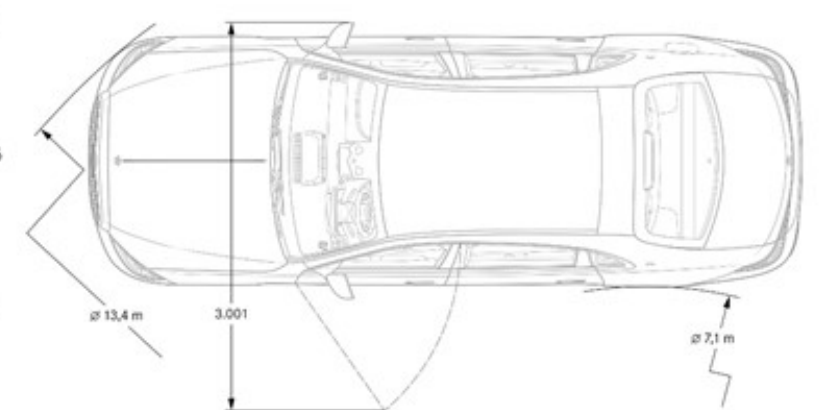

Specifications

S580Z4

Chassis

Drivetrain

Transmission 9G-TRONIC 9-Speed Automatic Transmission

Drive Configuration All-wheel Drive

Engine

Engine Configuration 4.0L V8 Biturbo engine with Mild-Hybrid

ICE Power (hp) 496 hp

Torque (lb-ft) 516 lb-ft

Compression Ratio TBD

Fuel Requirement (Octane) TBD

Fuel Tank Size (gallons) 22.19

Displacement (cc) 3982

Performance

Acceleration 0-60pmg (sec) TBD

Top Speed (mph) 130

Transmission Speeds 9

Towing Capacity (lbs) TBD

Maximum Load TBD

Fuel Economy

City Fuel Economy TBD

Highway Fuel Economy TBD

Emission Certification TBD

Exterior Dimensions

Vehicle Length (in.) 215.3

Vehicle Height (in.) 59.4

Vehicle Width w/ exterior mirrors (in.) 83.0

Wheelbase (in.) 133.7

Curb Weight (lbs) TBD

Track Width Front/Rear (in.) TBD

Interior Dimensions

Trunk Size (cubic feet) 12.9