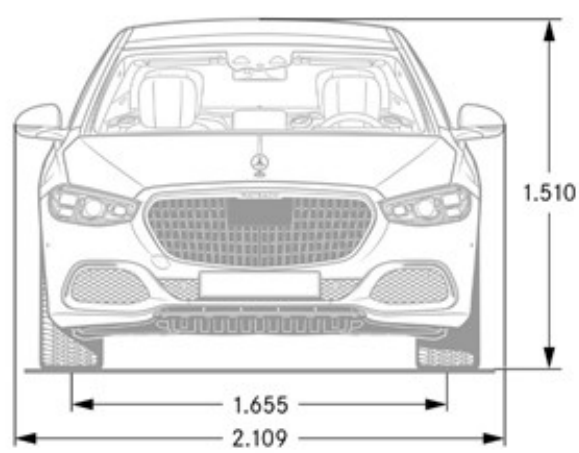

Specifications

S580Z4

Chassis

Drivetrain

Transmission 9G-TRONIC 9-Speed Automatic Transmission

Drive Configuration All-wheel Drive

Engine

Engine Configuration 4.0L V8 Biturbo engine with Mild-Hybrid

ICE Power (hp) 496 hp

Torque (lb-ft) 516 lb-ft

Compression Ratio TBD

Fuel Requirement (Octane) TBD

Fuel Tank Size (gallons) 22.19

Displacement (cc) 3982

Performance

Acceleration 0-60pmg (sec) TBD

Top Speed (mph) 130

Transmission Speeds 9

Towing Capacity (lbs) TBD

Maximum Load TBD

Fuel Economy

City Fuel Economy TBD

Highway Fuel Economy TBD

Emission Certification TBD

Exterior Dimensions

Vehicle Length (in.) 215.3

Vehicle Height (in.) 59.4

Vehicle Width w/ exterior mirrors (in.) 83.0

Wheelbase (in.) 133.7

Curb Weight (lbs) TBD

Track Width Front/Rear (in.) TBD

Interior Dimensions

Trunk Size (cubic feet) 12.9