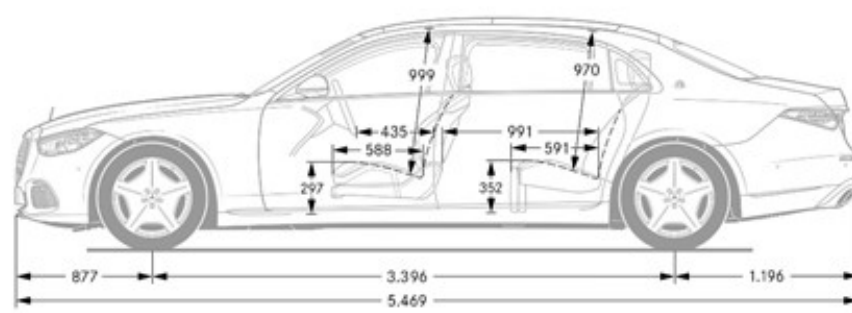

Specifications

S580Z4

Chassis

Drivetrain

Transmission 9G-TRONIC 9-Speed Automatic Transmission

Drive Configuration All-wheel Drive

Engine

Engine Configuration 4.0L V8 Biturbo engine with Mild-Hybrid

ICE Power (hp) 496 hp

Torque (lb-ft) 516 lb-ft

Compression Ratio TBD

Fuel Requirement (Octane) TBD

Fuel Tank Size (gallons) 22.19

Displacement (cc) 3982

Performance

Acceleration 0-60pmg (sec) TBD

Top Speed (mph) 130

Transmission Speeds 9

Towing Capacity (lbs) TBD

Maximum Load TBD

Fuel Economy

City Fuel Economy TBD

Highway Fuel Economy TBD

Emission Certification TBD

Exterior Dimensions

Vehicle Length (in.) 215.3

Vehicle Height (in.) 59.4

Vehicle Width w/ exterior mirrors (in.) 83.0

Wheelbase (in.) 133.7

Curb Weight (lbs) TBD

Track Width Front/Rear (in.) TBD

Interior Dimensions

Trunk Size (cubic feet) 12.9