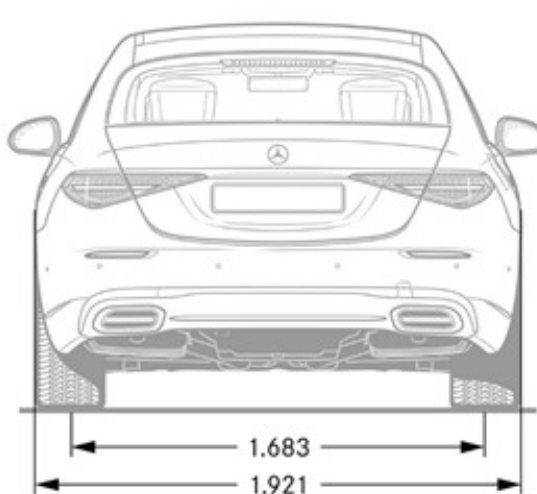

Specifications

S580Z4

Chassis

Drivetrain

Transmission 9G-TRONIC 9-Speed Automatic Transmission

Drive Configuration All-wheel Drive

Engine

Engine Configuration 4.0L V8 Biturbo engine with Mild-Hybrid

ICE Power (hp) 496 hp

Torque (lb-ft) 516 lb-ft

Compression Ratio TBD

Fuel Requirement (Octane) TBD

Fuel Tank Size (gallons) 22.19

Displacement (cc) 3982

Performance

Acceleration 0-60pmg (sec) TBD

Top Speed (mph) 130

Transmission Speeds 9

Towing Capacity (lbs) TBD

Maximum Load TBD

Fuel Economy

City Fuel Economy TBD

Highway Fuel Economy TBD

Emission Certification TBD

Exterior Dimensions

Vehicle Length (in.) 215.3

Vehicle Height (in.) 59.4

Vehicle Width w/ exterior mirrors (in.) 83.0

Wheelbase (in.) 133.7

Curb Weight (lbs) TBD

Track Width Front/Rear (in.) TBD

Interior Dimensions

Trunk Size (cubic feet) 12.9