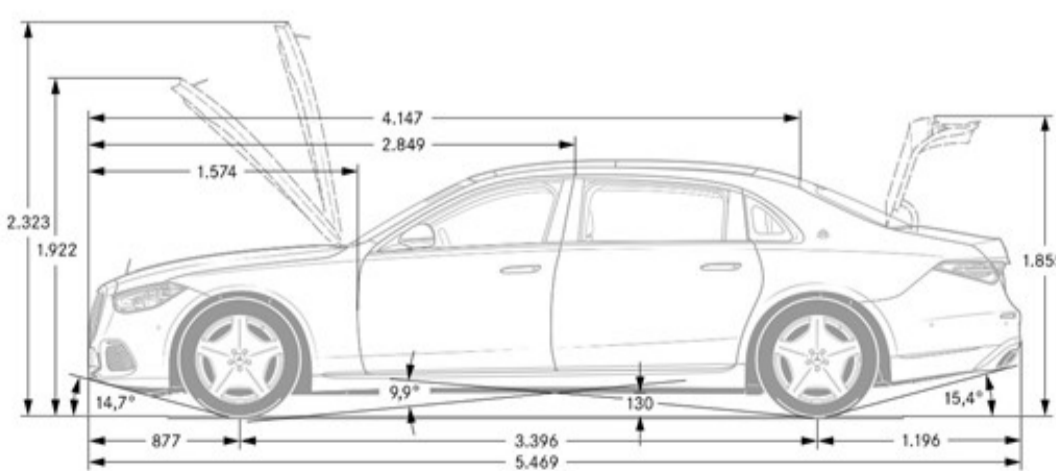

Chassis

Drivetrain

Transmission	9G-TRONIC 9-Speed Automatic Transmission
Drive Configuration	All-wheel Drive

Engine

Engine Configuration	6.0L V12 Biturbo
ICE Power (hp)	621 hp
Torque (lb-ft)	664 lb-ft
Compression Ratio	TBD
Fuel Requirement (Octane)	TBD
Fuel Tank Size (gallons)	22.19
Displacement (cc)	5980

Performance

Acceleration 0-60pmg (sec)	4.5
Top Speed (mph)	130
Transmission Speeds	9
Towing Capacity (lbs)	TBD
Maximum Load	TBD

Fuel Economy

City Fuel Economy	TBD
Highway Fuel Economy	TBD
Emission Certification	TBD

Exterior Dimensions

Vehicle Length (in.)	215.3
Vehicle Height (in.)	59.4
Vehicle Width w/ exterior mirrors (in.)	83.0
Wheelbase (in.)	133.7
Curb Weight (lbs)	TBA
Track Width Front/Rear (in.)	TBD

Interior Dimensions

Trunk Size (cubic feet)	12.3