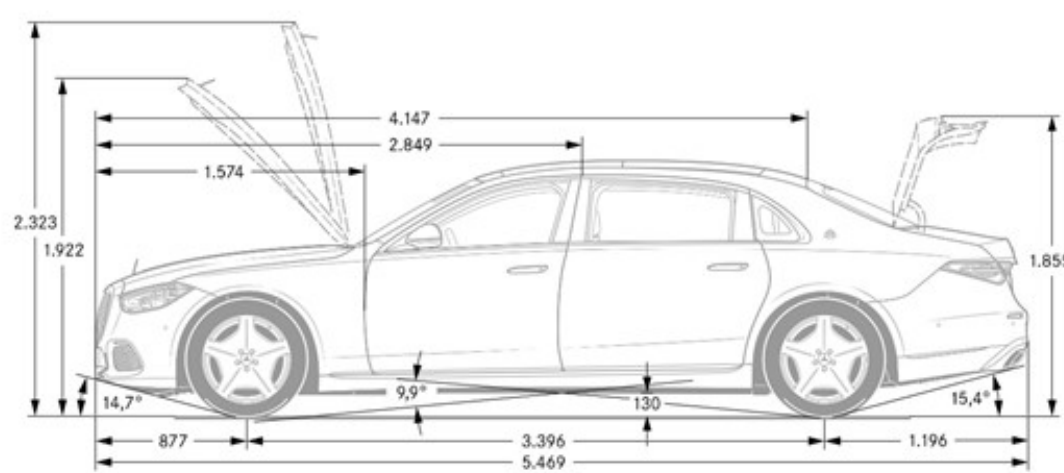

Specifications

S580Z4

Chassis

Drivetrain

Transmission 9G-TRONIC 9-Speed Automatic Transmission

Drive Configuration All-wheel Drive

Engine

Engine Configuration 4.0L V8 Biturbo engine with Mild-Hybrid

ICE Power (hp) 496 hp

Torque (lb-ft) 516 lb-ft

Compression Ratio TBD

Fuel Requirement (Octane) TBD

Fuel Tank Size (gallons) 22.19

Displacement (cc) 3982

Performance

Acceleration 0-60pmg (sec) TBD

Top Speed (mph) 130

Transmission Speeds 9

Towing Capacity (lbs) TBD

Maximum Load TBD

Fuel Economy

City Fuel Economy TBD

Highway Fuel Economy TBD

Emission Certification TBD

Exterior Dimensions

Vehicle Length (in.) 215.3

Vehicle Height (in.) 59.4

Vehicle Width w/ exterior mirrors (in.) 83.0

Wheelbase (in.) 133.7

Curb Weight (lbs) TBD

Track Width Front/Rear (in.) TBD

Interior Dimensions

Trunk Size (cubic feet) 12.9