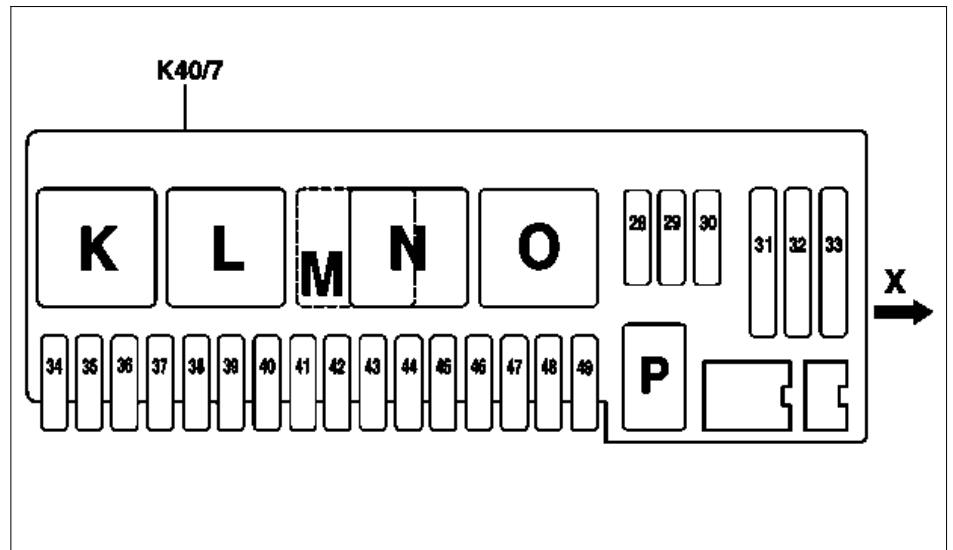

Fuse and relay box in right of engine compartment

28-49 Fuses
 K40/7 Right front fuse and relay module

K-P relay

X Direction of travel

P54.15-2032-05

Bay	Designation
K	Motor electronics/chassis relay (K40/7kK)
L	Starter relay (K40/7kl)
M	Only valid for diesel: CDI relay (K40/7kM)
N	Air pump relay (K40/7kN)
O	Air compressor relay (K40/7kO)
P	Fanfare horns relay (K40/7kP)