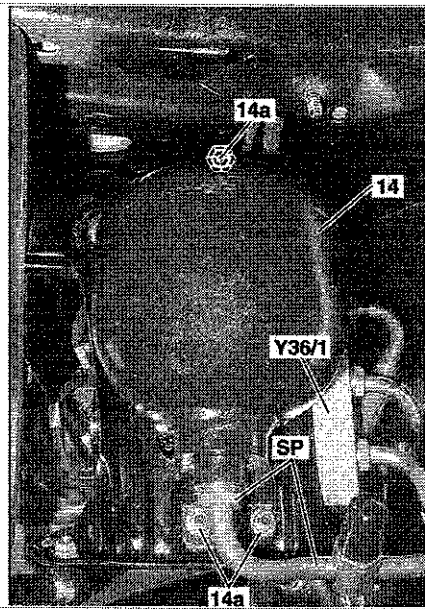

- 52 Pressure supply valve unit
- 52 A Pulsation damper
- 56 Bleed screws

Illustrated on model 215

- 4 Rear axle pressure reservoir
 - 4 A Nuts
 - 57 Bleed screws
- SP Pressure line

- 14 Front axle pressure reservoir
- 14a Nuts
- 56 Bleed screws
- SP High pressure line
- Y36/1 ABC front axle valve unit

Shown on model 210

- 53 Return flow pressure reservoir
- 53 A Nut
- Screw
- 53 C Pressure line
- 57 Bleed screws
- T Pressure line
- Y36/2 ABC rear axle valve unit