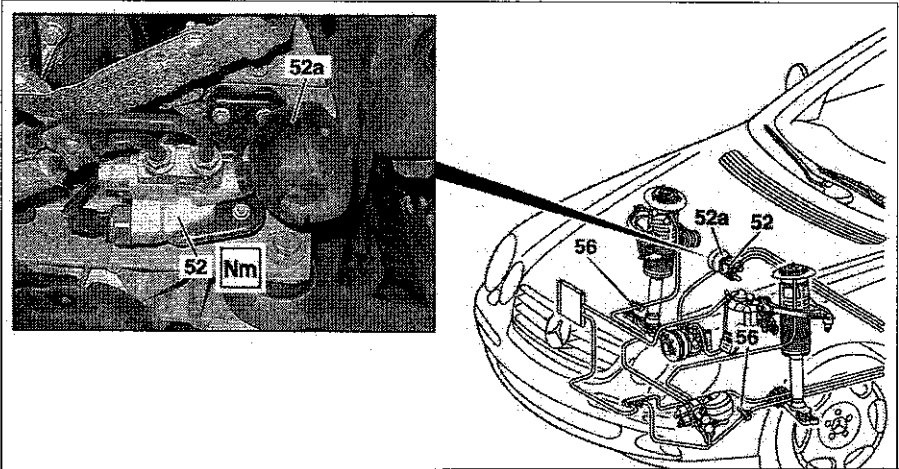

MODEL 220.028 /063 /065 /067 /070 /073 /074 /075 /128 /165 /167 /170 /173 /174 /175 /178 /179 with CODE (487) Active Body Control (ABC)

MODEL 220.176 except CODE (979) Special protection version

Illustrated on model 215

- 52 Pressure supply valve unit
- 52 A Pulsation damper
- 56 Bleed screws

Illustrated on model 215

- 4 Rear axle pressure reservoir
 - 4 A Nuts
 - 57 Bleed screws
- SP Pressure line

- 14 Front axle pressure reservoir
- 14a Nuts
- 56 Bleed screws
- SP High pressure line
- Y36/1 ABC front axle valve unit

Shown on model 210

- 53 Return flow pressure reservoir
- 53 A Nut
- Screw
- 53 C Pressure line
- 57 Bleed screws
- T Pressure line
- Y36/2 ABC rear axle valve unit