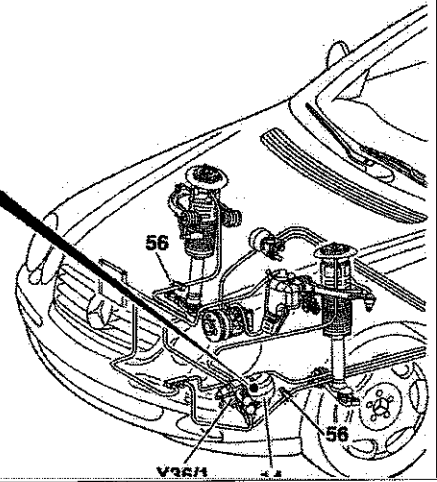

MODEL 220.028 /063 /065 /067 /070 /073 /074 /075 /128 /165 /167 /170 /173 /174 /175 /178 /179 with CODE (487) Active Body Control (ABC)

MODEL 220.176 except CODE (979) Special protection version

Illustrated on model 215

- 52 Pressure supply valve unit
- 52 A Pulsation damper
- 56 Bleed screws

Illustrated on model 215

- 4 Rear axle pressure reservoir
 - 4 A Nuts
 - 57 Bleed screws
- SP Pressure line

- 14 Front axle pressure reservoir
- 14a Nuts
- 56 Bleed screws
- SP High pressure line
- Y36/1 ABC front axle valve unit

Shown on model 210

- 53 Return flow pressure reservoir
- 53 A Nut
- Screw
- 53 C Pressure line
- 57 Bleed screws
- T Pressure line
- Y36/2 ABC rear axle valve unit