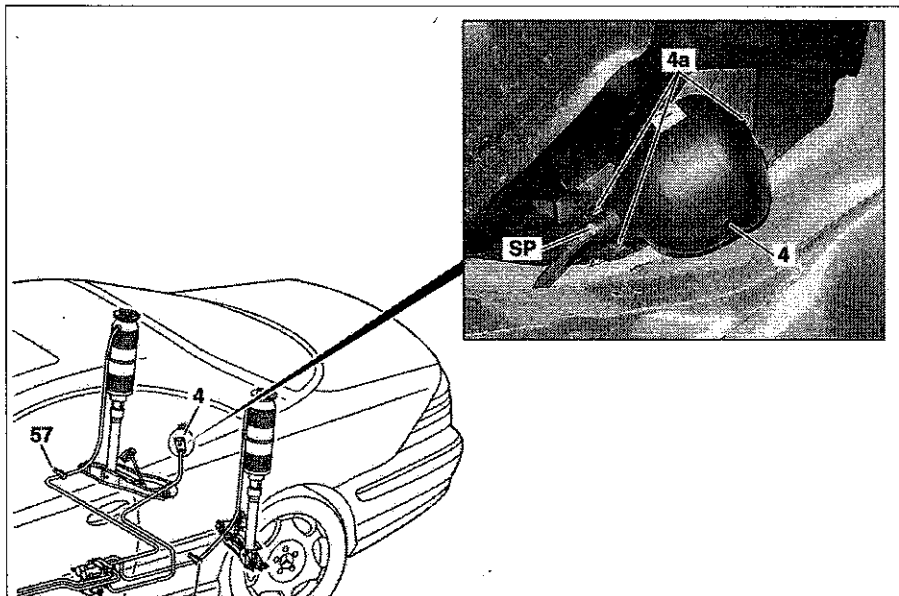

MODEL 220.028 /063 /065 /067 /070 /073 /074 /075 /128 /165 /167 /170 /173 /174 /175 /178 /179 with CODE (487) Active Body Control (ABC)

MODEL 220.176 except CODE (979) Special protection version

Illustrated on model 215

- 52 Pressure supply valve unit
- 52 A Pulsation damper
- 56 Bleed screws

Illustrated on model 215

- 4 Rear axle pressure reservoir
 - 4 A Nuts
 - 57 Bleed screws
- SP Pressure line

- 14 Front axle pressure reservoir
- 14a Nuts
- 56 Bleed screws
- SP High pressure line
- Y36/1 ABC front axle valve unit

Shown on model 210

- 53 Return flow pressure reservoir
- 53 A Nut
- Screw
- 53 C Pressure line
- 57 Bleed screws
- T Pressure line
- Y36/2 ABC rear axle valve unit