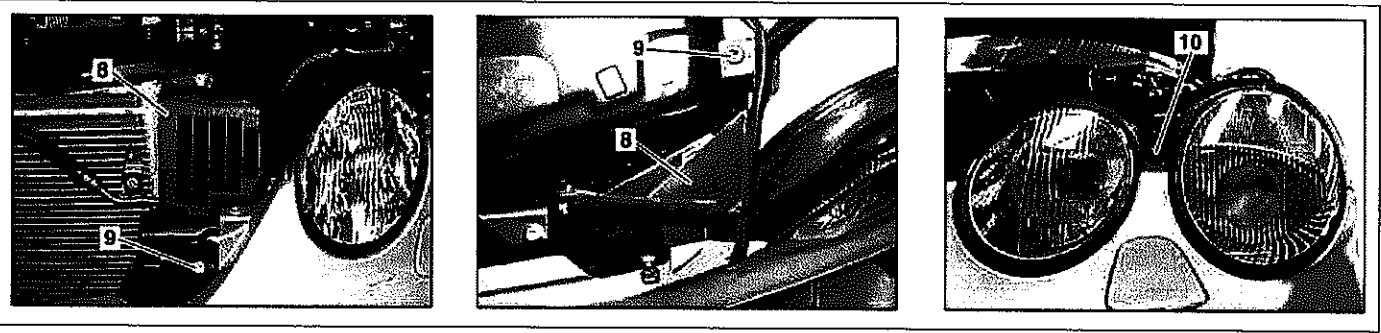

- 3 Nut
- 11 Antenna line

P88.20-2020-09

**Model 220**

- 4 Air inlet grille
- 5 Bracket

- 6 Bolt
- 7 Retaining bracket

- B14 Outside temperature display temperature sensor
- X26/27 Front bumper PTS connector

P88.20-2079-07

**Model 215**

8 Cover

9 Expansion rivets

10 Bolt

	Remove/Install		
<b>Danger!</b>	<b>Risk of death</b> caused by vehicle slipping or toppling off of the lifting platform.	Align vehicle between the columns of the hydraulic hoist and position the four support plates below the hoist support points specified by the vehicle manufacturer.	AS00.00-Z-0010-01A
1	Expose antenna line (11) for TV antenna	Electrical plug socket in left fuse box. <b>Installation:</b> Install new tie straps.	
2.1	Remove bottom engine compartment paneling	Engine 112, 113, 137, 275 Only remove front part	AR61.20-P-1105M
3.1	Remove bottom part of noise encapsulation	Engine 613, 628, 648 Only remove front part	AR94.30-P-5300M
4	Pull outside temperature display temperature sensor (B14) out of bumper		
5	Unlock and separate front bumper PTS connector (X26/27)	To unlock, pivot lock flap in direction of arrow.	
6	Remove fender liner from front fender	Remove only front section of fender liner.	AR88.10-P-1300M
7	Unscrew bolt (6)		
8	Pivot retaining bracket (7) toward center of vehicle, pull out to rear and remove		
9.1	Remove expansion rivets (9) and cover (8)	Model 215	
10.1	Remove bolt (10)	Model 215	
11	Unscrew bolt (2)		
12	Unclip air inlet grate (4)	Do not damage paint.	
13	Unscrew nuts (3).		
14	Remove bumper (1) toward front	<b>Installation:</b> Ensure that retainer tabs on rear bumper (1) are pushed behind bracket (5)	
15.1	Modify AMG bumper	See installation instructions for accessories: ↓ Model 215 Retrofit AMG trims Model 220 Retrofit AMG trims	AZ88.00-P-0001K  AZ88.00-P-0001F
AZ			
AZ			
16	Install in the reverse order		