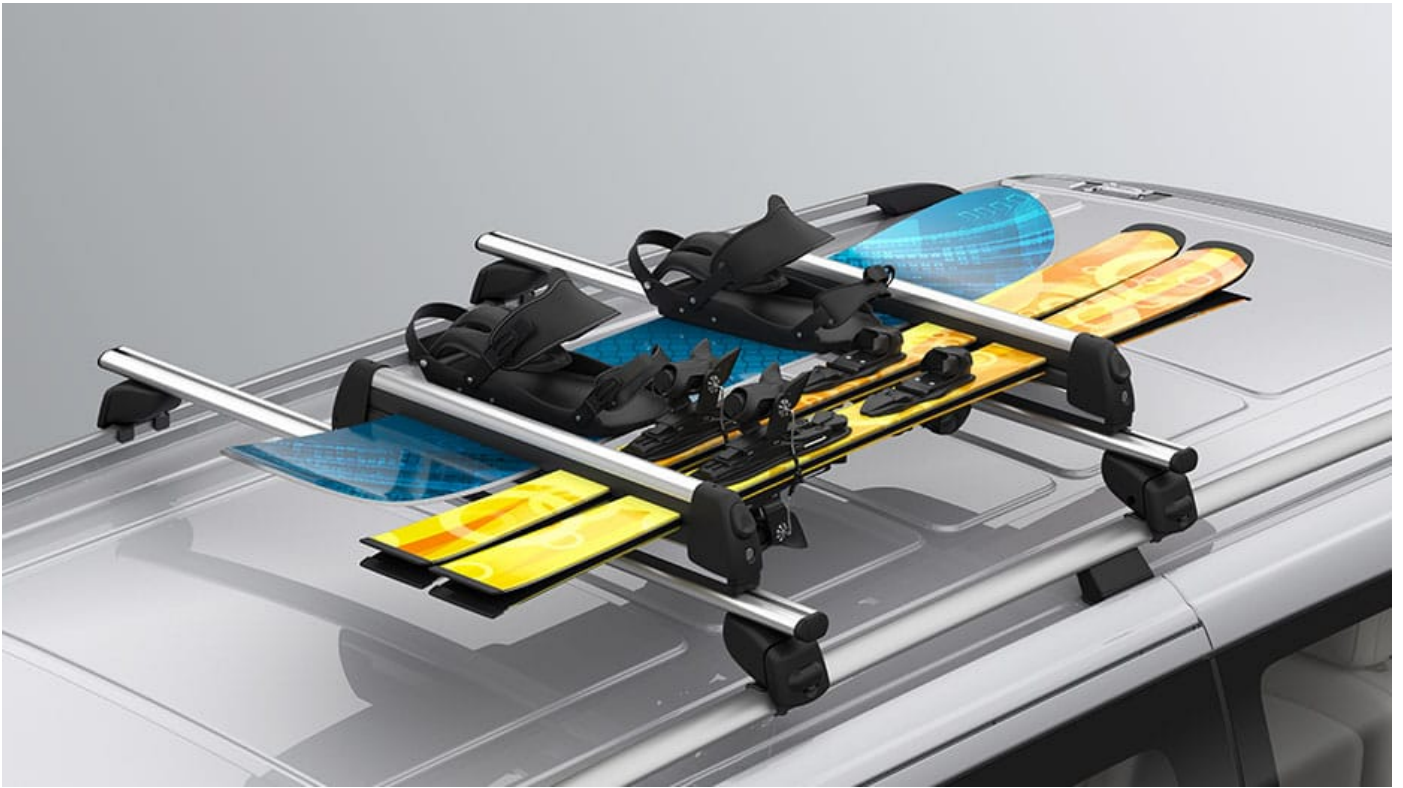

Explore Dealer Accessories

Although they're typically selected at the dealership, you have the option to add dealer-installed accessories to your build now. Just note that the prices you will see are suggested retail amounts and may vary depending on size, color and dealer.

Accessorize your CLS

Enhance Your Ownership