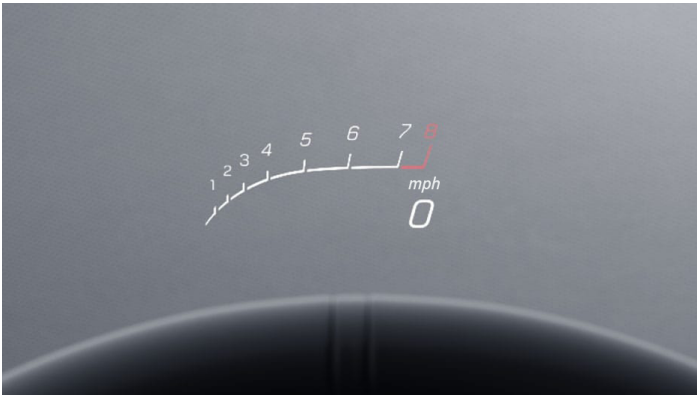

AMG Head-Up Display

\$1,100

3-zone automatic climate control

\$760

Soft-close doors

\$550

Acoustic Comfort Package

\$1,100