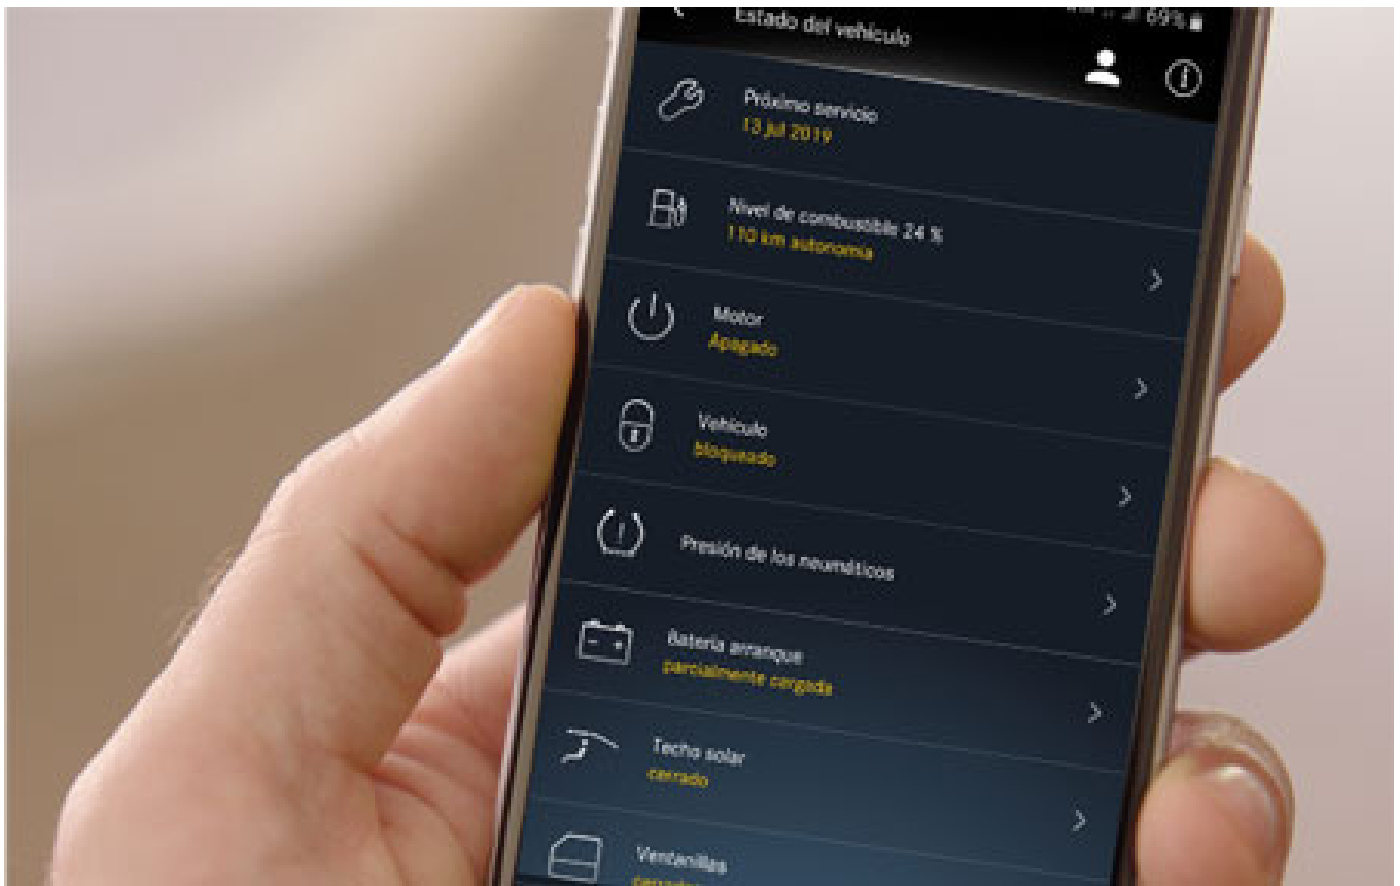

Accessorize your CLS

Enhance Your Ownership

Mercedes me connect

Designed especially for Mercedes-Benz owners, Mercedes me connect lets you control your vehicle from wherever you are

[Explore Mercedes me connect](#)