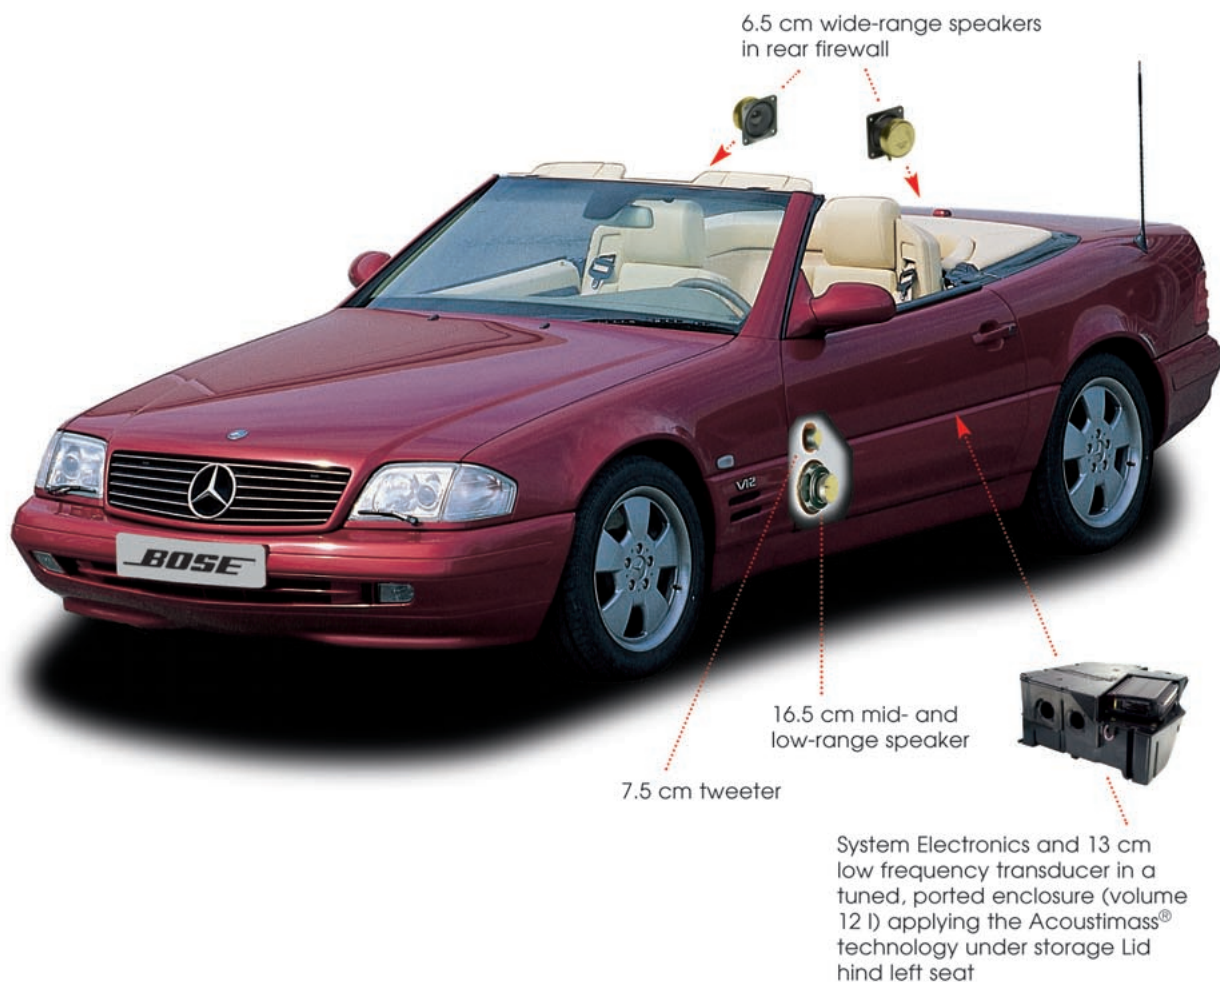

The Bose® Sound System in the Mercedes-Benz SL

System Electronics (attached to bass module)

- 4 Bose patented two-state modulation amplifiers
- 4 Channels of custom equalization
- Bose signal processing to ensure full sound and no audible distortion at every listening level

7 High-Performance Speakers

Doors:	2	16.5 cm mid- and low-range speakers
	2	7.5 cm tweeters
Rear firewall:	2	6.5 cm wide-range speakers
Under storage Lid hind left seat:	1	13 cm low frequency transducer in a tuned, ported enclosure (volume 12 l) applying the Acoustimass® technology