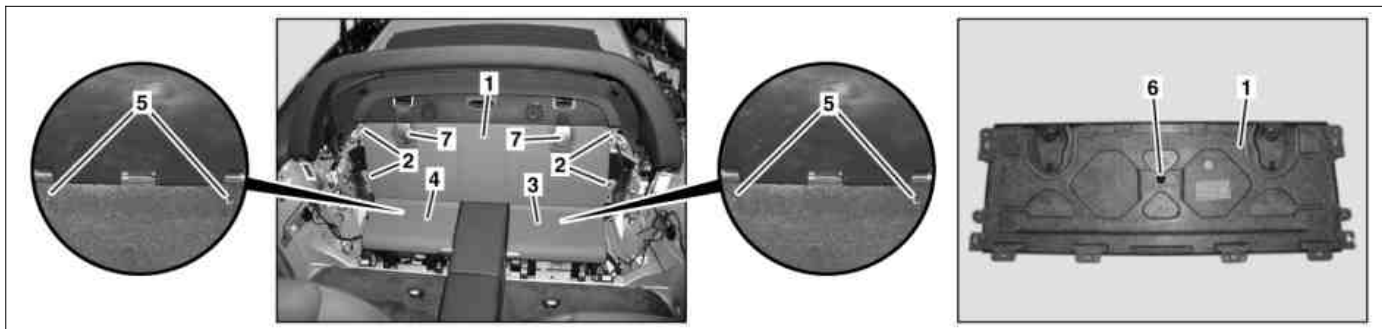

MODEL 230.4 except CODE (P99) "AMG Black Series" special model

P68.30-3117-07

- 1 Rear wall paneling
- 2 Bolts
- 3 Left stowage box

- 4 Right stowage box
- 5 Bolts

- 6 Clip
- 7 Luggage belt

☒ ☒	Remove/install		
1	Remove left and right rear side paneling		AR68.30-P-4780R
2	Unscrew bolts (2) from rear wall paneling (1)		
3	Open left stowage box (3) and right stowage box (4)		
4	Unscrew bolts (5) in left stowage box (3) and right stowage box (4)		
5	Unhook luggage belts (7) from rear wall paneling (1).		
6	Unclip rear wall paneling (1) from clip (6) and remove from vehicle	i Installation: Replace damaged clip (6).	
7	Install in the reverse order		