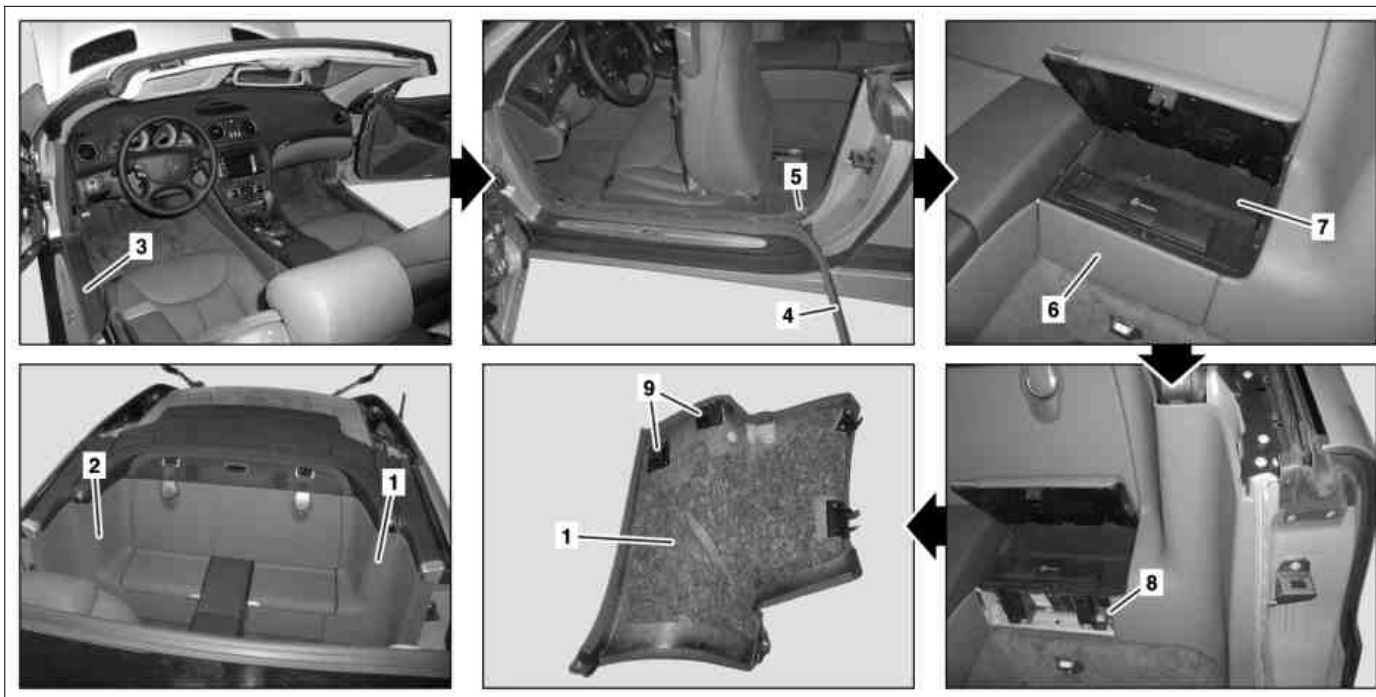

MODEL 230.4 except CODE (P99) "AMG Black Series" special model

P68.30-2373-09

- 1 Left rear side wall paneling
- 2 Right rear side wall paneling
- 3 Cover
- 4 Edge guard
- 5 Mounting clamp
- 6 Paneling on stowage box
- 7 Stowage box
- 8 Screw
- 9 Clip

↕ ↕	Remove/install		
1	Completely open Vario roof		
2	Remove draft stop		
3	Move driver and front passenger seat toward front to end position		
4	Unclip cover (3) from door sill molding with mounting wedge and remove	☒	*110589035900
5	Remove edge guard (4) in area of B-pillar		
6	Pull mounting clamp (5) off B-pillar		
7	Open stowage box (7)		
8	Unclip paneling from stowage box (6) and remove		
9	Unscrew bolt (8)		
10	Unclip left rear side wall paneling (1) and right rear side wall paneling (2) from clips (9) with mounting wedge and remove.	☒	*110589035900
11	Install in the reverse order		