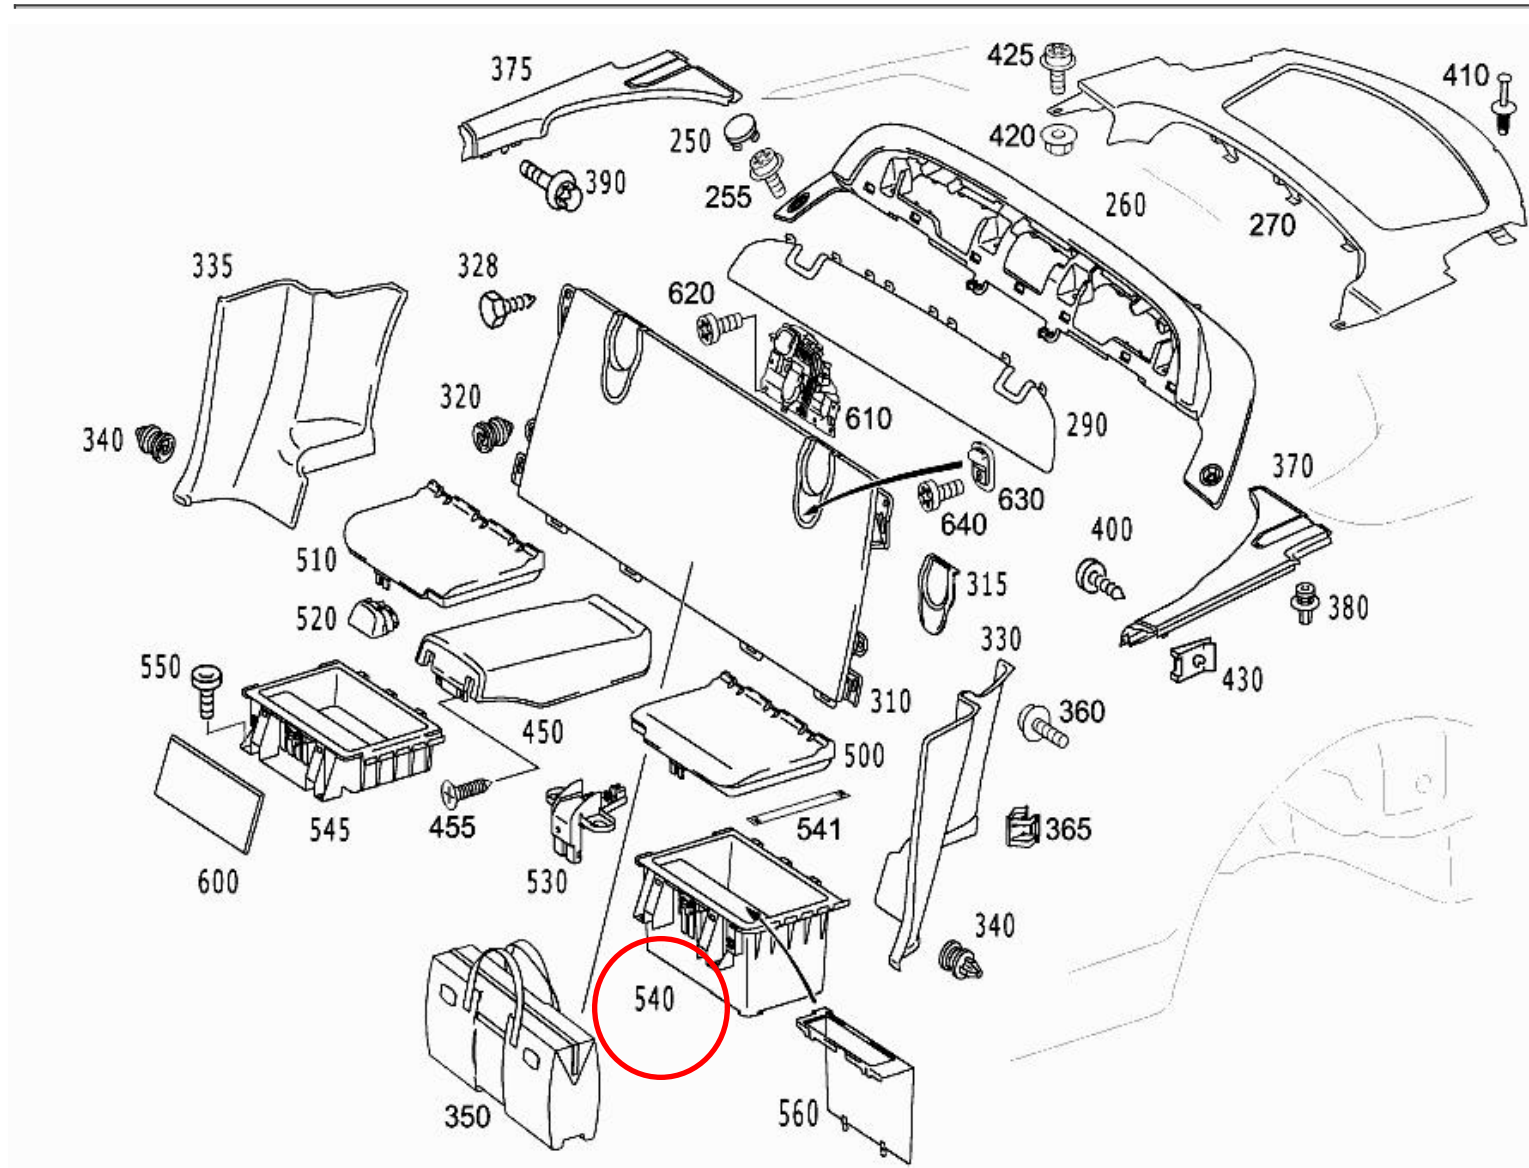

- Picture -

Mode	MD mode	Mod. des. overview	SL ROADSTER
FIN/MD	230475	Catalog	65P
VIN		Major assembly:	
Sales designation	SL 500	Major assembly	MD
Assortment class	Car	Group	68 - PANELLING
Market	Europe	Subgroup	435 - FRONT PANEL PILLAR PANELLING, LINING ON FLOOR AND IN REAR COMPARTMENT
Picture number	B68435000015.130613		

- Parts list -

Mode	MD mode	Mod. des.	overview	SL ROADSTER
FIN/MD	230475	Catalog		65P
VIN		Major assembly:		
Sales designation	SL 500	Major assembly	MD	
Assortment class	Car	Group		68 - PANELLING
Market	Europe	Subgroup		435 - FRONT PANEL PILLAR PANELLING, LINING ON FLOOR AND IN REAR COMPARTMENT

Item no.	Part number	Designation/description	Quantity	Version
540	A 230 810 11 21	SHELL LEFT	001	
540	A 230 810 07 21	SHELL LEFT Code: 810  [016] To Chassis: F 089503 To Date: 30/07/2004 Excep...	001	
540	A 230 810 21 41	TRAY LEFT Code: 810  [017] From Chassis: F 071048 From Date: 30/07/2004 E...	001	
540	A 230 810 09 21	SHELL LEFT Code: 810+860/860/494  [016] To Chassis: F 089503 To Date: 30/07/2004 Excep...	001	