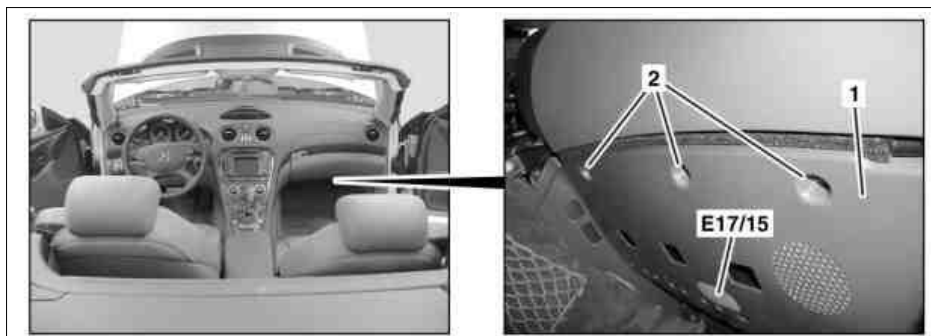

MODEL 230.4

Shown on model 230.4 without code (P99)
Special model "AMG Black Series"

- 1 Cover
2 Bolts

E17/15 Right footwell lamp

P68.10-2570-04

☒ ☒	Remove/install		
1	Remove bolts (2)		
2	Pull out cover (1) toward rear until electrical connector on right footwell lamp (E17/15) is accessible.		
3	Disconnect electrical connector from right footwell lamp (E17/15) and remove cover (1).		
4	Install in the reverse order		