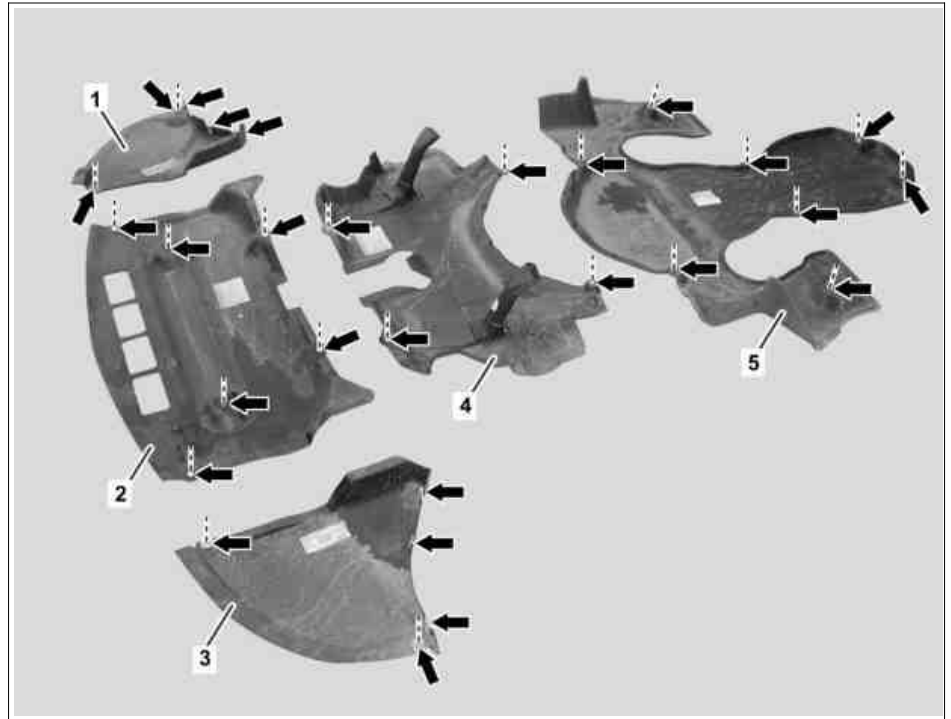

MODEL 230 except CODE (P99) "AMG Black Series" special model

- 1 Right front engine compartment paneling
- 2 Center front engine compartment paneling
- 3 Left front engine compartment paneling
- 4 Engine compartment paneling below engine
- 5 Engine compartment paneling below transmission

P61.20-2019-06

☒ ☒	Remove/install			
⚠ Danger!	Risk of death caused by vehicle slipping or toppling off of the lifting platform.	Align vehicle between the columns of the lifting platform and position the four support plates at the lifting platform support points specified by the vehicle manufacturer.	AS00.00-Z-0010-01A	
1	Lift vehicle with two-post lift			
2	Unscrew bolts (arrows) from engine compartment paneling below engine (5) and remove paneling.			
3	Unscrew bolts (arrows) from engine compartment paneling below transmission (6) and remove paneling			
4	Unscrew bolts (arrows) from front center engine compartment paneling (2) and remove paneling			
5	Unscrew bolts (arrows) from left front engine compartment paneling (3) and right front engine compartment paneling (1)			
6	Remove left engine compartment paneling (3) and right engine compartment paneling (1).			
7	Install in the reverse order			