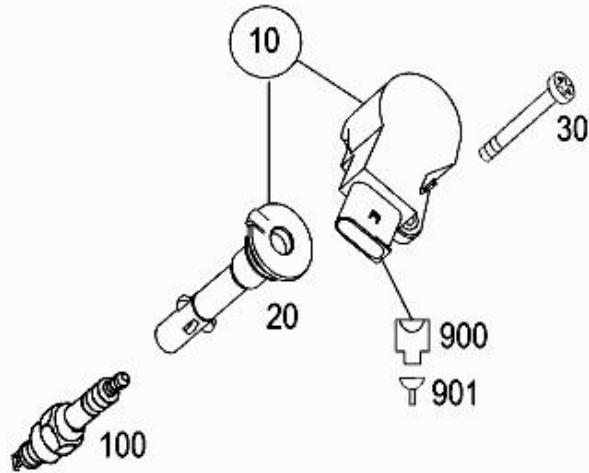

- Picture -

Mode	MD mode	Mod. des. overview	SL ROADSTER
FIN/MD	WDB 2304711F129687	Catalog	63Z
VIN	WDBSK71F87F129687	Major assembly:	M - Engine
Sales designation	SL 550	Major assembly MD	273965 30 094749
Assortment class	Car	Group	15 - ENGINE ELECTRICAL EQUIPMENT
Market	North America	Subgroup	060 - IGNITION SYSTEM
Picture number	B15060000083.051018		

- Parts list -

Mode	MD mode	Mod. des. overview	SL ROADSTER
FIN/MD	WDB 2304711F129687	Catalog	63Z
VIN	WDBSK71F87F129687	Major assembly:	M - Engine
Sales designation	SL 550	Major assembly MD	273965 30 094749
Assortment class	Car	Group	15 - ENGINE ELECTRICAL EQUIPMENT
Market	North America	Subgroup	060 - IGNITION SYSTEM

Item no.	Part number	Designation/description	Quantity	Version
10	A 272 906 00 60	IGNITION COIL	008	
20	A 272 159 01 42	. CABLE PLUG	008	
30	N 000000 001147	HEXALOBULAR BOLT M6X20	016	
100	A 004 159 49 03	SPARK PLUG Optional with: A 004 159 18 03	008	
100	A 004 159 18 03	SPARK PLUG Optional with: A 004 159 49 03	008	
900	A 022 545 70 26	CLUTCH IGNITION COIL 4-PIN;T1/1-T1/8	008	
901	A 009 545 81 26	FEMALE CONTACT 0.75-1.0 MM2 SLK2.8	NB	
901	A 009 545 82 26	FEMALE CONTACT 1.5-2.5 MM2 SLK2.8	NB	
901	A 000 545 71 80	GASKET MIDNIGHT BLUE 1.1-2.1 MM	NB	
901	A 000 545 76 80	GASKET RUSSET BROWN 2.2-3.0 MM	NB	