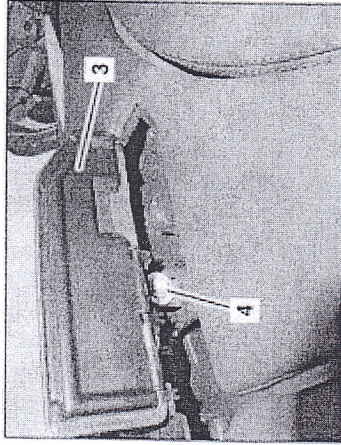

AR68.30-P-1077R	Remove/install paneling on top of center pillar	20.12.05
-----------------	---	----------

MODEL 230.4

P68.30-2388-07

1 Paneling
2 Covering

3 Cap
4 Bolt

5 Clip

Remove/install		
1	Completely open Vario roof	
2	Remove covering (2)	
3	Open cap (3) and loosen bolt (4).	
4	Unclip paneling (1) from clips (5) with mounting wedge and remove from center console.	110 589 03 59 00
5	Install in the reverse order	