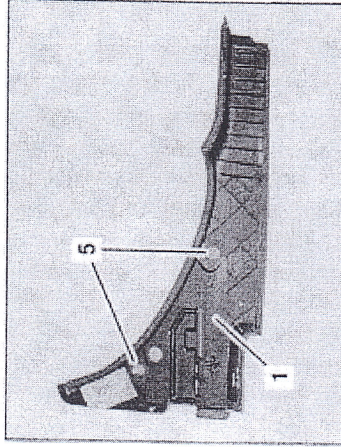

AR68.30-P-1077R	Remove/install paneling on top of center pillar	20.12.05
-----------------	---	----------

MODEL 230.4

P68.30-2388-07

1 Paneling
2 Covering

3 Cap
4 Bolt

5 Clip

Remove/install		
1	Completely open Vario roof	
2	Remove covering (2)	
3	Open cap (3) and loosen bolt (4).	
4	Unclip paneling (1) from clips (5) with mounting wedge and remove from center console.	110 589 03 59 00
5	Install in the reverse order	

110 589 03 59 00

Mounting wedge