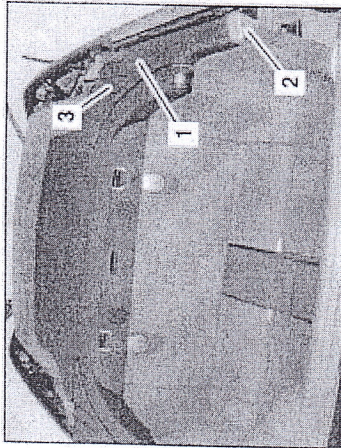

AR68.30-P-1077R	Remove/install paneling on top of center pillar	20.12.05
-----------------	---	----------

MODEL 230.4

P68.30-2388-07

1 Paneling
2 Covering

3 Cap
4 Bolt

5 Clip

Remove/install		
1	Completely open Vario roof	
2	Remove covering (2)	
3	Open cap (3) and loosen bolt (4).	
4	Unclip paneling (1) from clips (5) with mounting wedge and remove from center console.	110 589 03 59 00
5	Install in the reverse order	

110 589 03 59 00

Mounting wedge