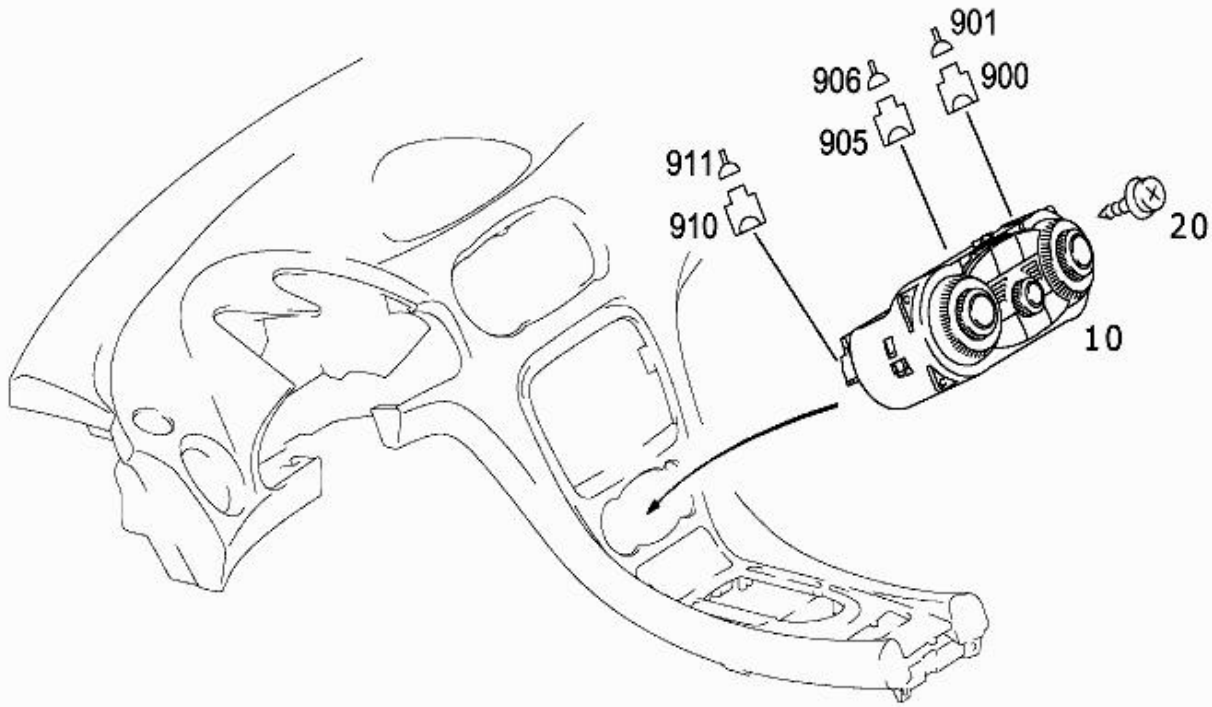

- Picture -

Mode	MD mode	Mod. des. overview	SL ROADSTER
FIN/MD	WDB 2304751F013880	Catalog	65P
VIN	WDBSK75F83F013880	Major assembly:	
Sales designation	SL 500	Major assembly MD	
Assortment class	Car	Group	83 - HEATING AND VENTILATION
Market	North America	Subgroup	135 - OPERATING UNIT
Picture number	B83135000082.070621		

- Parts list -

Mode	MD mode	Mod. des. overview	SL ROADSTER
FIN/MD	WDB 2304751F013880	Catalog	65P
VIN	WDBSK75F83F013880	Major assembly:	
Sales designation	SL 500	Major assembly MD	
Assortment class	Car	Group	83 - HEATING AND VENTILATION
Market	North America	Subgroup	135 - OPERATING UNIT