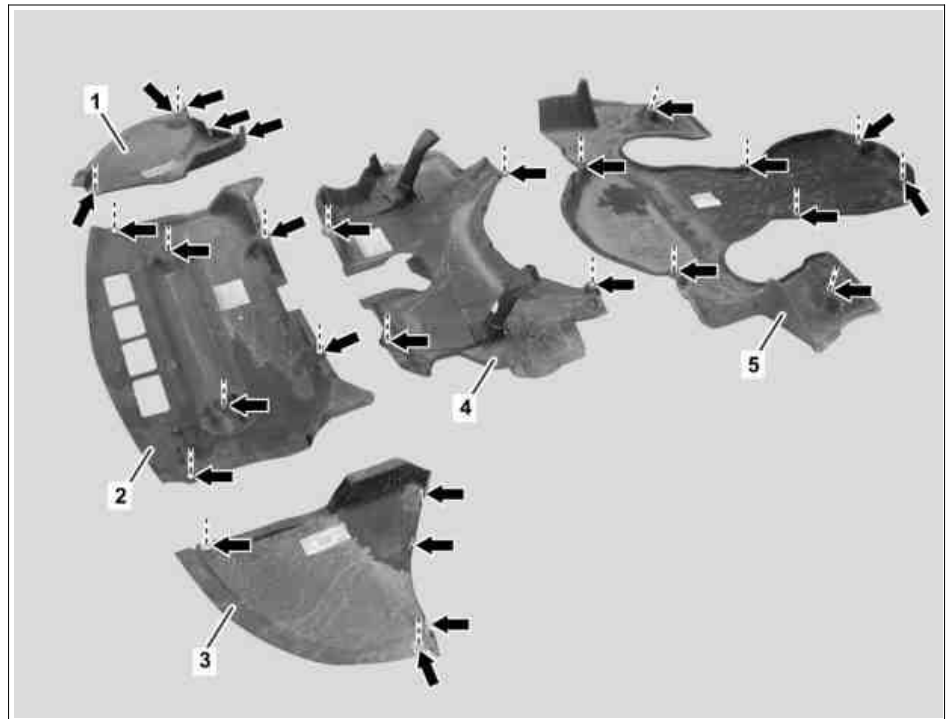

MODEL 230 except CODE (P99) "AMG Black Series" special model

- 1 Right front engine compartment paneling
- 2 Center front engine compartment paneling
- 3 Left front engine compartment paneling
- 4 Engine compartment paneling below engine
- 5 Engine compartment paneling below transmission

P61.20-2019-06

☒ ☒	Remove/install			
⚠ Danger!	Risk of death caused by vehicle slipping or toppling off of the lifting platform.	Align vehicle between the columns of the lifting platform and position the four support plates at the lifting platform support points specified by the vehicle manufacturer.	AS00.00-Z-0010-01A	
1	Lift vehicle with two-post lift			
2	Unscrew bolts (arrows) from engine compartment paneling below engine (5) and remove paneling.			
3	Unscrew bolts (arrows) from engine compartment paneling below transmission (6) and remove paneling			
4	Unscrew bolts (arrows) from front center engine compartment paneling (2) and remove paneling			
5	Unscrew bolts (arrows) from left front engine compartment paneling (3) and right front engine compartment paneling (1)			
6	Remove left engine compartment paneling (3) and right engine compartment paneling (1).			
7	Install in the reverse order			