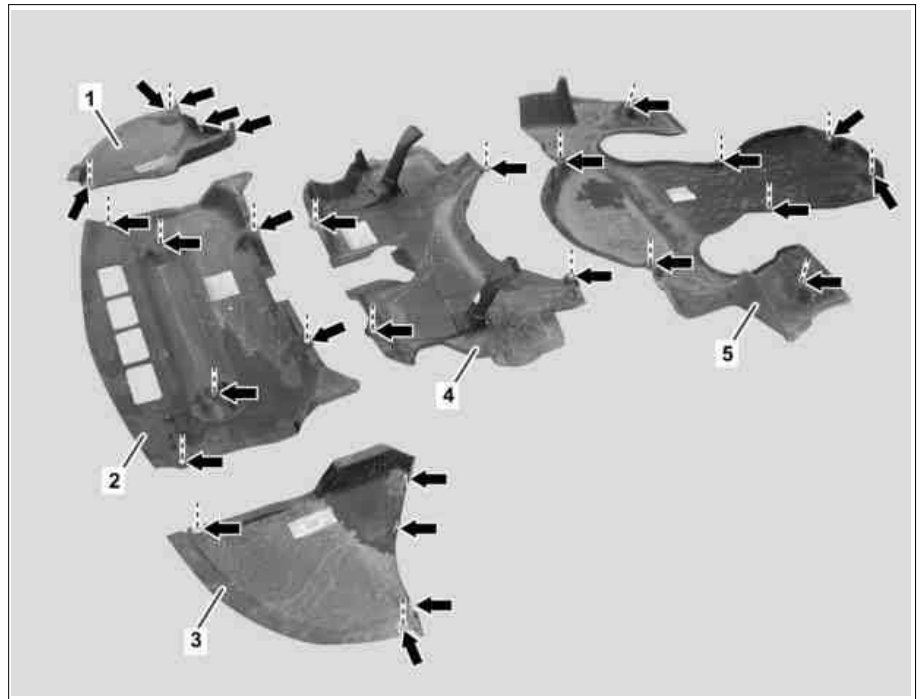

MODEL 230 except CODE (P99) "AMG Black Series" special model

- 1 Right front engine compartment paneling
- 2 Center front engine compartment paneling
- 3 Left front engine compartment paneling
- 4 Engine compartment paneling below engine
- 5 Engine compartment paneling below transmission

P61.20-2019-06

☒ ☒	Remove/install		
1	<p>Risk of death caused by vehicle slipping or toppling off of the lifting platform.</p> <p>Lift vehicle with two-post lift</p>	Align vehicle between the columns of the lifting platform and position the four support plates at the lifting platform support points specified by the vehicle manufacturer.	AS00.00-Z-0010-01A
2	Unscrew bolts (arrows) from engine compartment paneling below engine (5) and remove paneling.		
3	Unscrew bolts (arrows) from engine compartment paneling below transmission (6) and remove paneling		
4	Unscrew bolts (arrows) from front center engine compartment paneling (2) and remove paneling		
5	Unscrew bolts (arrows) from left front engine compartment paneling (3) and right front engine compartment paneling (1)		
6	Remove left engine compartment paneling (3) and right engine compartment paneling (1).		
7	Install in the reverse order		